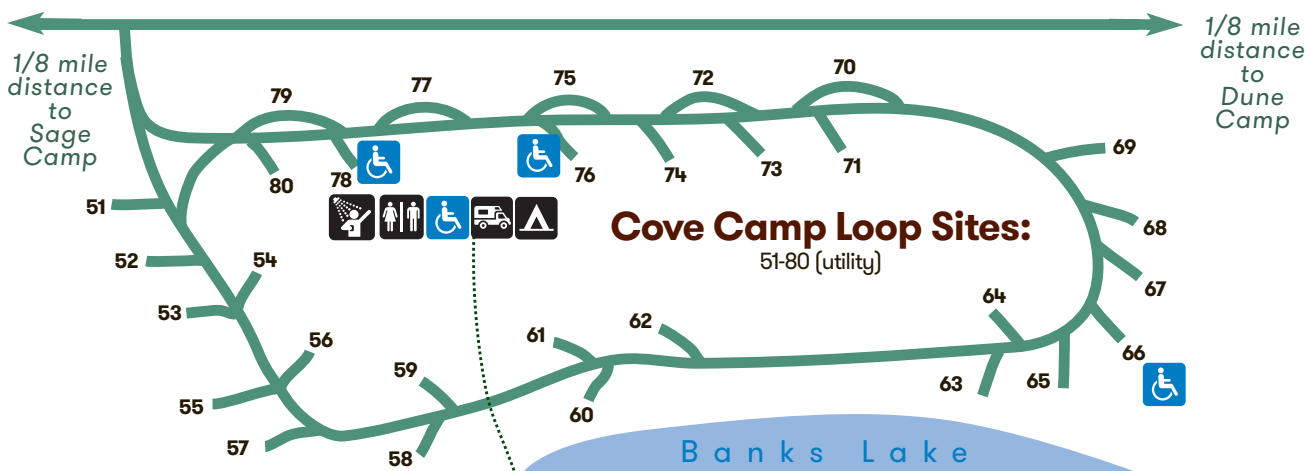

Steamboat Rock State Park Campground Maps

[Revised 12-28-21]

Sage Camp Loop Sites:

1-50 (utility)
301-312 (standard)

Dune Camp Loop Sites:

81-130 (utility)
313-326 (standard)

Cove Camp Loop Sites:

51-80 (utility)

- Shower
- Hiking
- ADA accessible
- Restrooms
- Parking
- Fish cleaning
- Ranger station
- Camping
- RV camping
- Cabin

Bay Camp Loop Sites:

131-166 (utility)