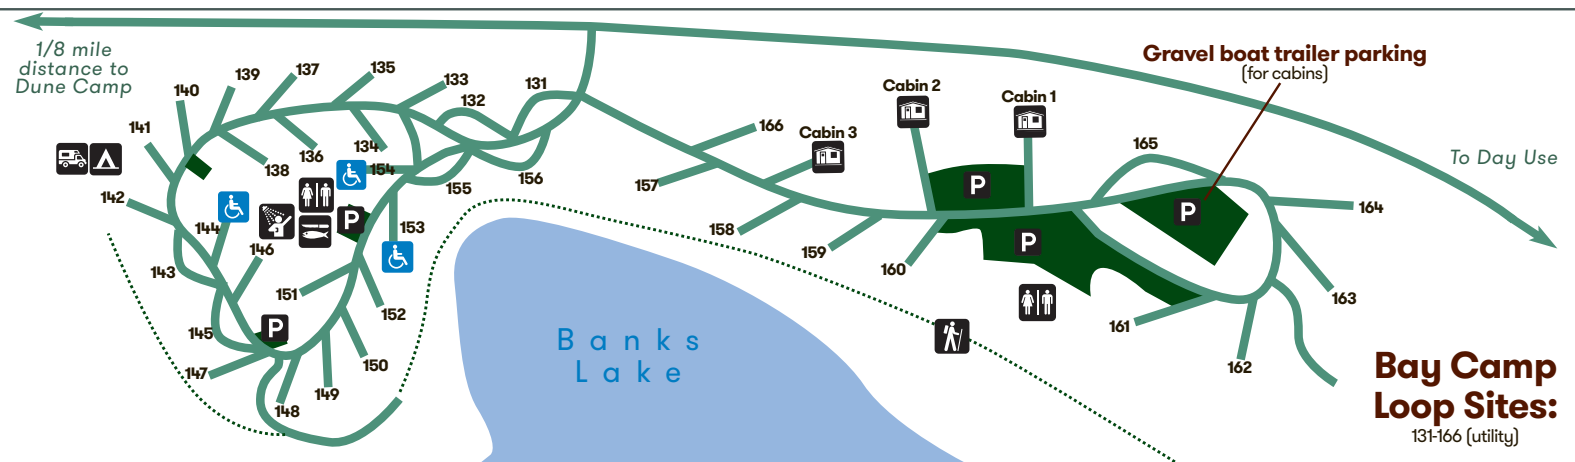

Steamboat Rock State Park Campground Maps

[Revised 12-28-21]

Sage Camp Loop Sites:

1-50 (utility)
301-312 (standard)

Dune Camp Loop Sites:

81-130 (utility)
313-326 (standard)

Cove Camp Loop Sites:

51-80 (utility)

- Shower
- Hiking
- ADA accessible
- Restrooms
- Parking
- Fish cleaning
- Ranger station
- Camping
- RV camping
- Cabin

Bay Camp Loop Sites:

131-166 (utility)