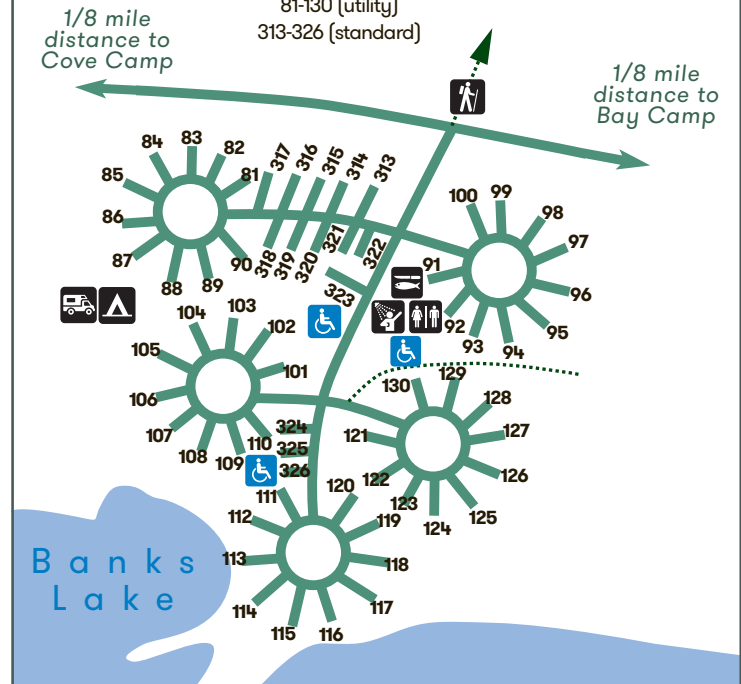

Steamboat Rock State Park Campground Maps

[Revised 12-28-21]

Sage Camp Loop Sites:

1-50 (utility)
301-312 (standard)

Dune Camp Loop Sites:

81-130 (utility)
313-326 (standard)

Cove Camp Loop Sites:

51-80 (utility)

- Shower
- Hiking
- ADA accessible
- Restrooms
- Parking
- Fish cleaning
- Ranger station
- Camping
- RV camping
- Cabin

Bay Camp Loop Sites:

131-166 (utility)