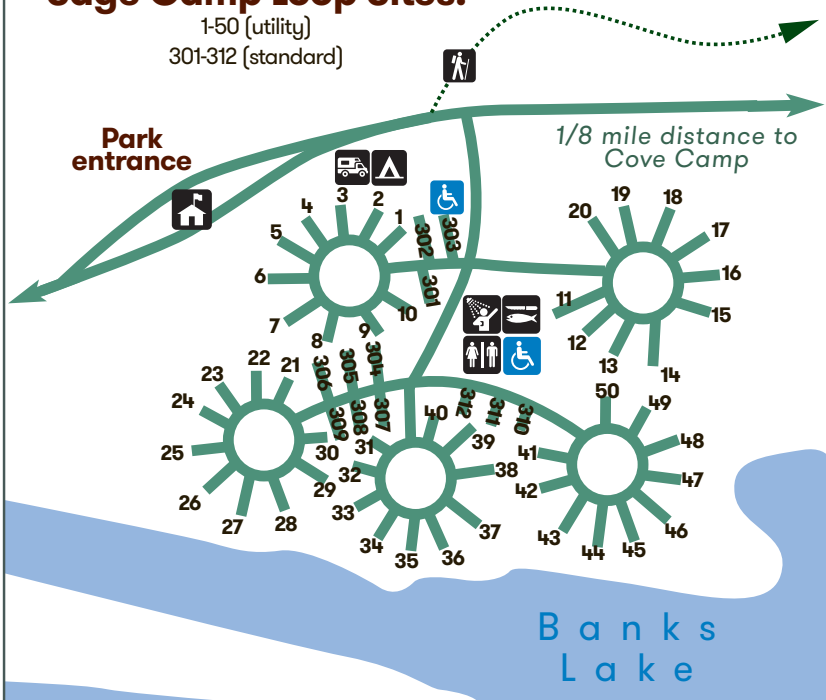

Steamboat Rock State Park Campground Maps

[Revised 12-28-21]

Sage Camp Loop Sites:

1-50 (utility)
301-312 (standard)

Dune Camp Loop Sites:

81-130 (utility)
313-326 (standard)

Cove Camp Loop Sites:

51-80 (utility)

- Shower
- Hiking
- ADA accessible
- Restrooms
- Parking
- Fish cleaning
- Ranger station
- Camping
- RV camping
- Cabin

Bay Camp Loop Sites:

131-166 (utility)