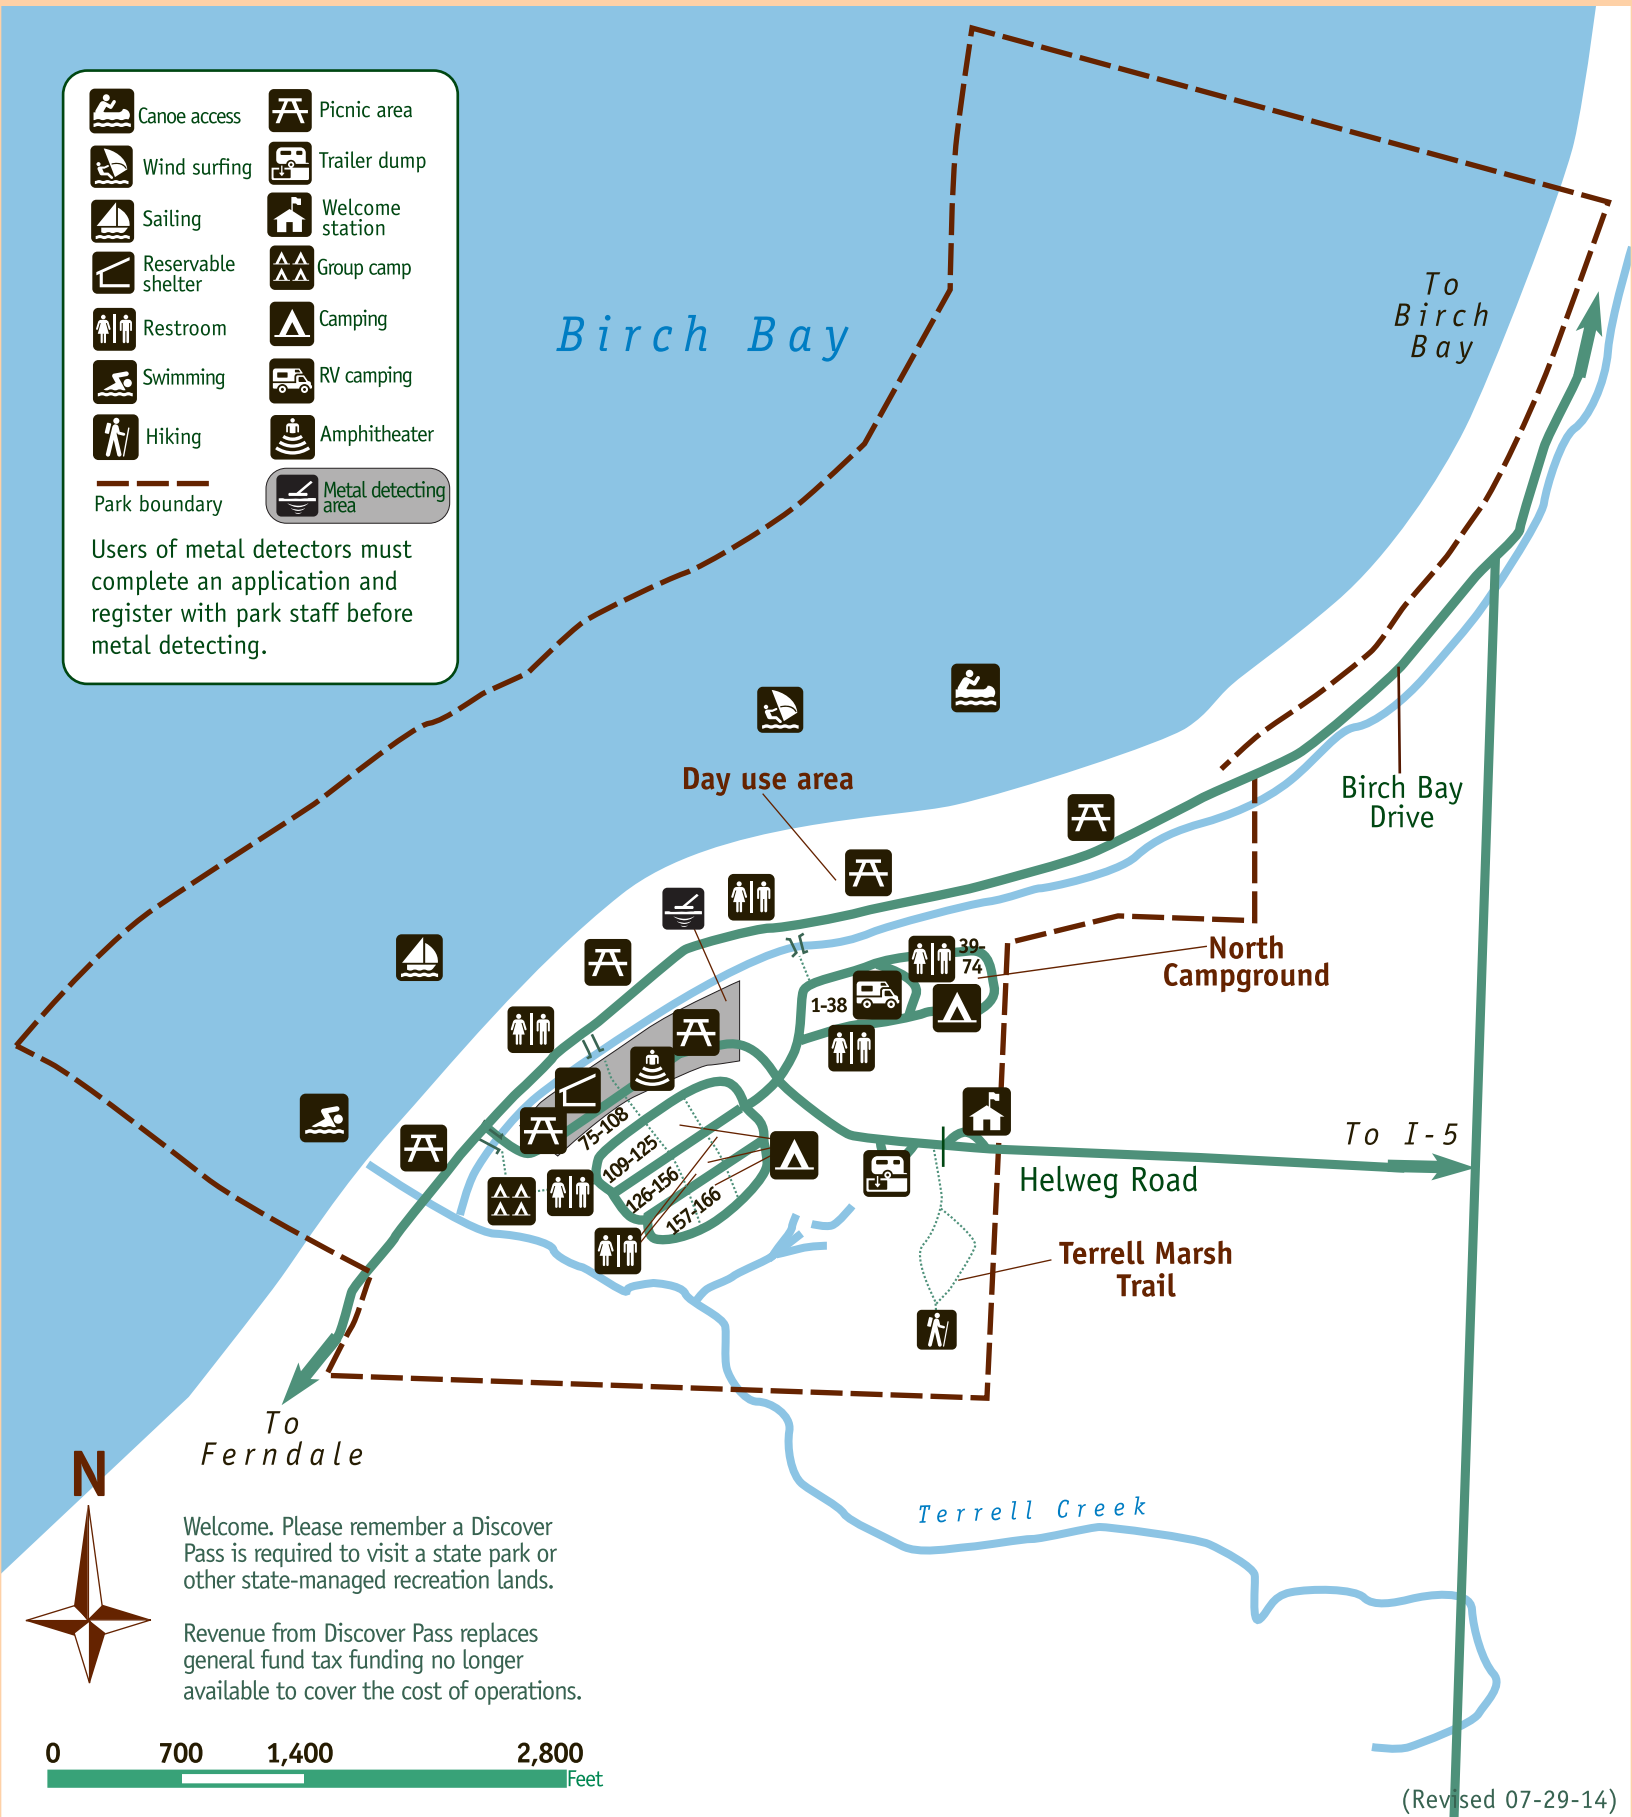

Birch Bay State Park

	Canoe access		Picnic area
	Wind surfing		Trailer dump
	Sailing		Welcome station
	Reservable shelter		Group camp
	Restroom		Camping
	Swimming		RV camping
	Hiking		Amphitheater
	Park boundary		Metal detecting area

Users of metal detectors must complete an application and register with park staff before metal detecting.

Welcome. Please remember a Discover Pass is required to visit a state park or other state-managed recreation lands.

Revenue from Discover Pass replaces general fund tax funding no longer available to cover the cost of operations.

(Revised 07-29-14)