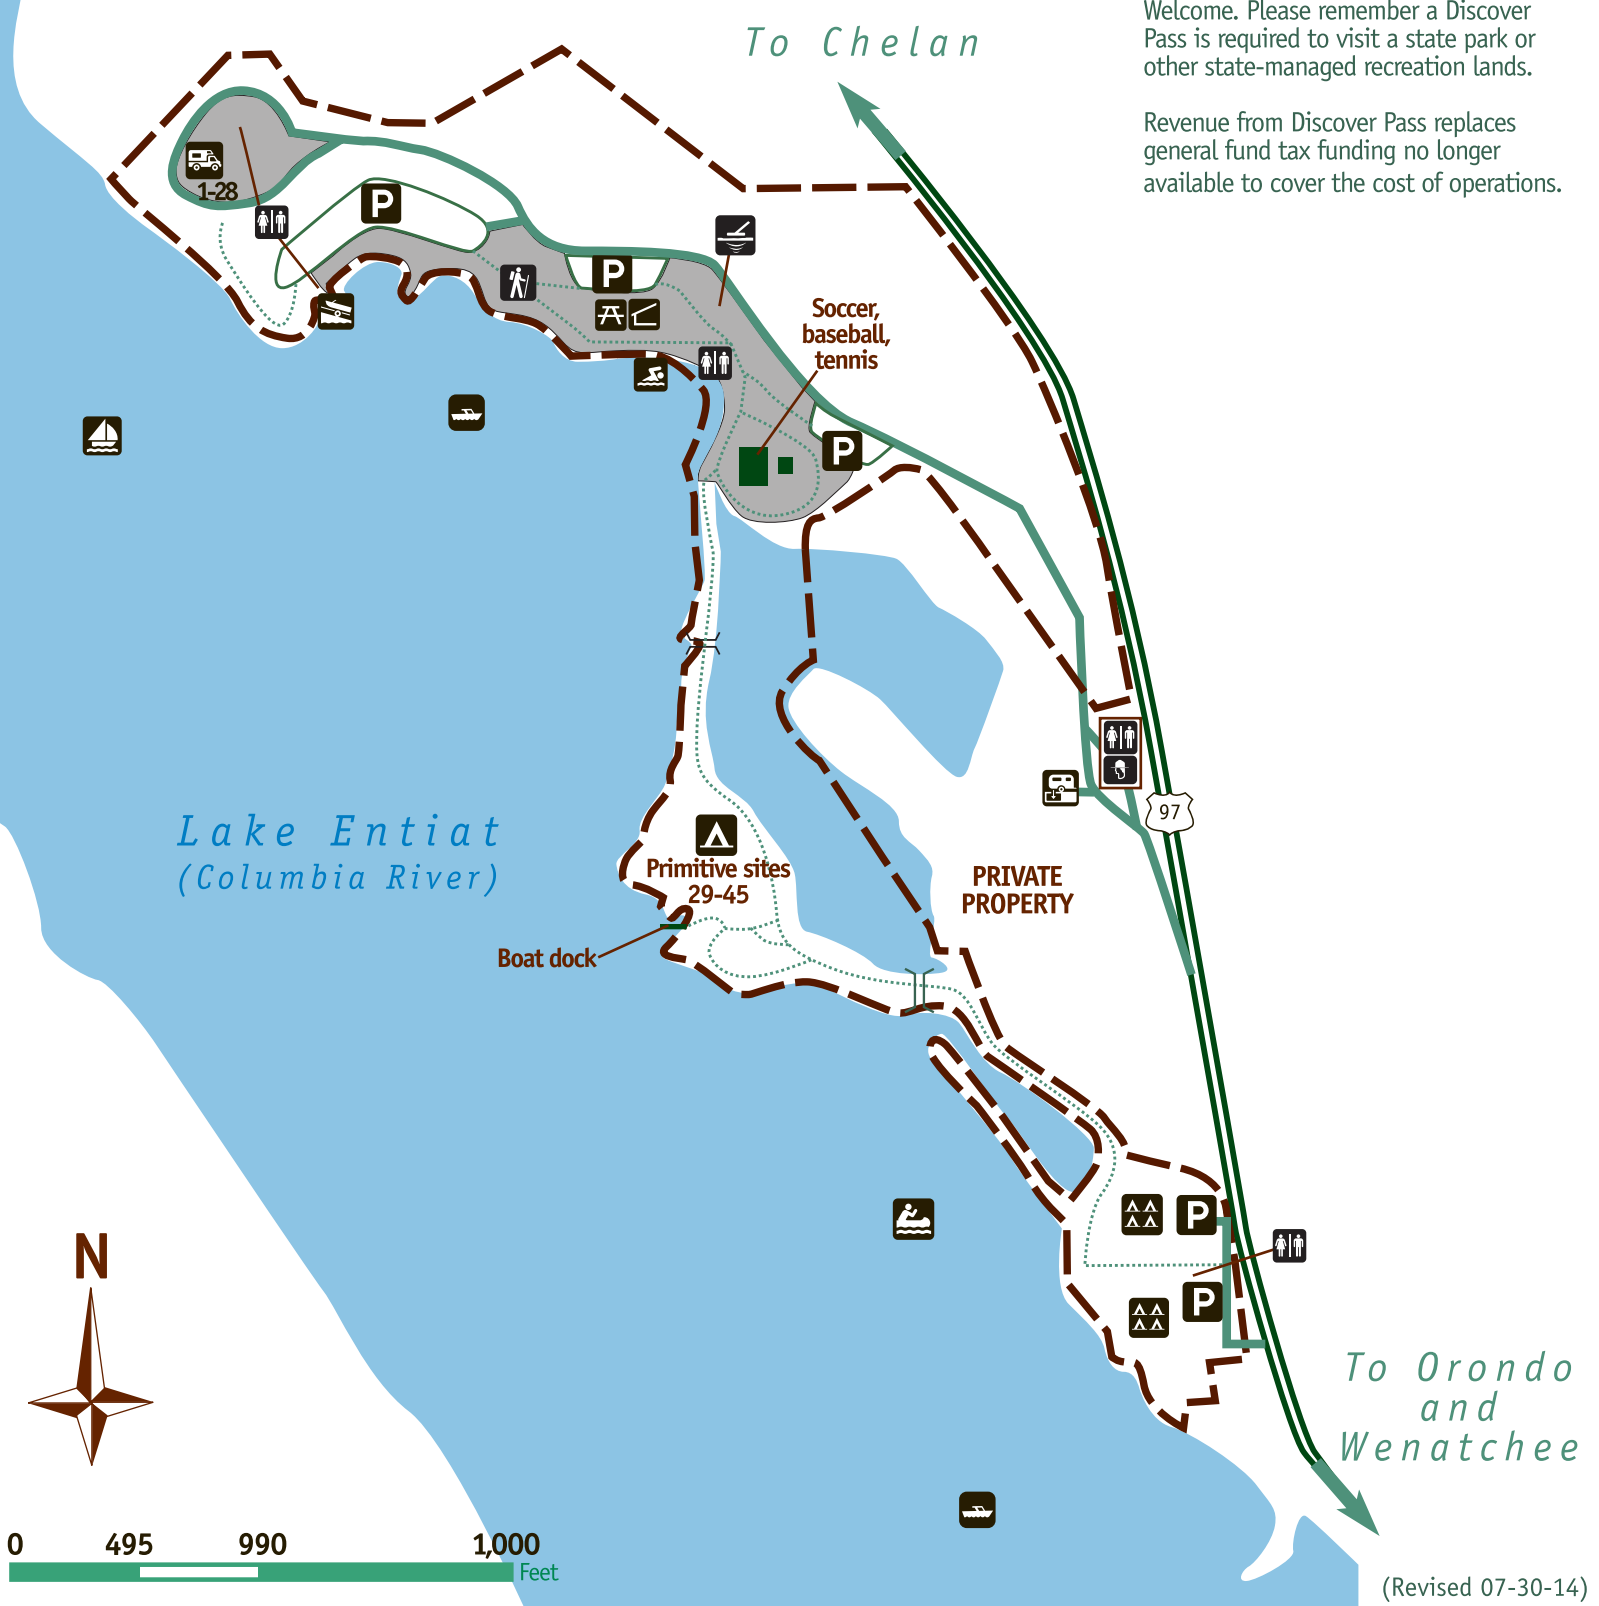

Daroga State Park

- Camping
- Picnic area
- Swimming
- Canoe access
- Sailing
- Parking
- Trailer dump
- Park office
- Hiking
- RV camping
- Boating
- Boat launch
- Group camp
- Day use shelter
- Restroom
- Metal detecting area
- Park boundary

Welcome. Please remember a Discover Pass is required to visit a state park or other state-managed recreation lands.

Revenue from Discover Pass replaces general fund tax funding no longer available to cover the cost of operations.

(Revised 07-30-14)