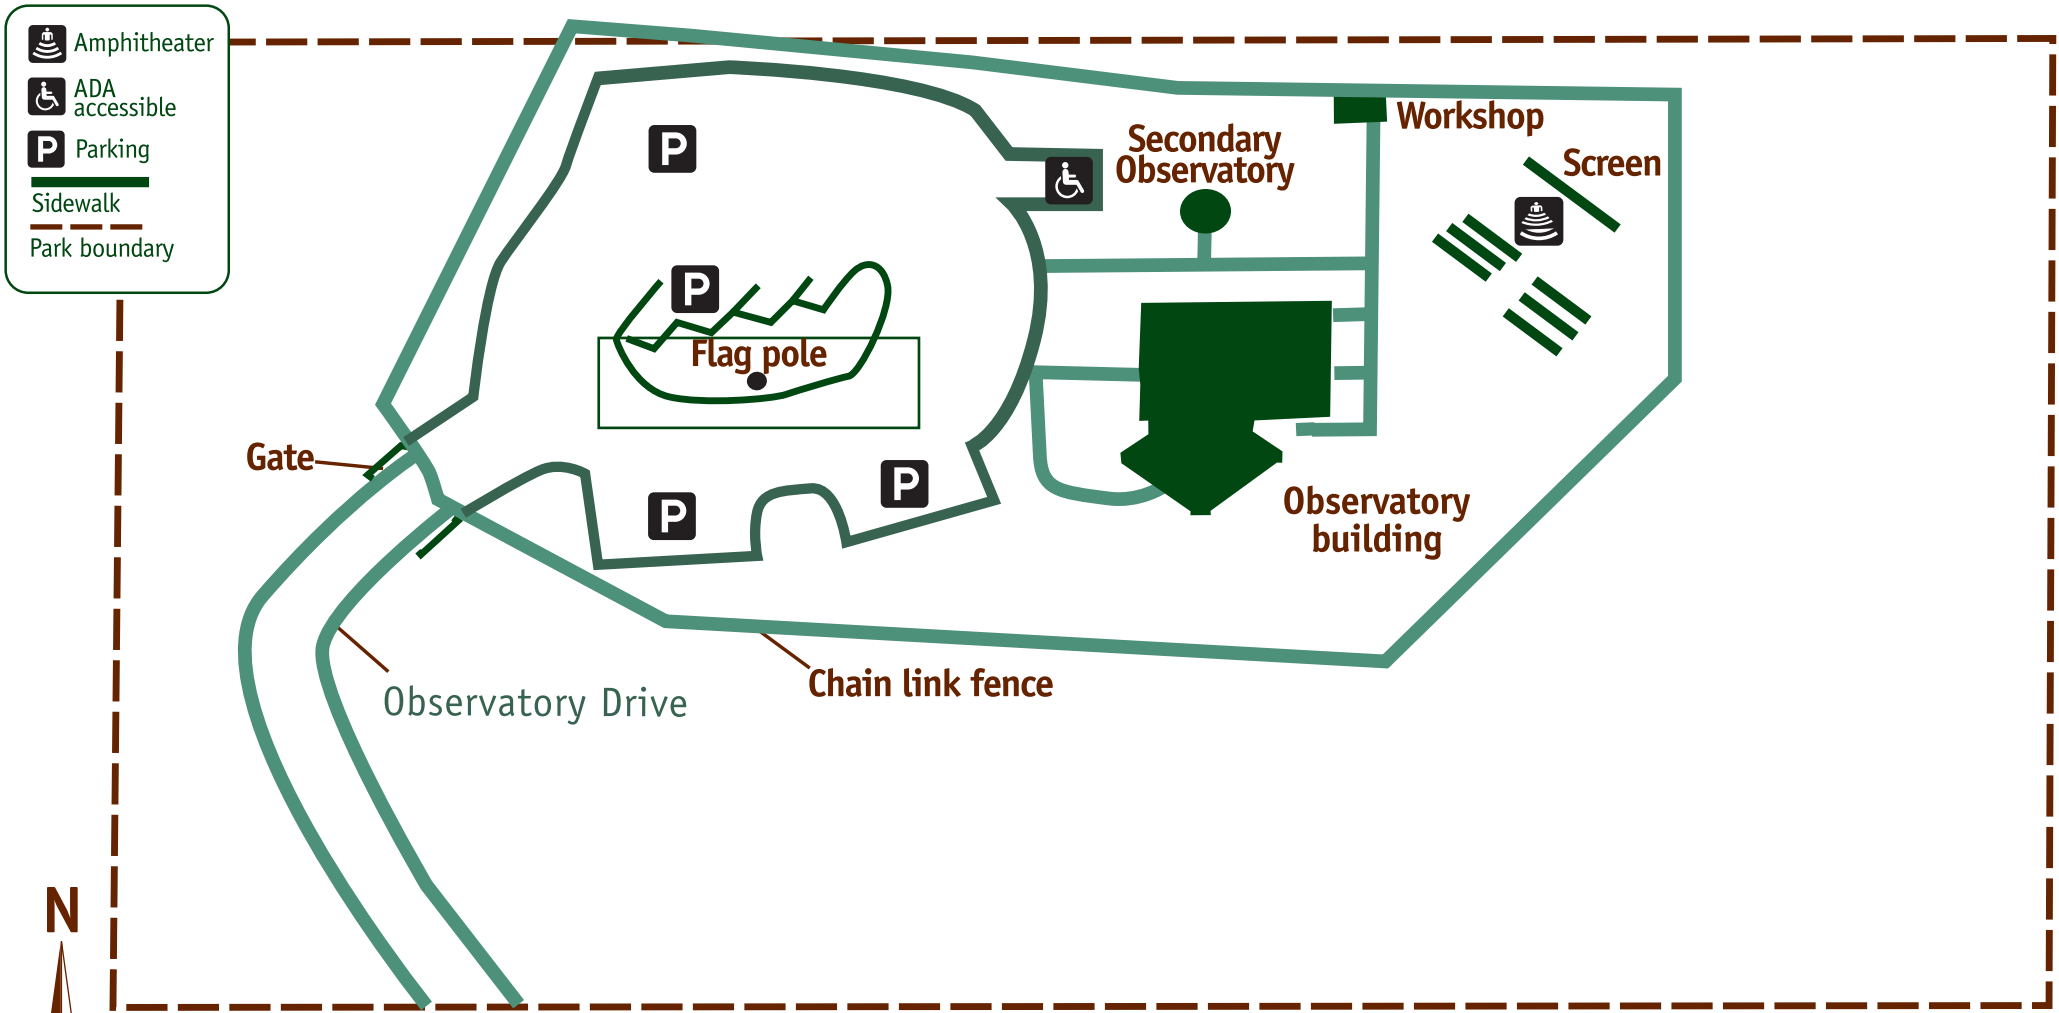

Goldendale Observatory State Park

0 50 100 200 Feet

0 250 500 Feet

Welcome. Please remember a Discover Pass is required to visit a state park or other state-managed recreation lands.

Revenue from Discover Pass replaces general fund tax funding no longer available to cover the cost of operations.