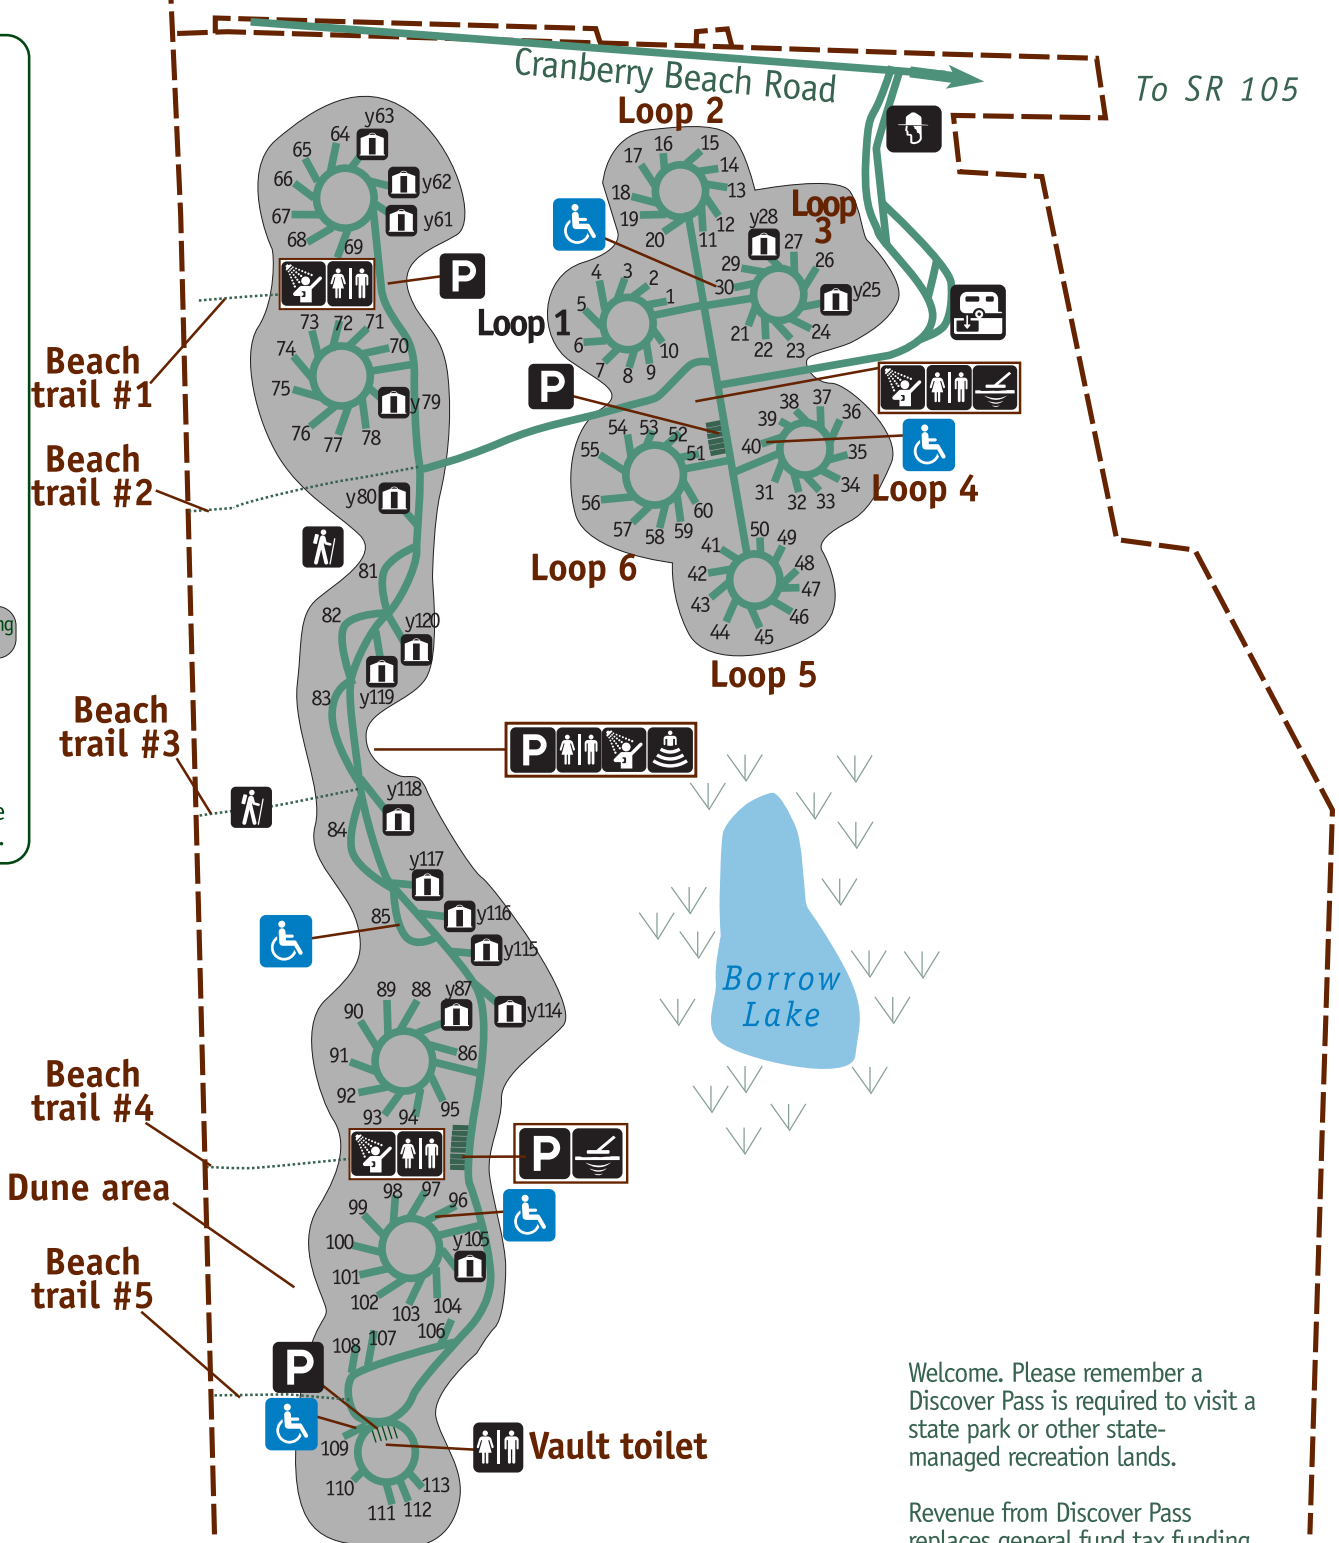

Grayland Beach State Park

- Hiking
- Yurt
- Amphitheater
- Restroom
- Shower
- ADA accessible
- Trailer dump
- Ranger station
- Undeveloped area
- Park boundary
- Metal detecting area

Users of metal detectors must complete an application and register with park staff before metal detecting.

Welcome. Please remember a Discover Pass is required to visit a state park or other state-managed recreation lands.

Revenue from Discover Pass replaces general fund tax funding no longer available to cover the cost of operations.

(Revised 07-30-14)