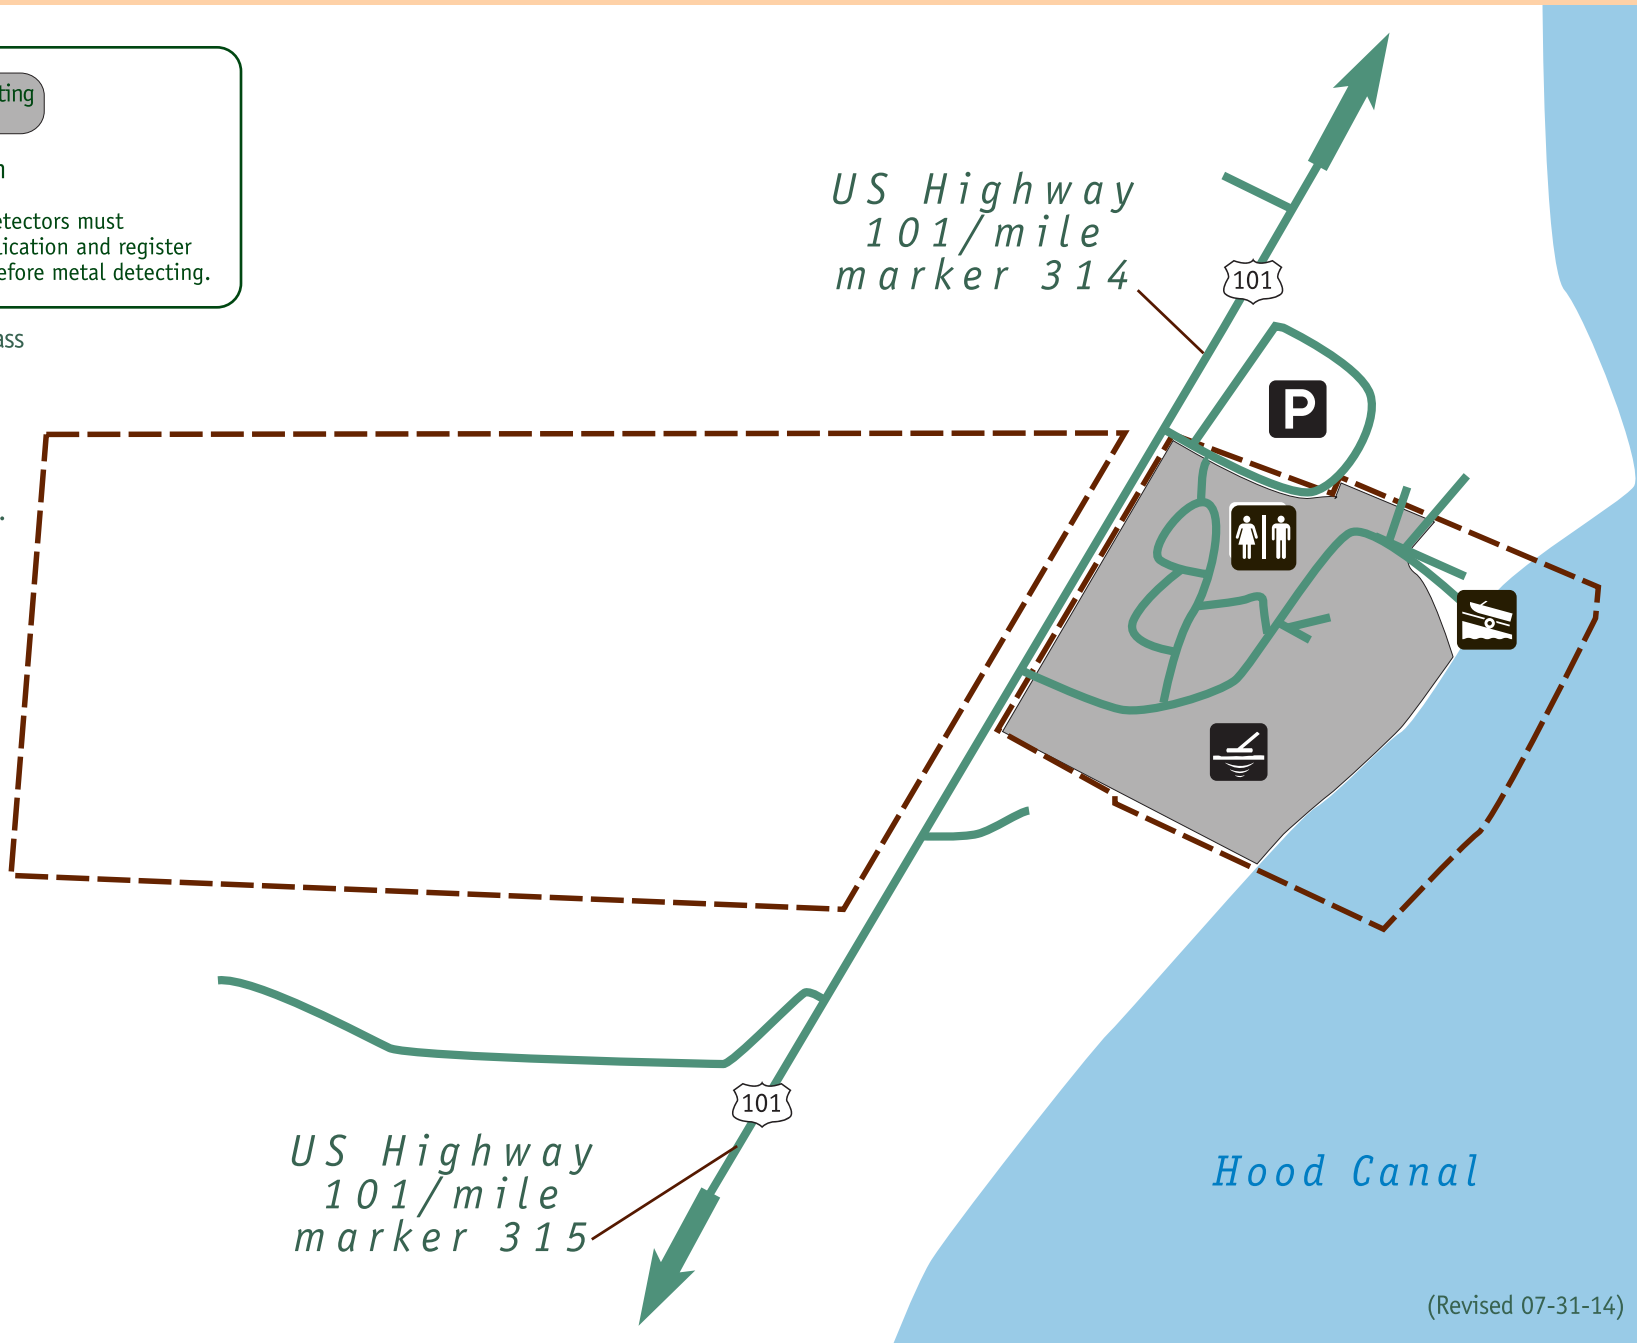

Triton Cove State Park

Boat launch

Metal detecting area

Parking

Restroom

--- Park boundary

Users of metal detectors must complete an application and register with park staff before metal detecting.

Welcome. Please remember a Discover Pass is required to visit a state park or other state-managed recreation lands.

Revenue from Discover Pass replaces general fund tax funding no longer available to cover the cost of operations.

0 50 100 200 300 400 500 Feet

(Revised 07-31-14)