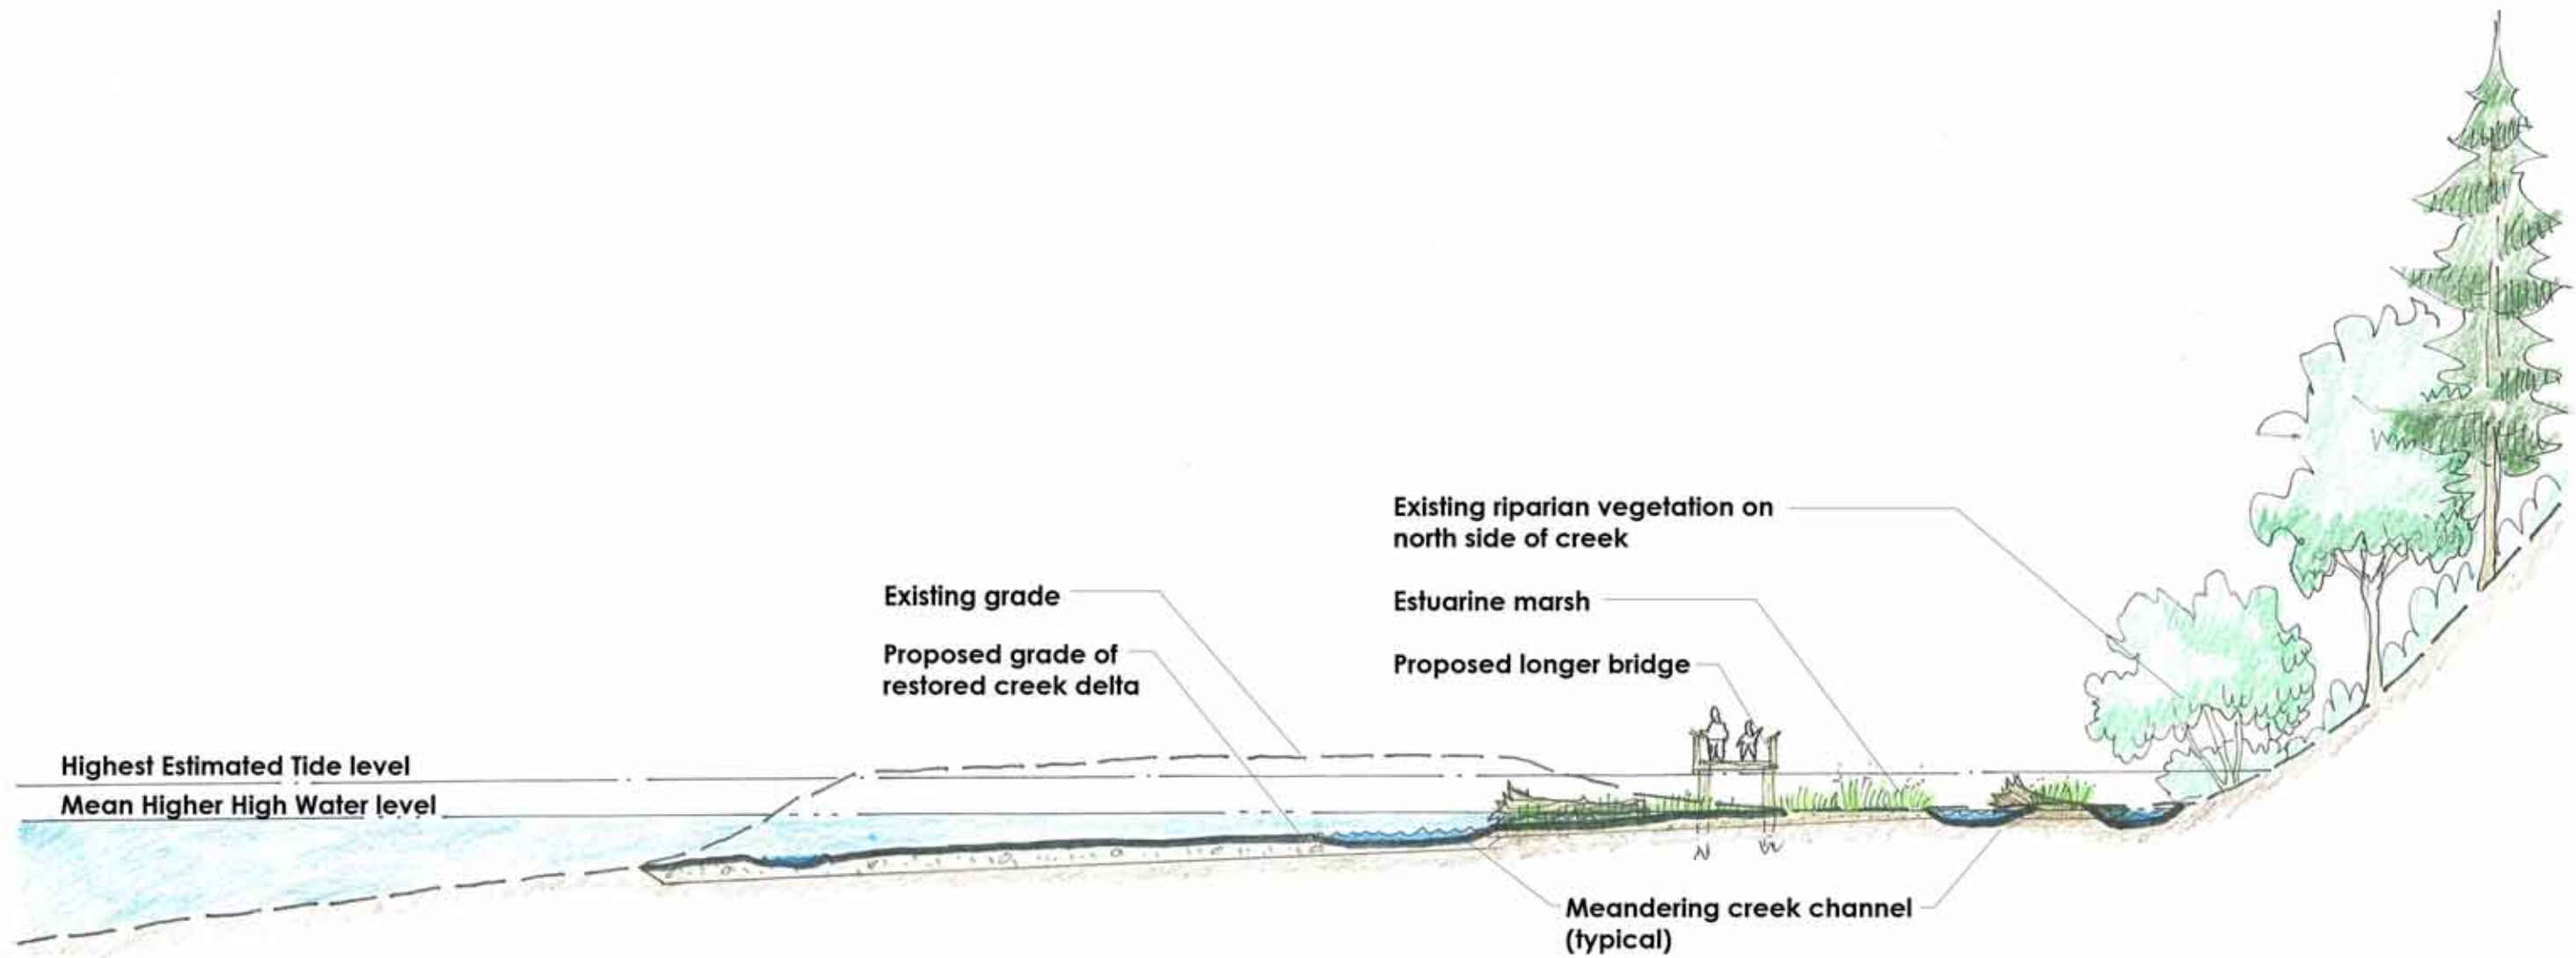

**Minimal
Sound-Friendly
Shoreline Plan**

**Moderate
Sound-Friendly
Shoreline Plan**

**Most
Sound-Friendly
Shoreline Plan**

Saltwater State Park - Creek Delta Cross Section
 (Section cut on diagonal)

Saltwater State Park - North Beach Cross Section