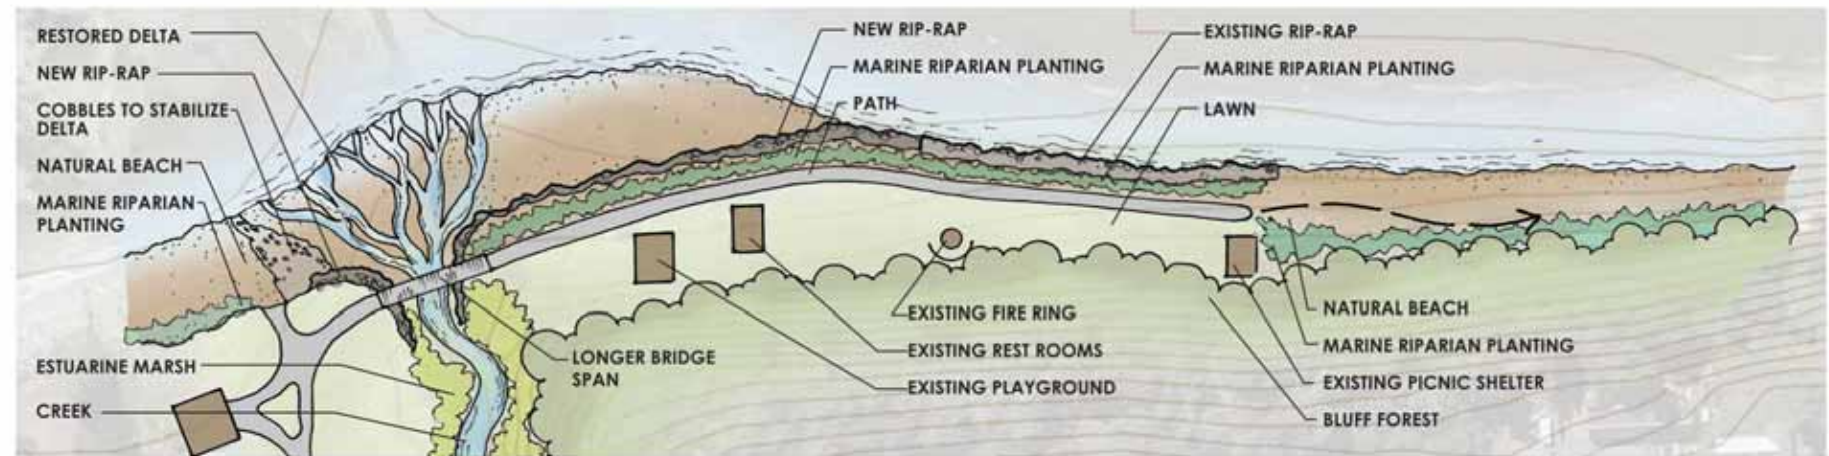

Saltwater State Park - Context Recommendations
 Washington State Parks Sound-Friendly Vision Plan

April 2007

Saltwater State Park - Concept Plan

Washington State Parks Sound-Friendly Vision Plan

April 2007

**Minimal
Sound-Friendly
Shoreline Plan**

**Moderate
Sound-Friendly
Shoreline Plan**

**Most
Sound-Friendly
Shoreline Plan**

Saltwater State Park - Creek Delta Cross Section
 (Section cut on diagonal)

Saltwater State Park - North Beach Cross Section