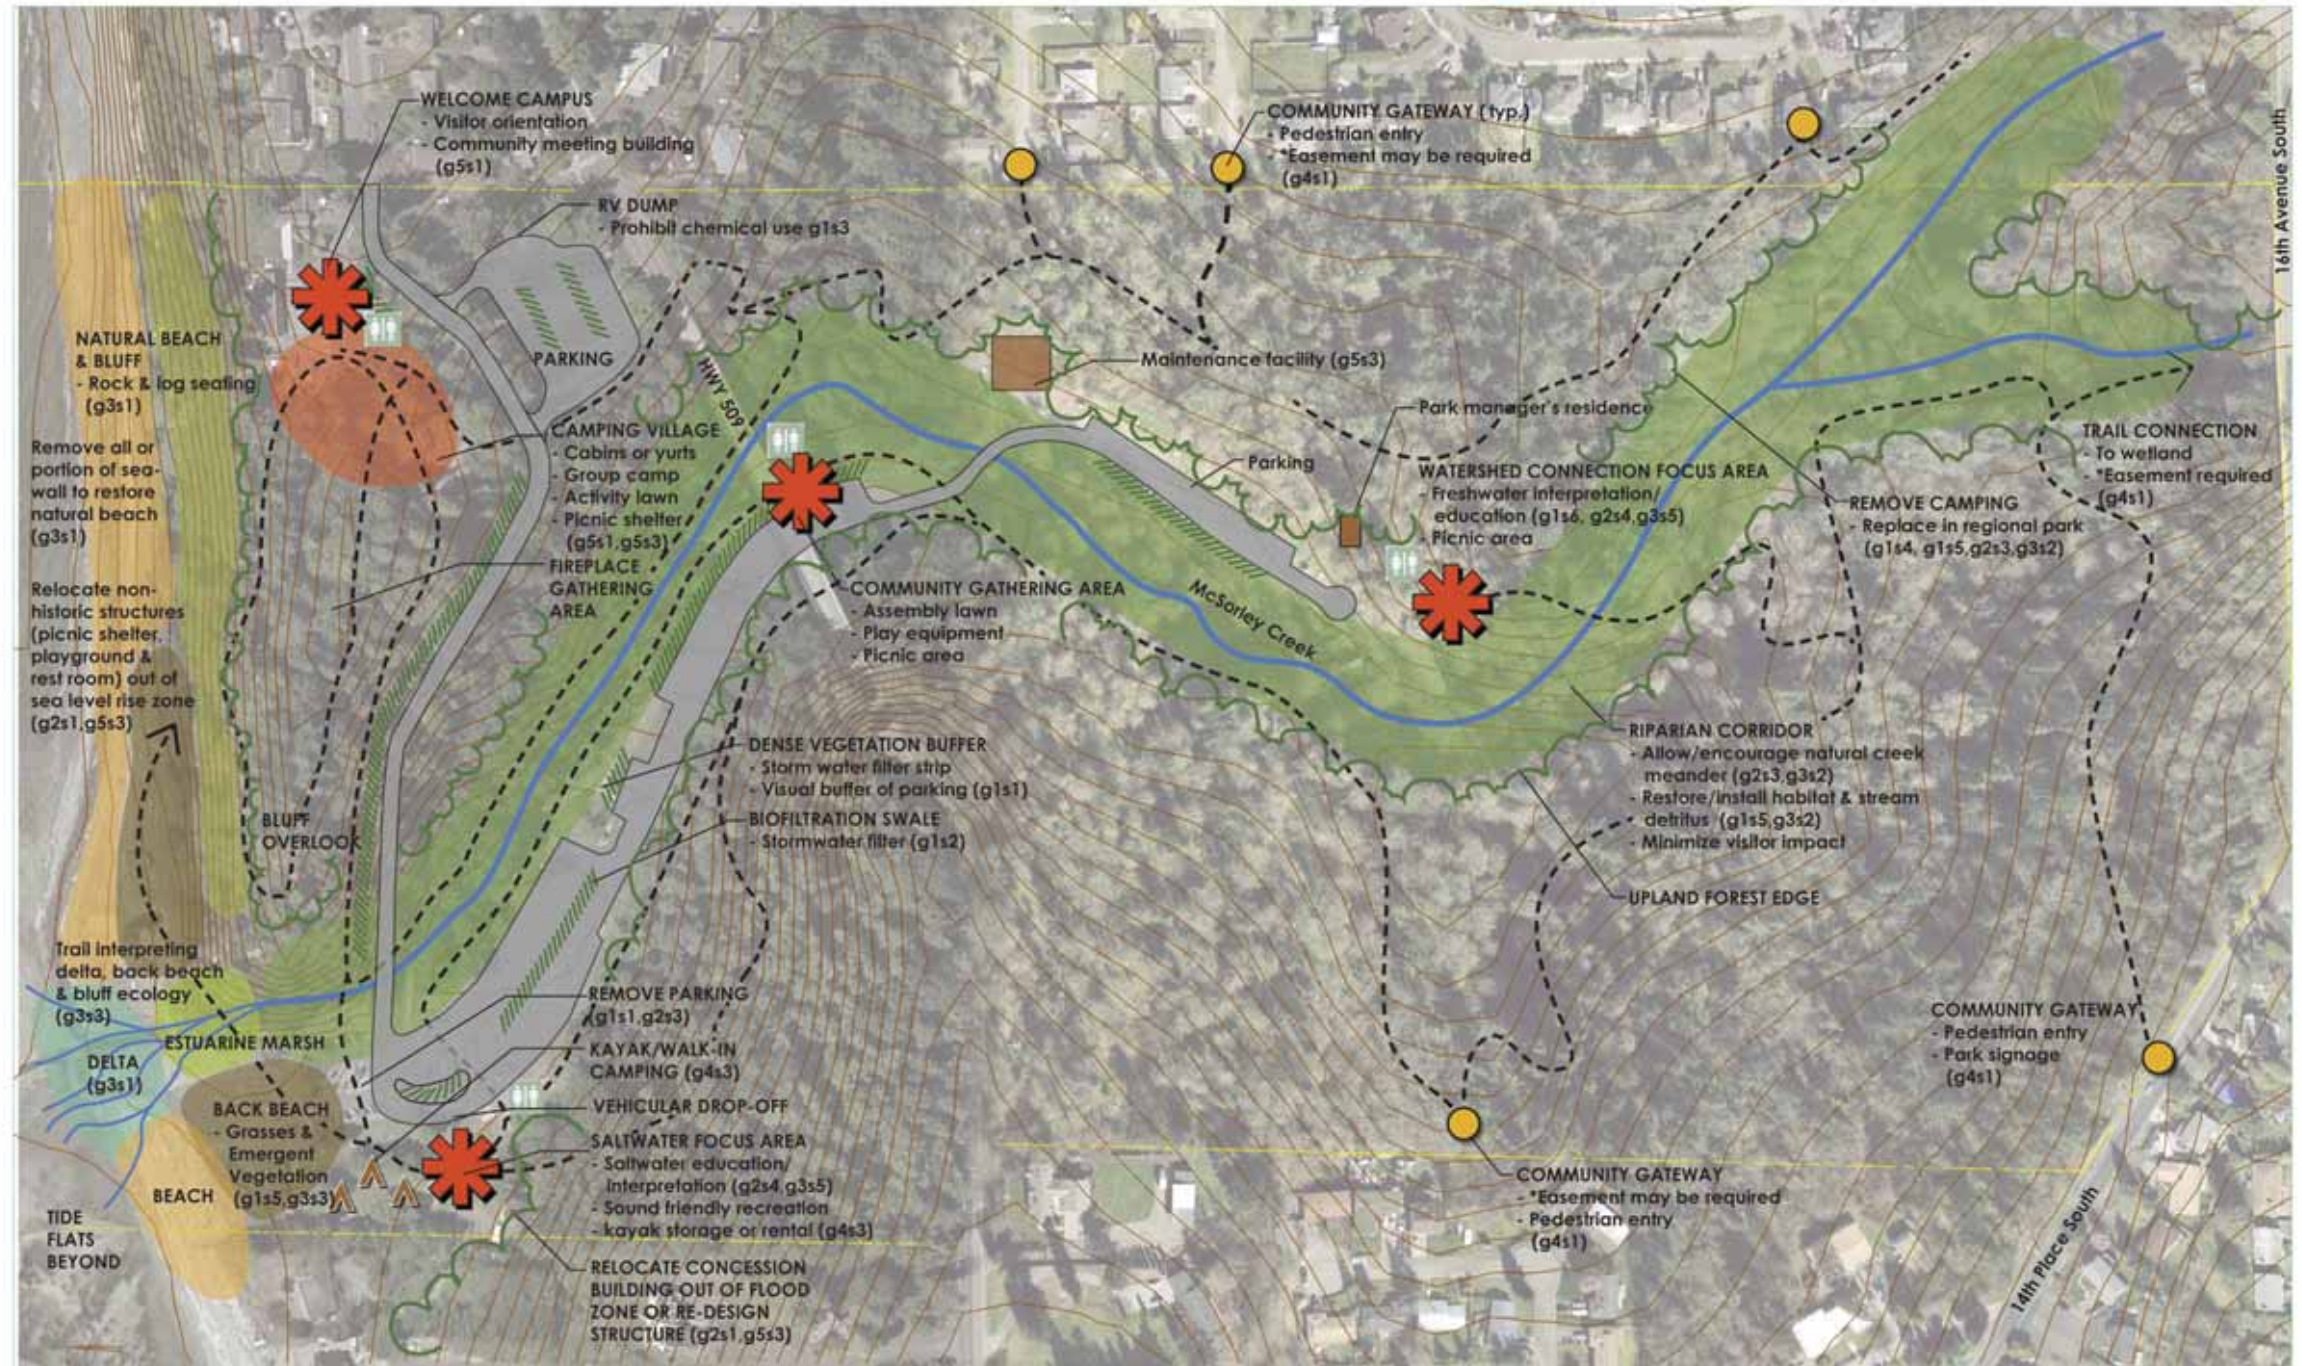

Saltwater State Park - Context Recommendations
 Washington State Parks Sound-Friendly Vision Plan

April 2007

Saltwater State Park - Concept Plan

Washington State Parks Sound-Friendly Vision Plan

April 2007

**Minimal
Sound-Friendly
Shoreline Plan**

**Moderate
Sound-Friendly
Shoreline Plan**

**Most
Sound-Friendly
Shoreline Plan**

Saltwater State Park - Creek Delta Cross Section
 (Section cut on diagonal)

Saltwater State Park - North Beach Cross Section