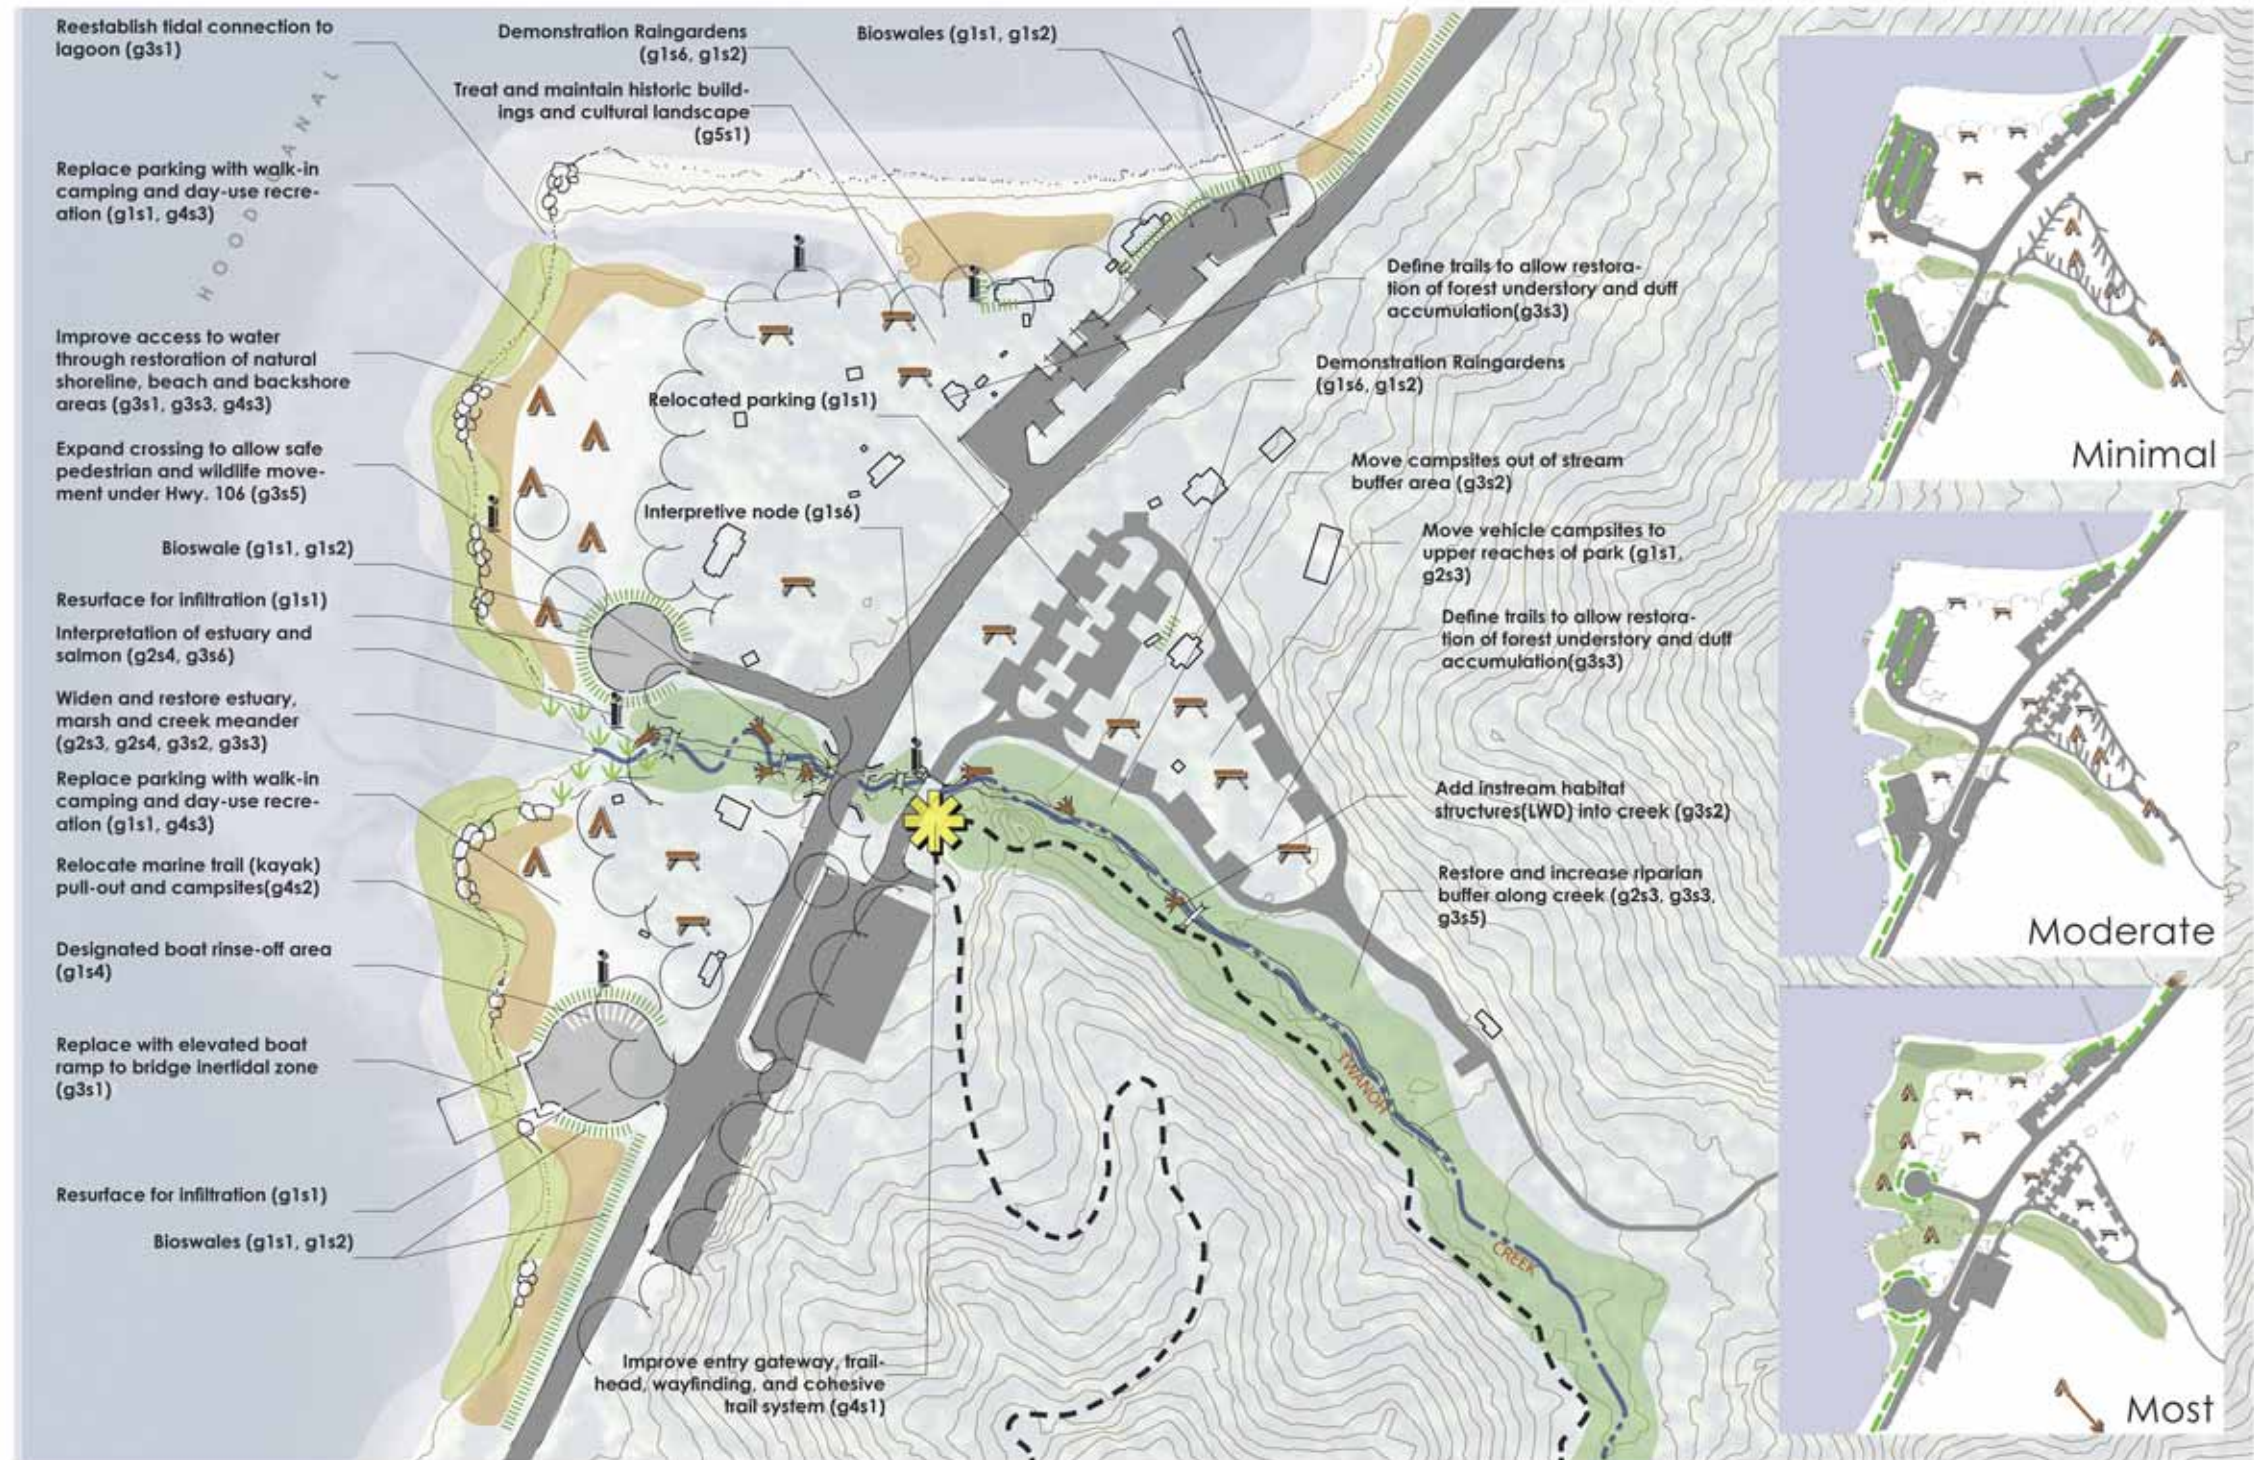

**Twanoh State Park - Concept Plan**  
 Washington State Parks Sound-Friendly Vision Plan

April 2007

0 150 300 600 1200  
 scale: 1" = 300'

# Twanoh State Park - Concept Plan

Washington State Parks Sound-Friendly Vision Plan