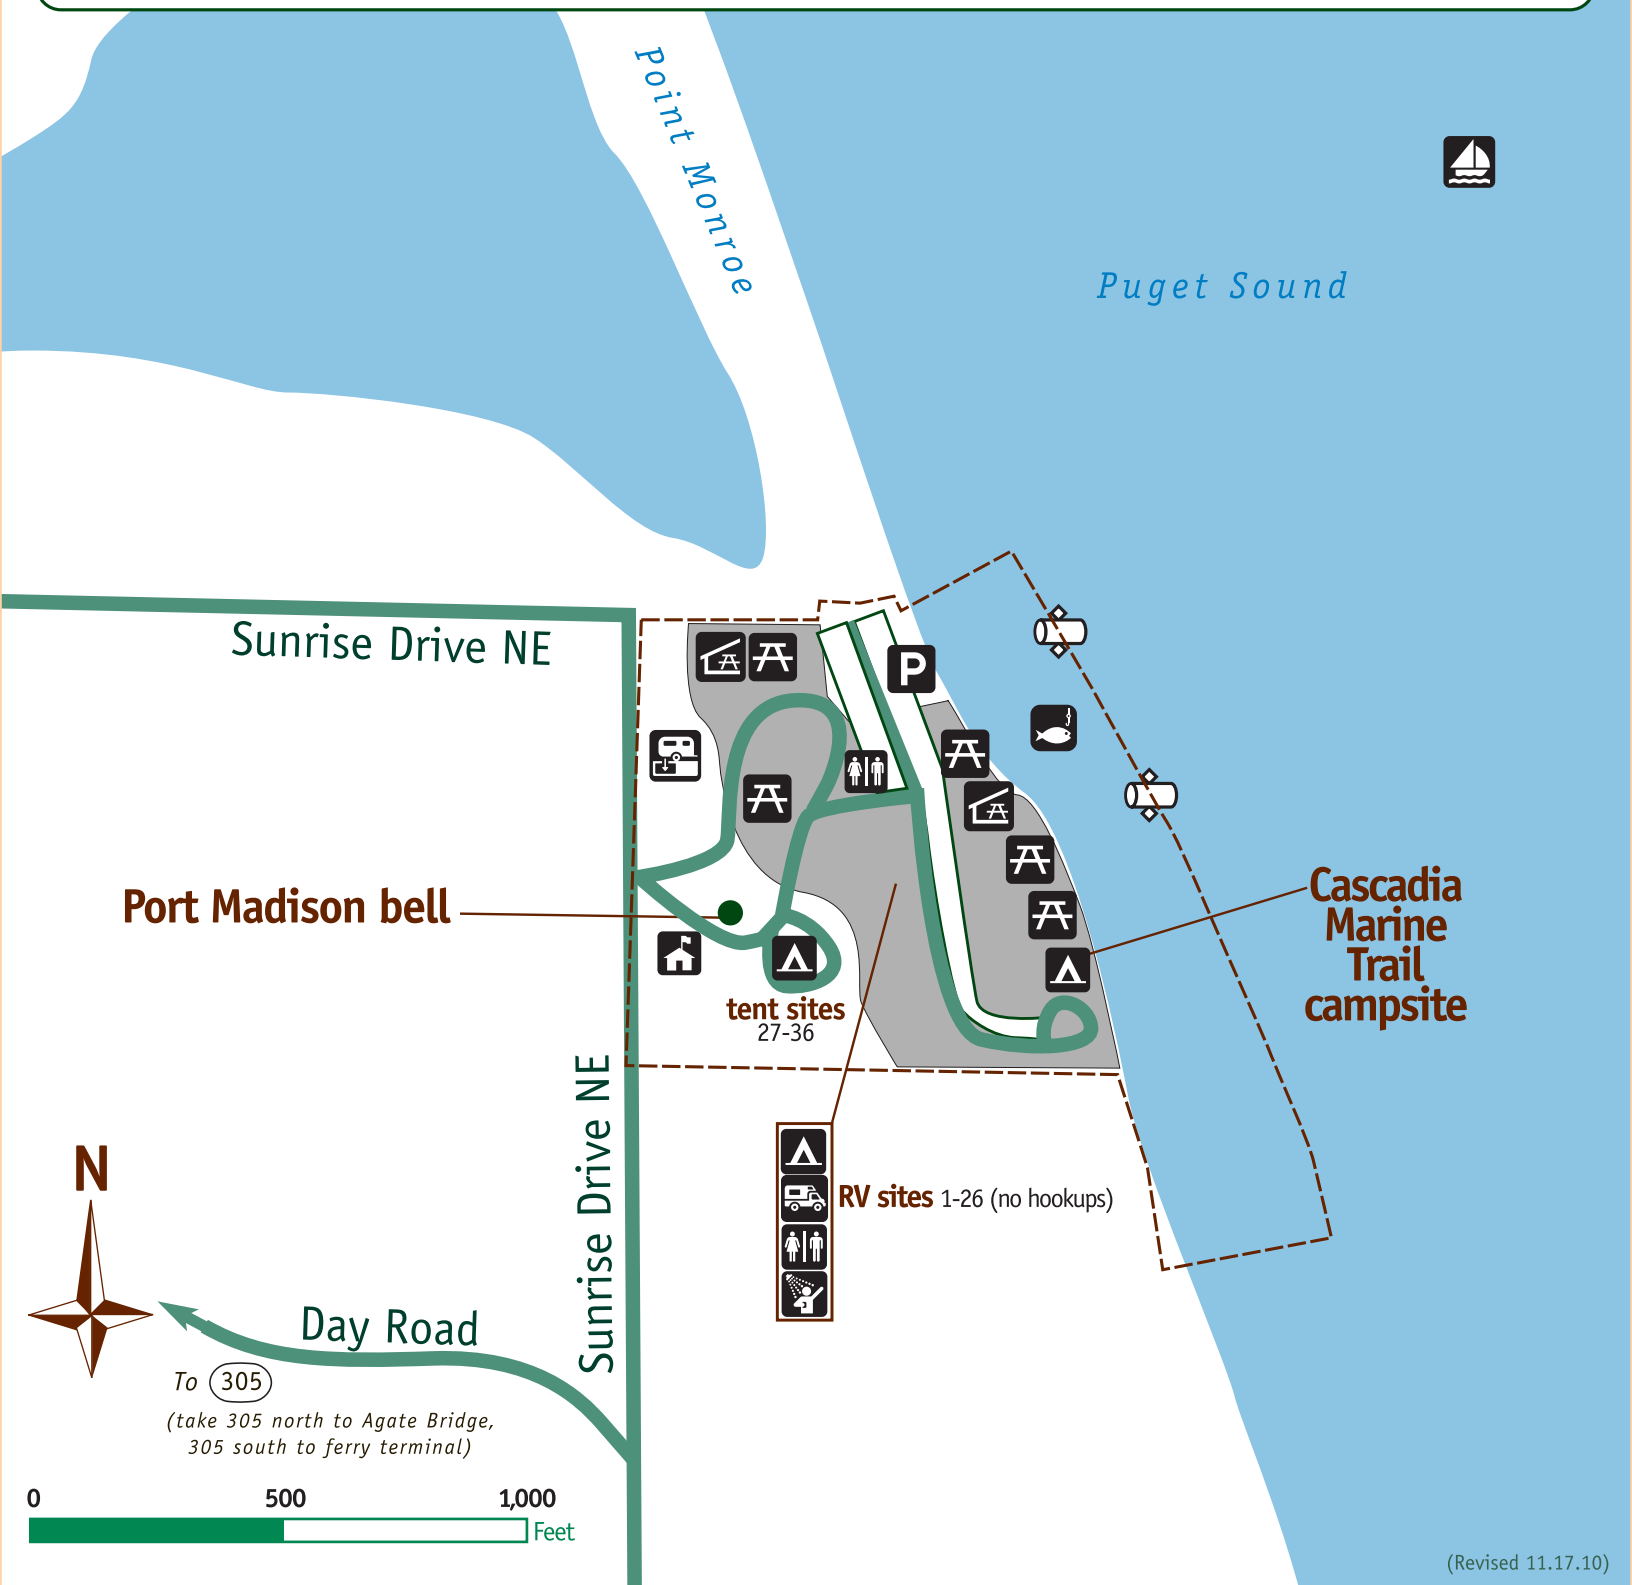

Fay Bainbridge State Park

- Picnic area
- Fishing
- Camping
- RV camping
- Parking
- Trailer dump
- Metal detecting area
- Sailing
- Ranger station
- Moorage buoy
- Park boundary
- Restroom
- Picnic shelter

Users of metal detectors must complete an application and register with park staff before metal detecting.

To **(305)**
 (take 305 north to Agate Bridge,
 305 south to ferry terminal)

(Revised 11.17.10)