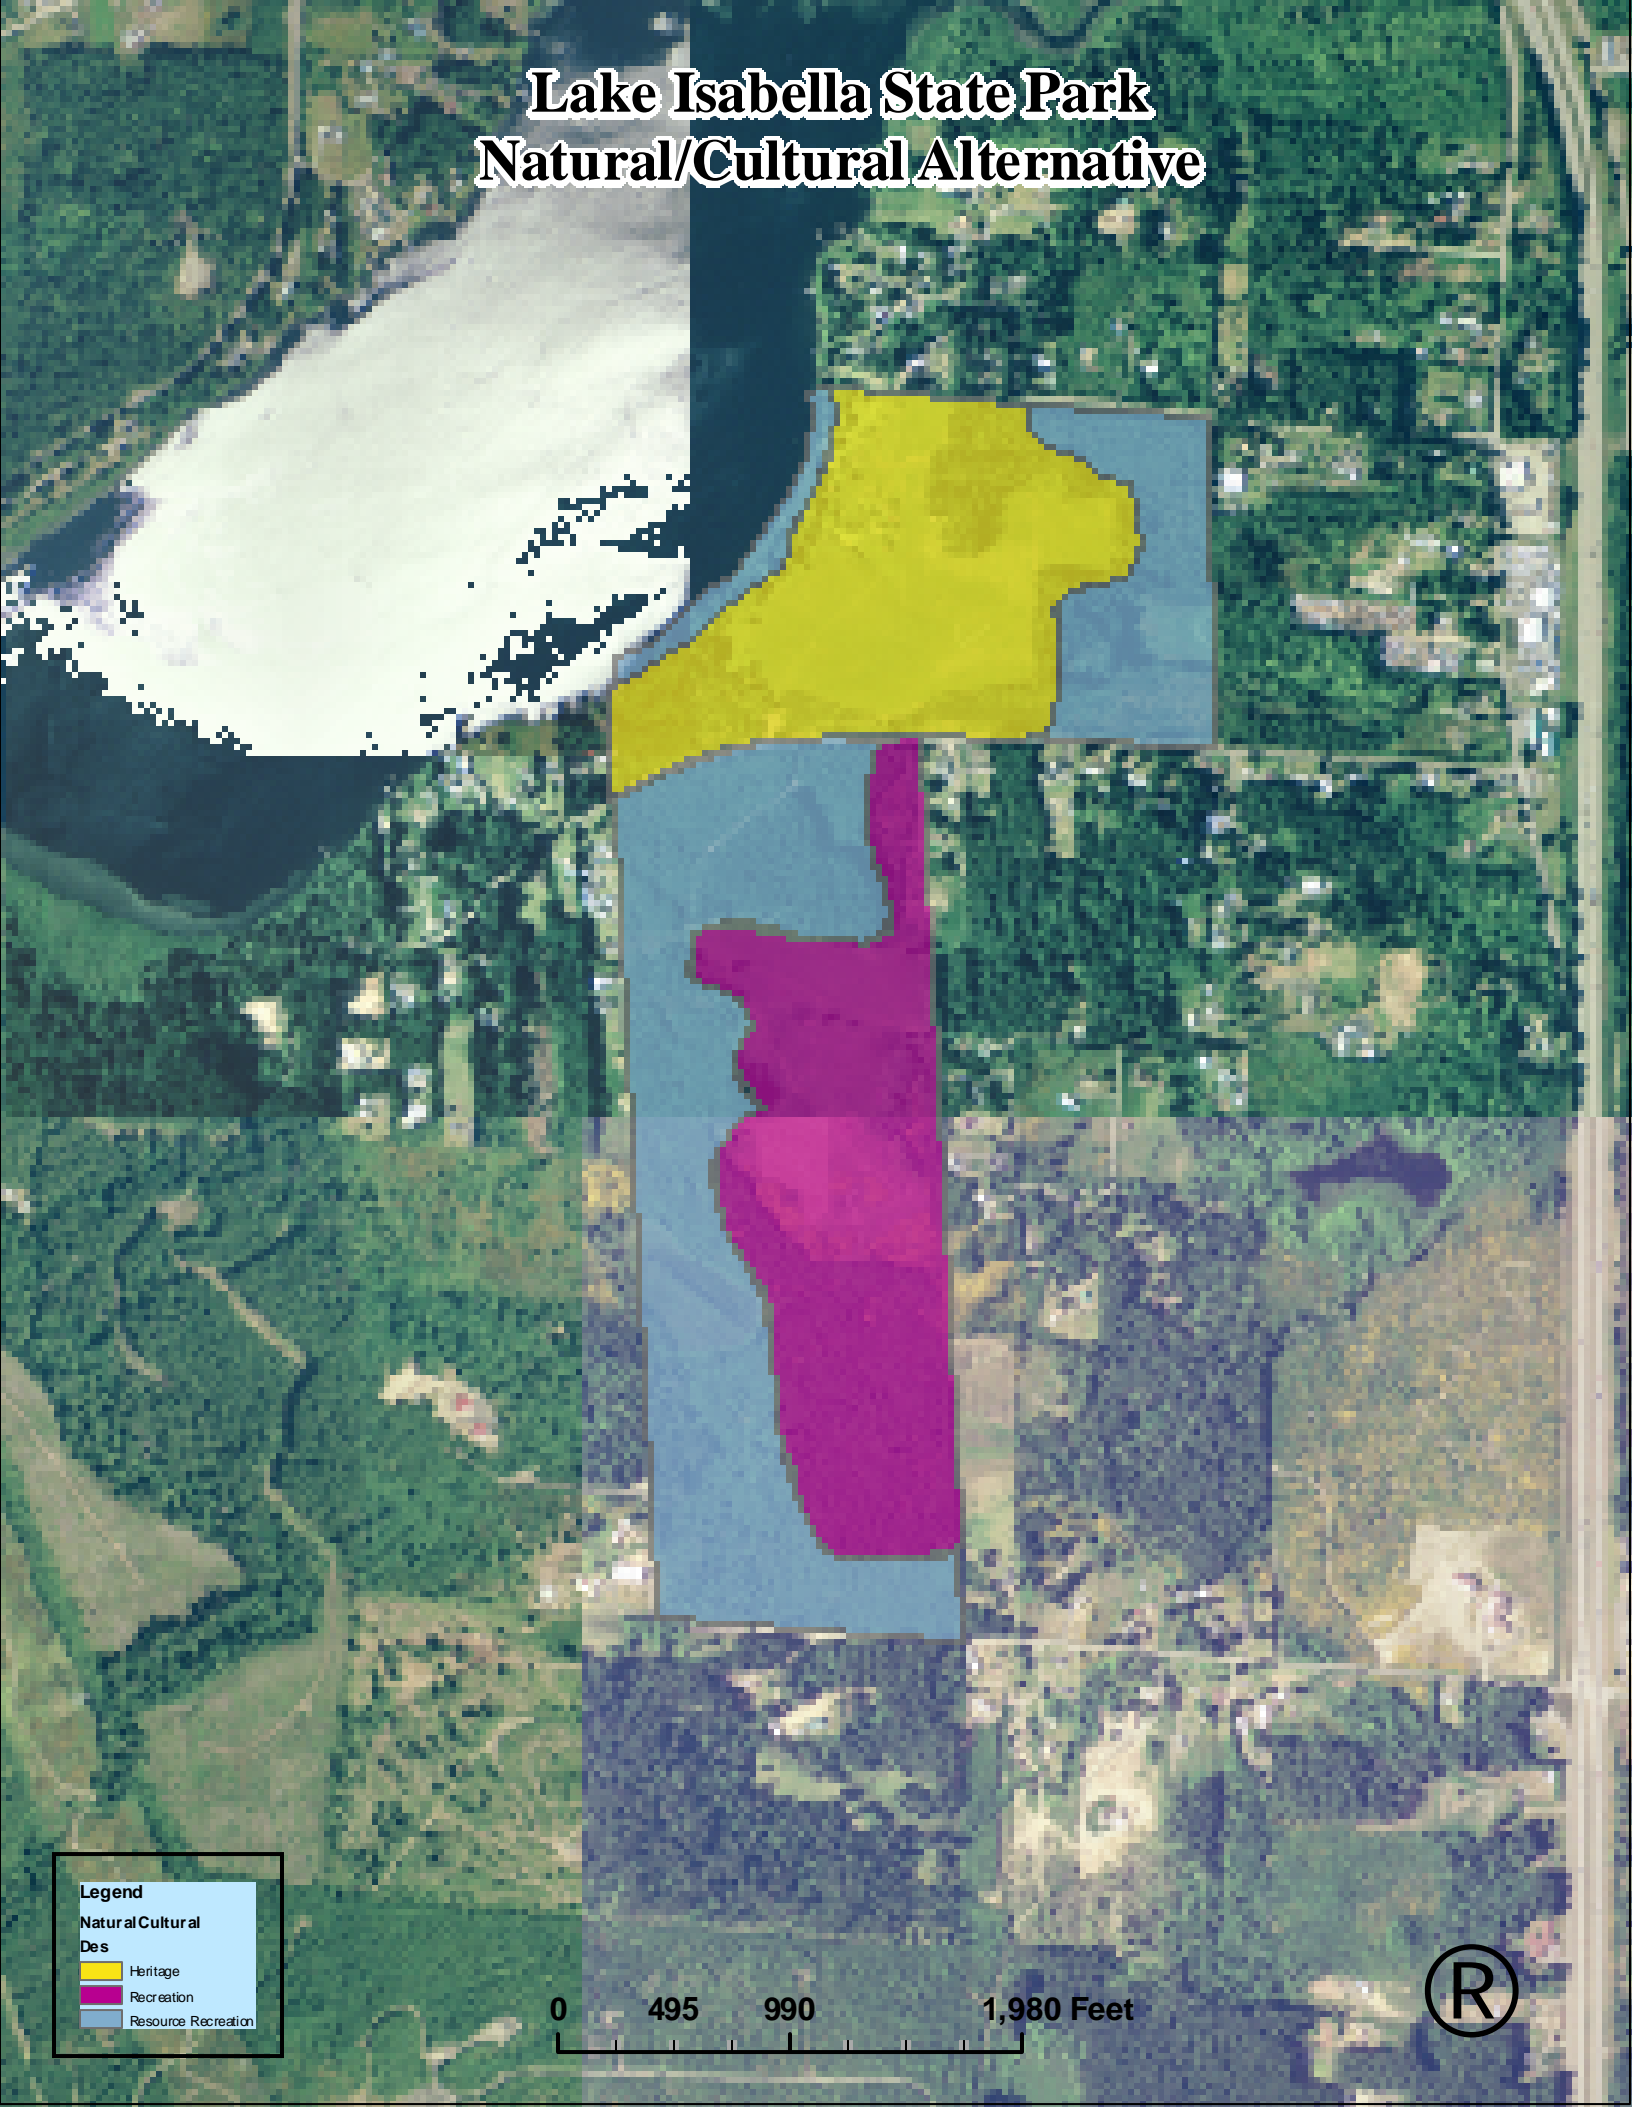

Lake Isabella State Park Natural/Cultural Alternative

Legend
Natural/Cultural
Des

Yellow	Heritage
Magenta	Recreation
Light Blue	Resource Recreation

0 495 990 1,980 Feet