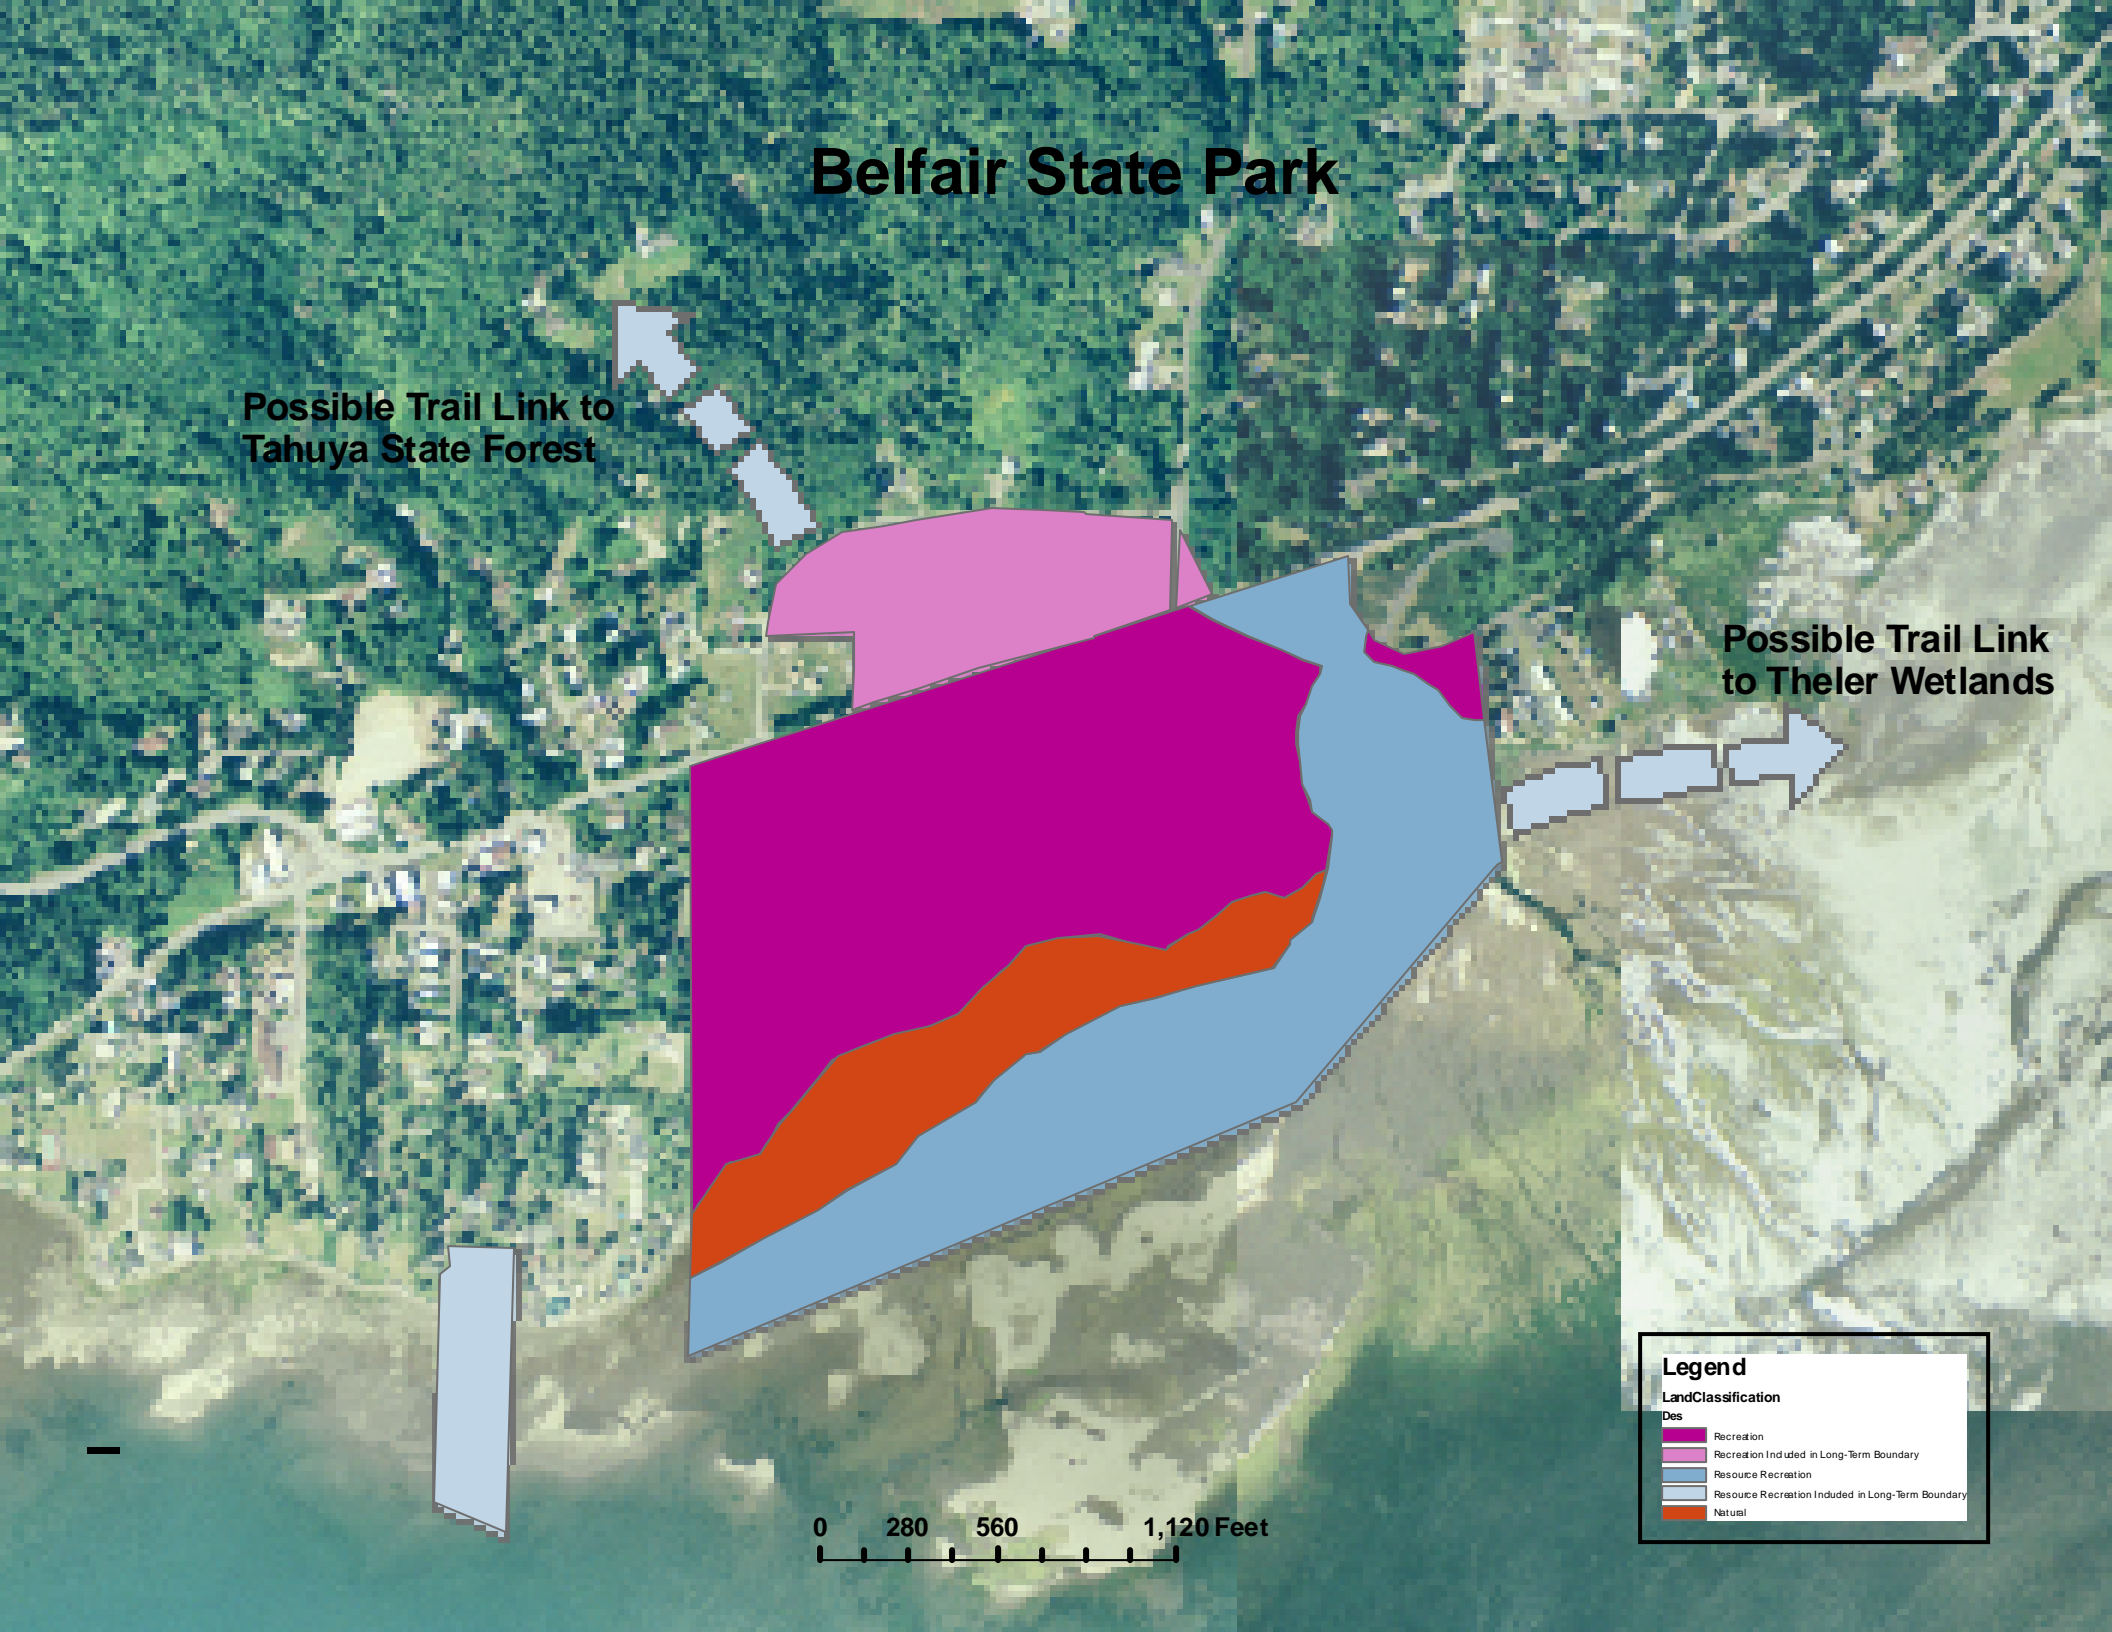

Belfair State Park

Possible Trail Link to Tahuya State Forest

Possible Trail Link to Theler Wetlands

Legend

LandClassification

Des	Color	Description
Recreation	Magenta	Recreation
Recreation Included in Long-Term Boundary	Pink	Recreation Included in Long-Term Boundary
Resource Recreation	Light Blue	Resource Recreation
Resource Recreation Included in Long-Term Boundary	Light Blue	Resource Recreation Included in Long-Term Boundary
Natural	Orange	Natural

Twanoh State Park

Legend

LandClassification_	Color
Heritage	Yellow
Historic	Purple
Resource - Inland/Inland Trail Boundary	Dark Blue
Resource Recreation	Light Blue
Resource Recreation - Inland/Inland Trail Boundary	Light Purple
Nature	Red
Nature - Inland/Inland Trail Boundary	Light Red

Possible Trail Link to
Mason Lake County Park

0 1,100 2,200 4,400 Feet

Potlatch State Park

Legend

LandClassification

Des

- Heritage
- Recreation
- Recreation Included in Long-Term Boundary
- Resource Recreation