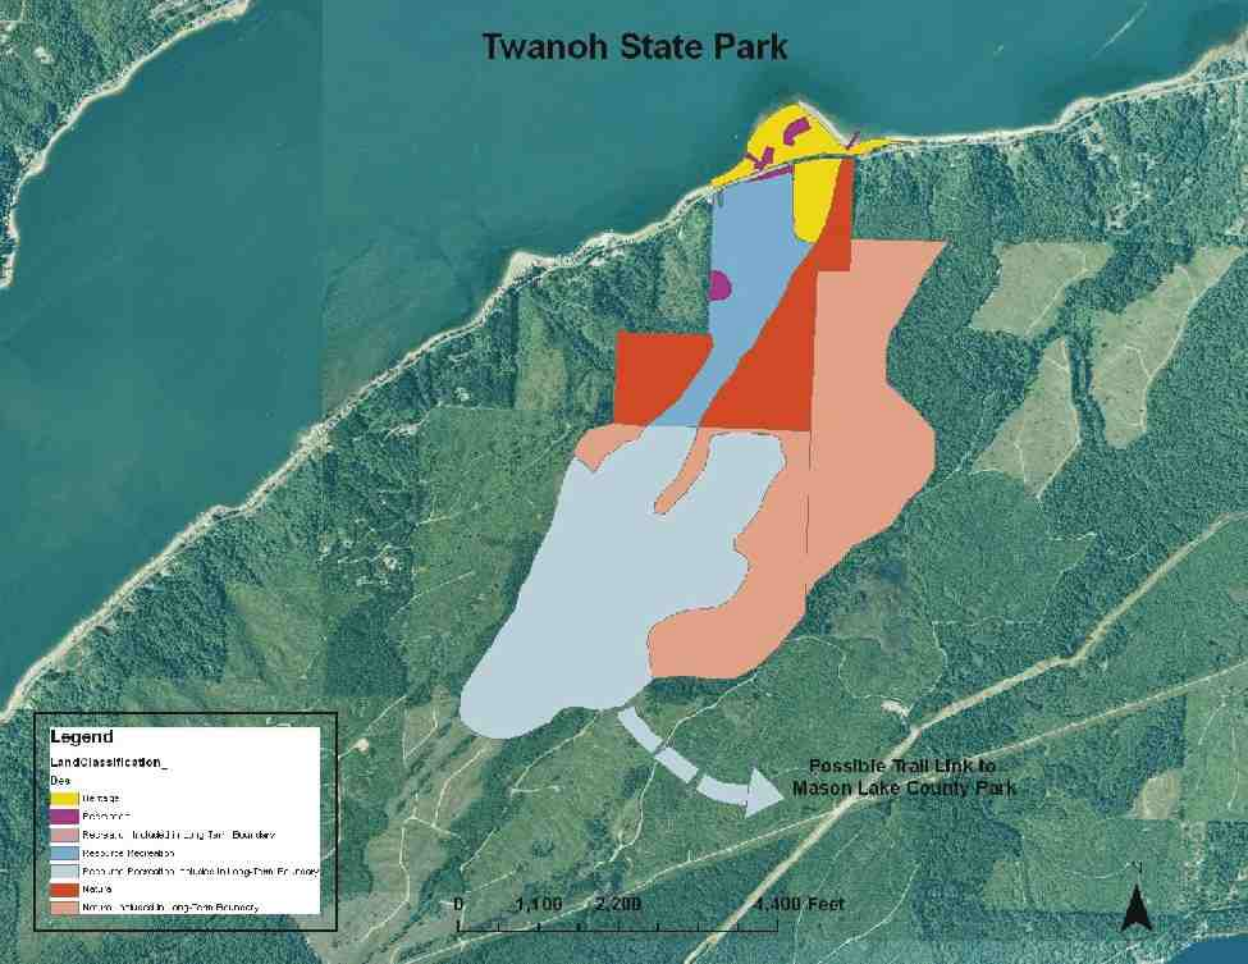

Belfair State Park

Possible Trail Link to Tahuya State Forest

Possible Trail Link to Theler Wetlands

Legend

LandClassification

Des	Color	Description
Recreation	Magenta	Recreation
Recreation Included in Long-Term Boundary	Pink	Recreation Included in Long-Term Boundary
Resource Recreation	Light Blue	Resource Recreation
Resource Recreation Included in Long-Term Boundary	Light Blue	Resource Recreation Included in Long-Term Boundary
Natural	Orange	Natural

Twanoh State Park

Legend

LandClassification_	Color
Heritage	Yellow
Historic	Purple
Resource - Inland/Inland Trail Boundary	Dark Blue
Resource Recreation	Light Blue
Resource Recreation - Inland/Inland Trail Boundary	Light Purple
Nature	Red
Nature - Inland/Inland Trail Boundary	Light Red

Possible Trail Link to
Mason Lake County Park

0 1,100 2,200 4,400 Feet

Potlatch State Park

Legend

LandClassification

Des

- Heritage
- Recreation
- Recreation Included in Long-Term Boundary
- Resource Recreation