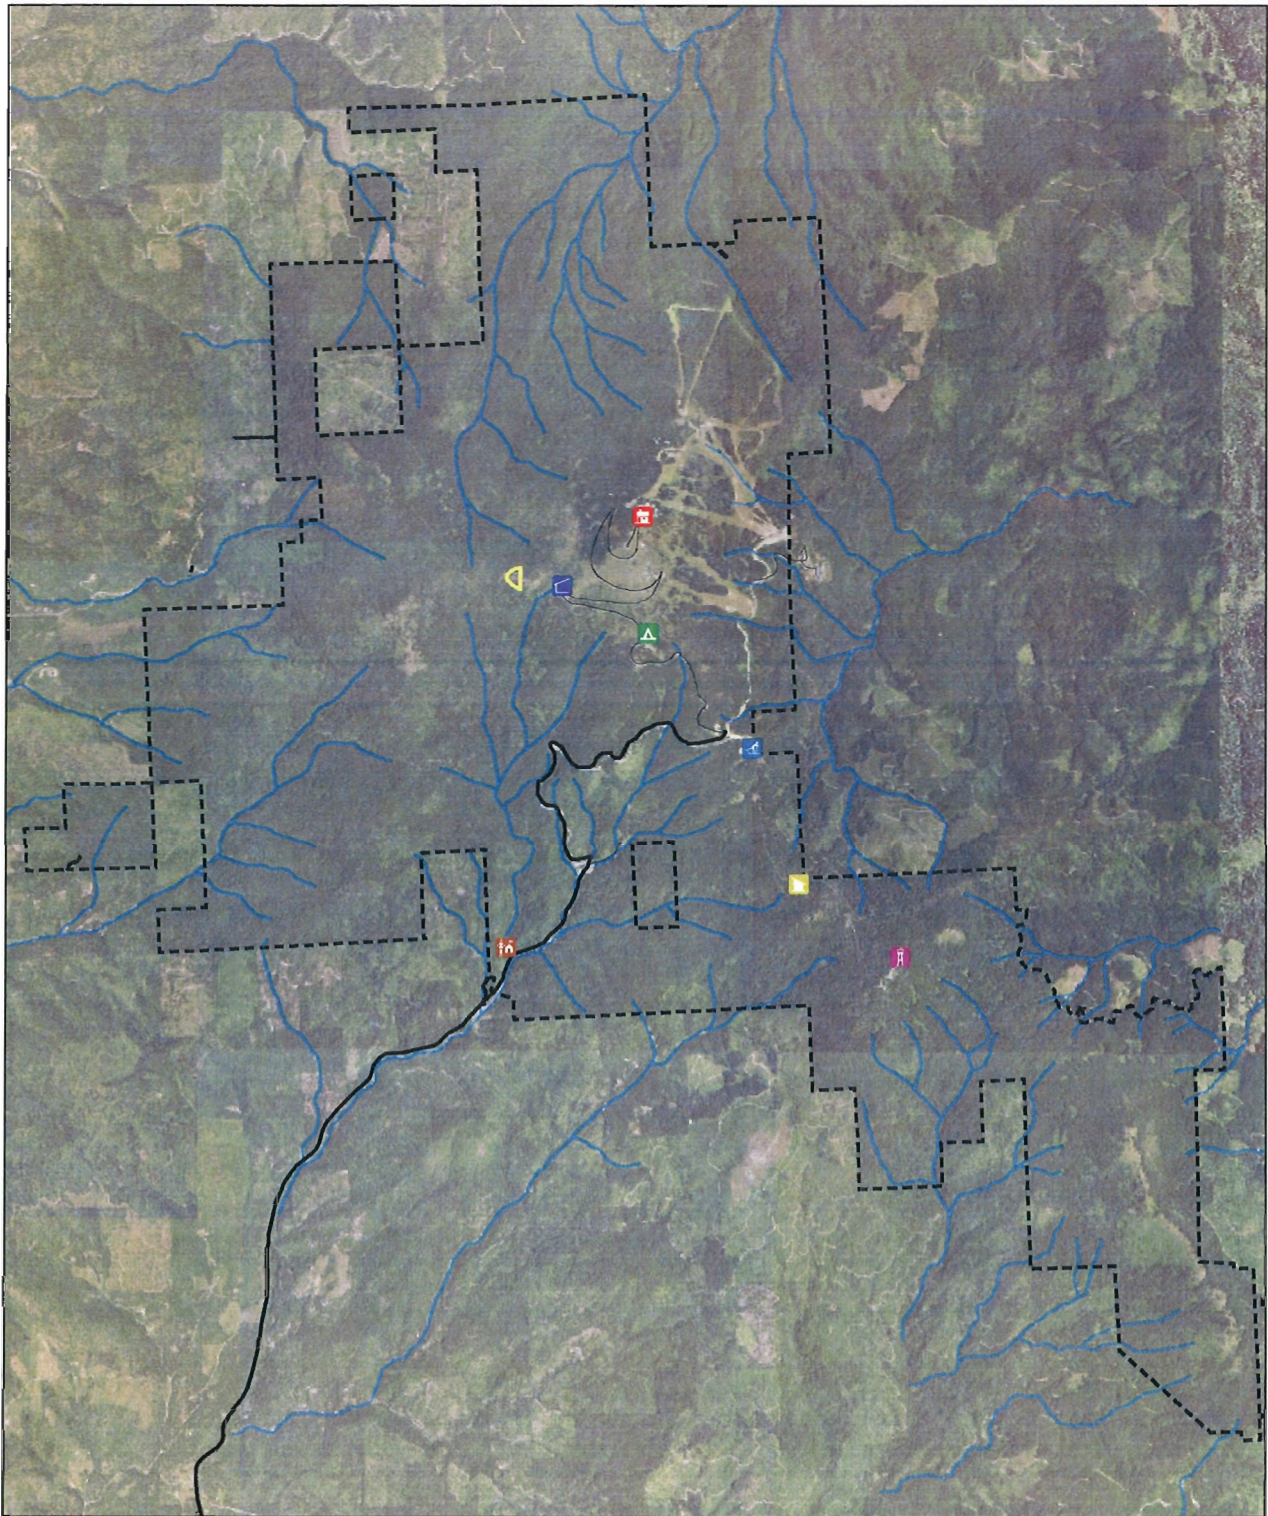

Mount Spokane State Park Existing Major Facilities

Legend

- | | | | | | |
|---|--------------------------------|---|-------------------------|---|--------------------------|
|  | Park Administrative Facilities |  | Bald Knob Campground |  | Streams |
|  | Selkirk Lodge |  | Quartz Mountain Lookout |  | Existing State Roads |
|  | Vista House |  | NOVA Hut |  | Existing Park Roads |
|  | Cook's Cabin Site |  | CCC Camp Area |  | Mount Spokane State Park |