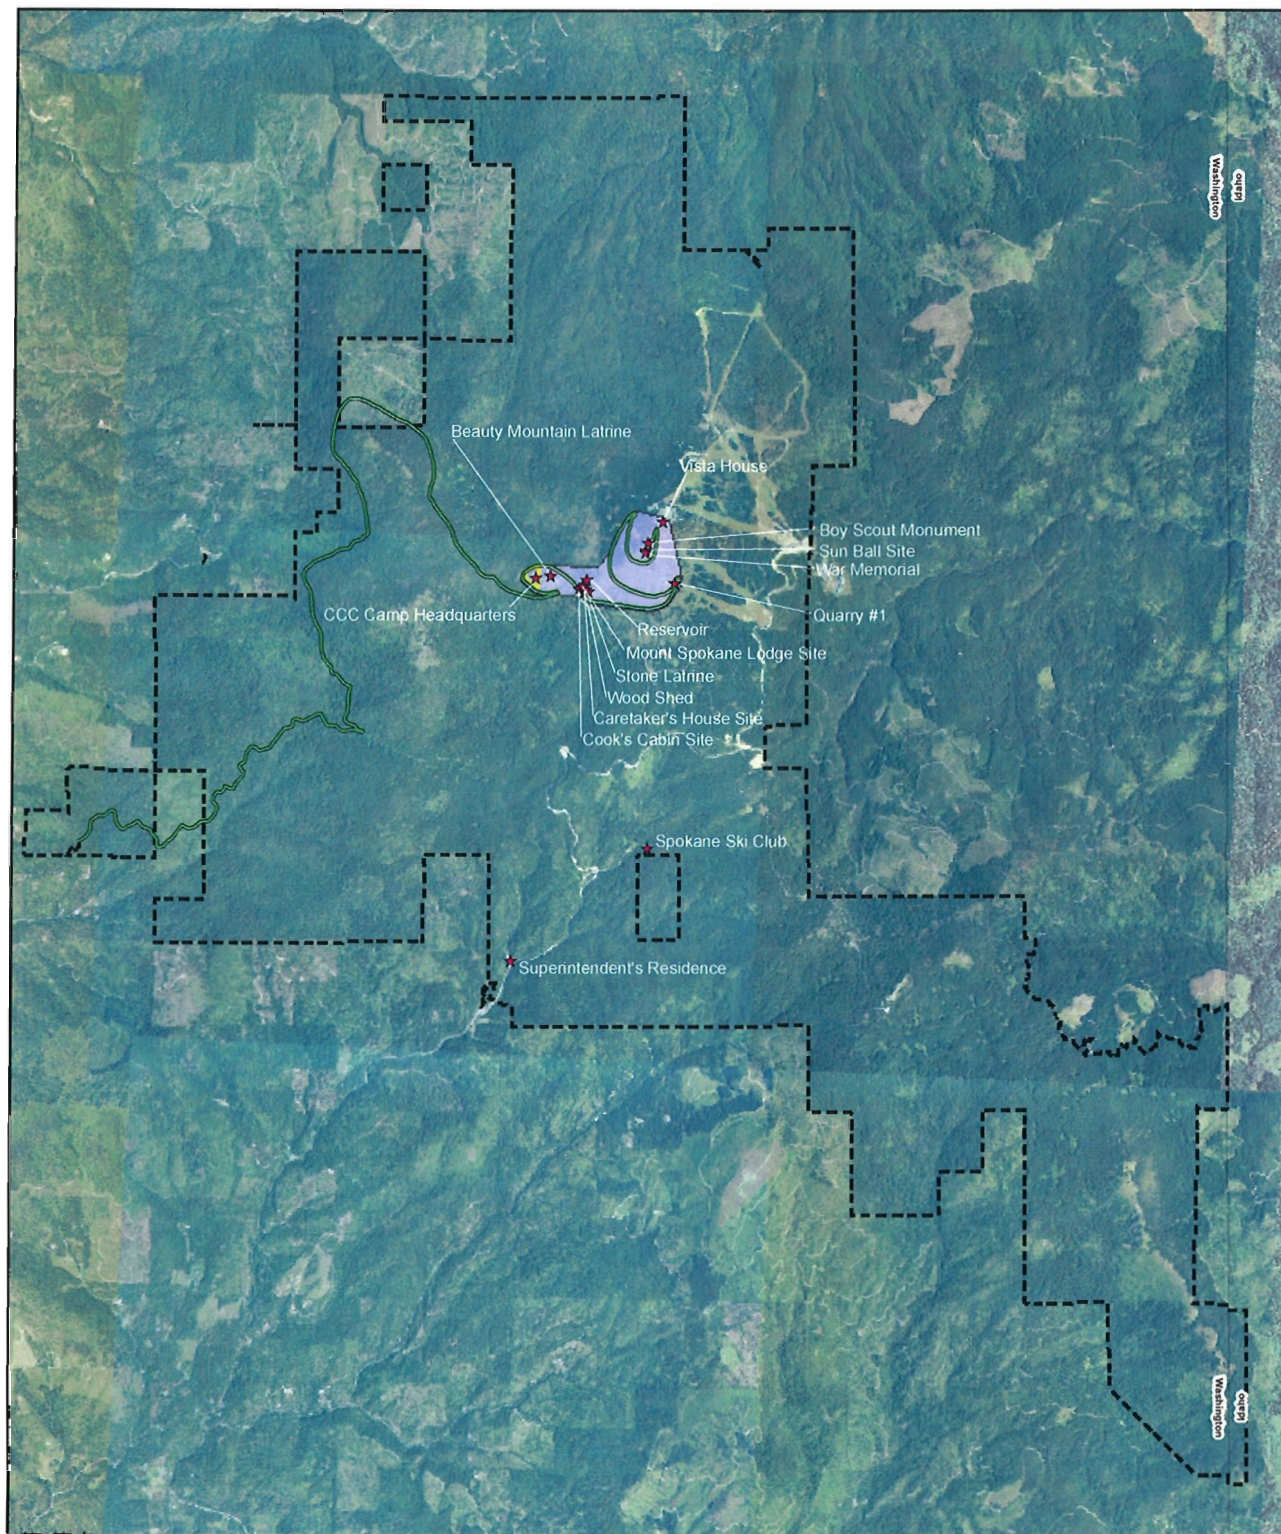

Mount Spokane State Park Cultural Resources

Legend

- ★ Cultural Resource Sites
- Cook's Auto Road
- CCC Camp Area
- Cultural Landscape
- Mount Spokane State Park