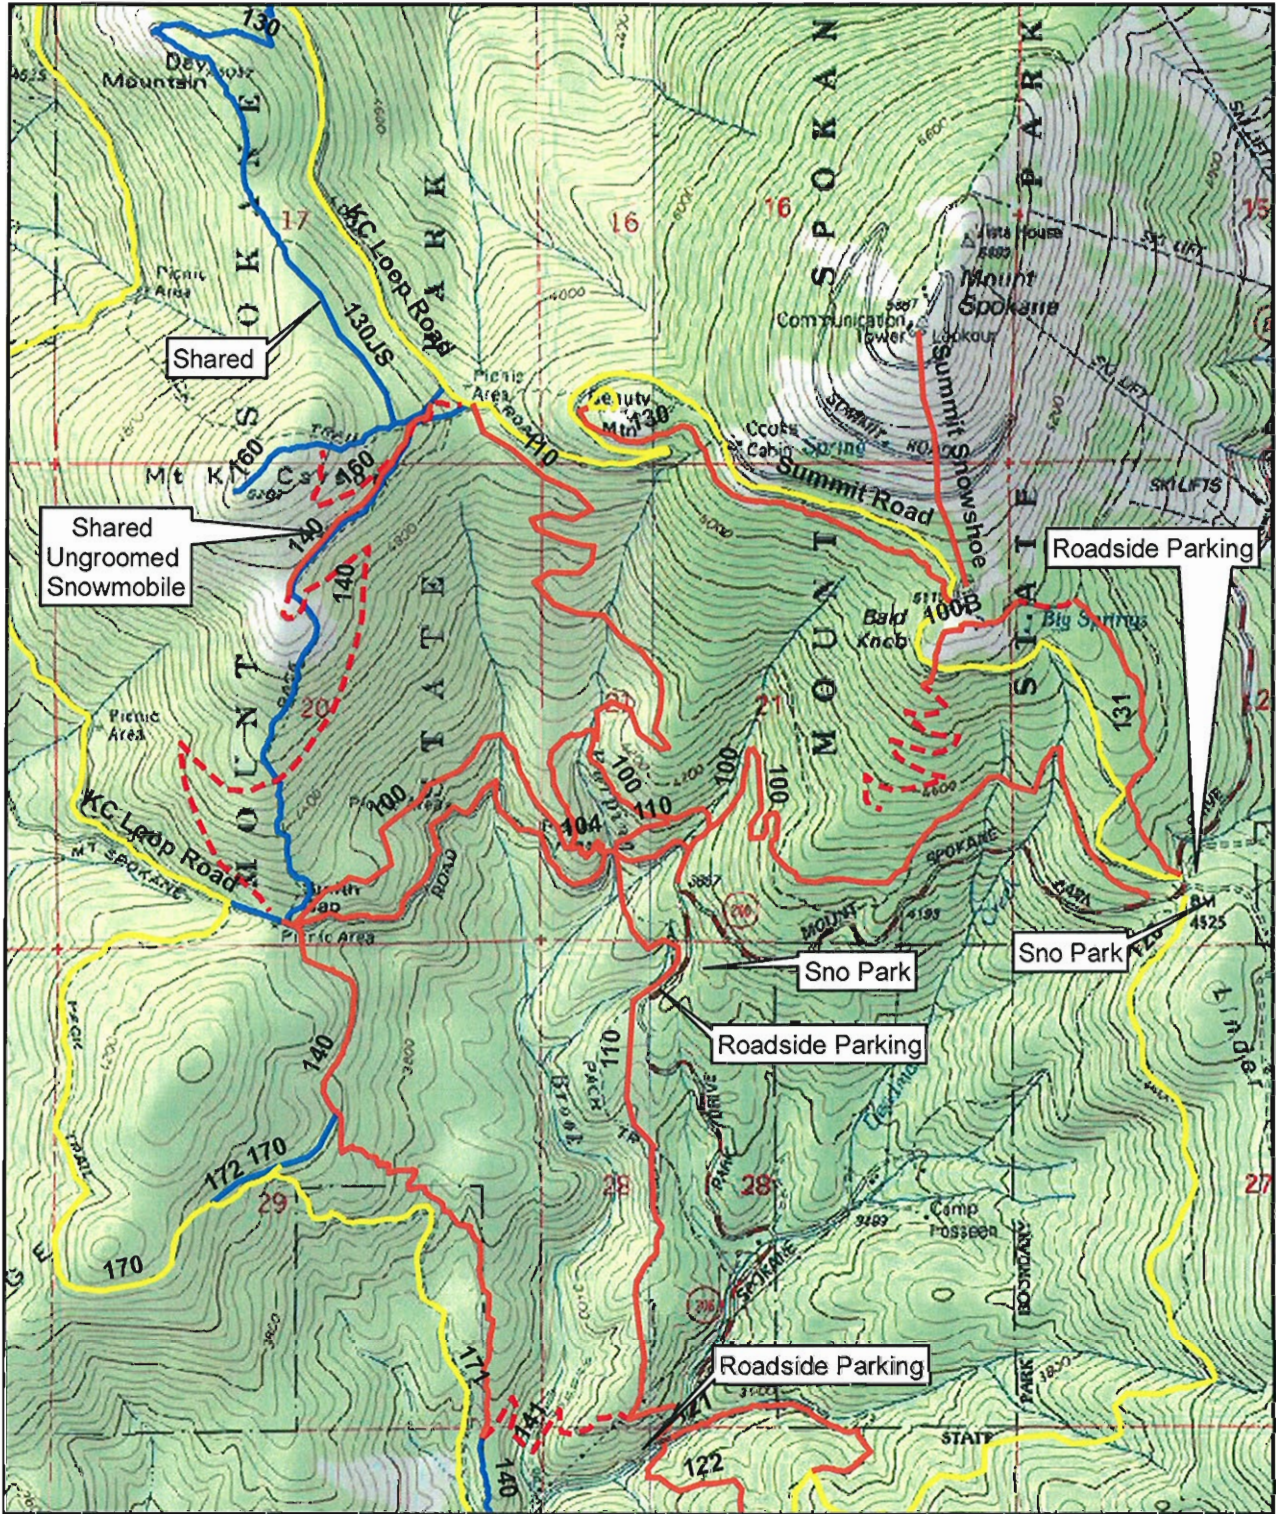

Mount Spokane State Park Trail Map 6

Legend

- Snowshoe Trails
- - - Proposed Snowshoe Trails
- Groomed Snowmobile Trails
- Ungroomed Snowmobile Trails