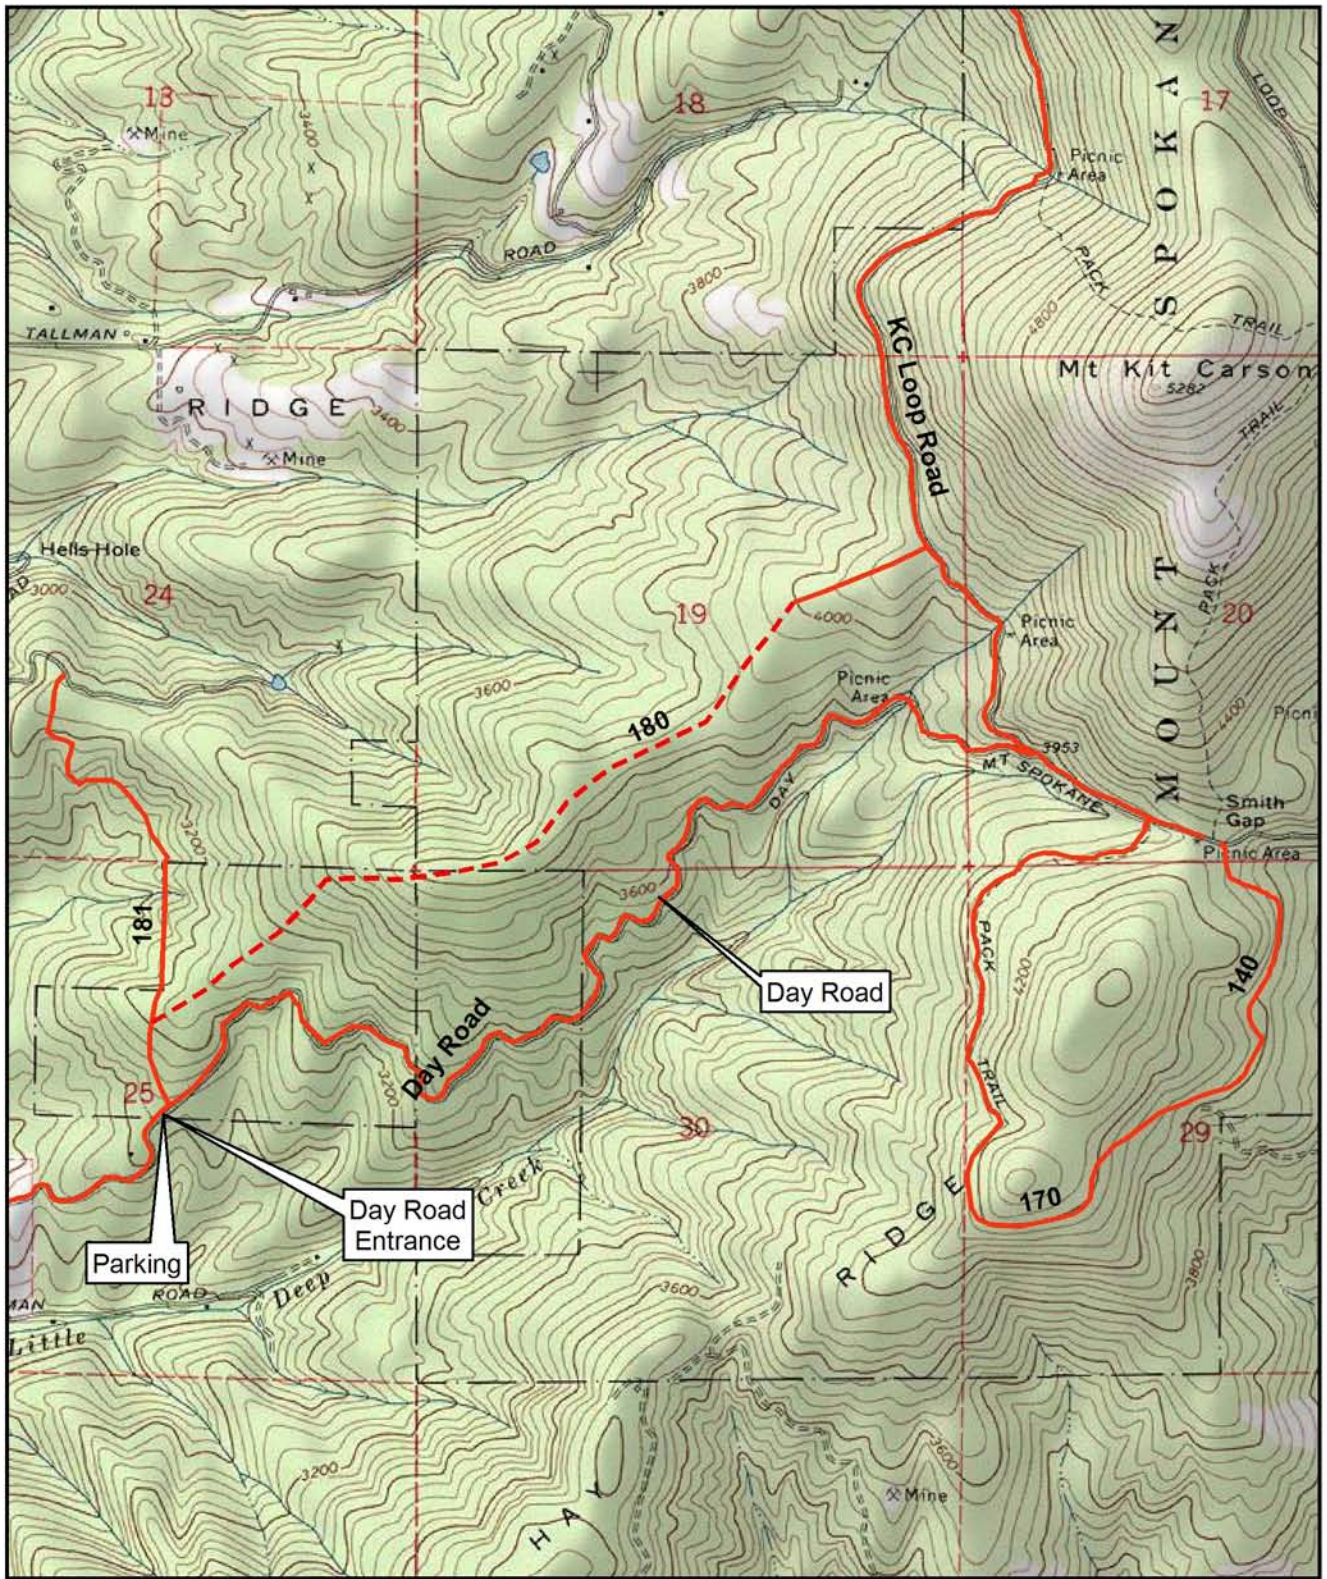

Mount Spokane State Park Trail Map 7

Legend

- Existing Trails
- - - Proposed Trails

0 0.25 0.5 1 Miles