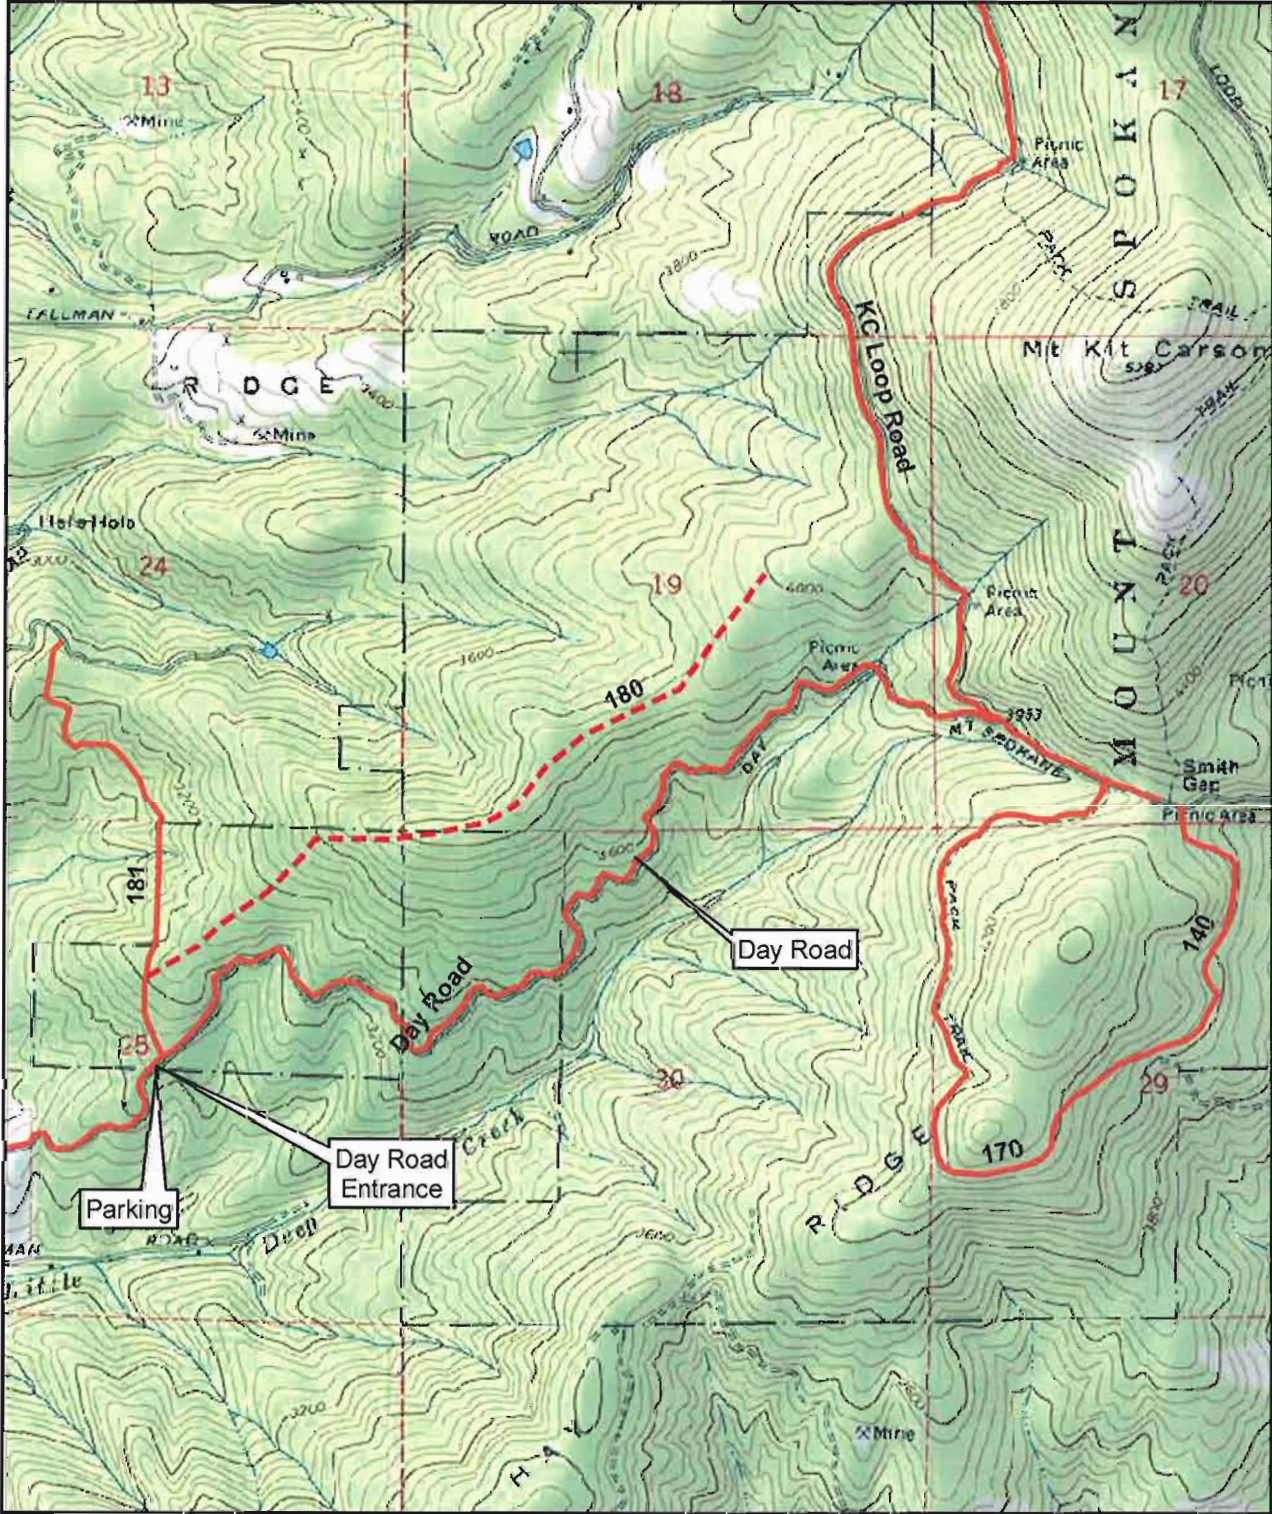

Mount Spokane State Park Trail Map 7

Legend

- Existing Trails
- Proposed Trails