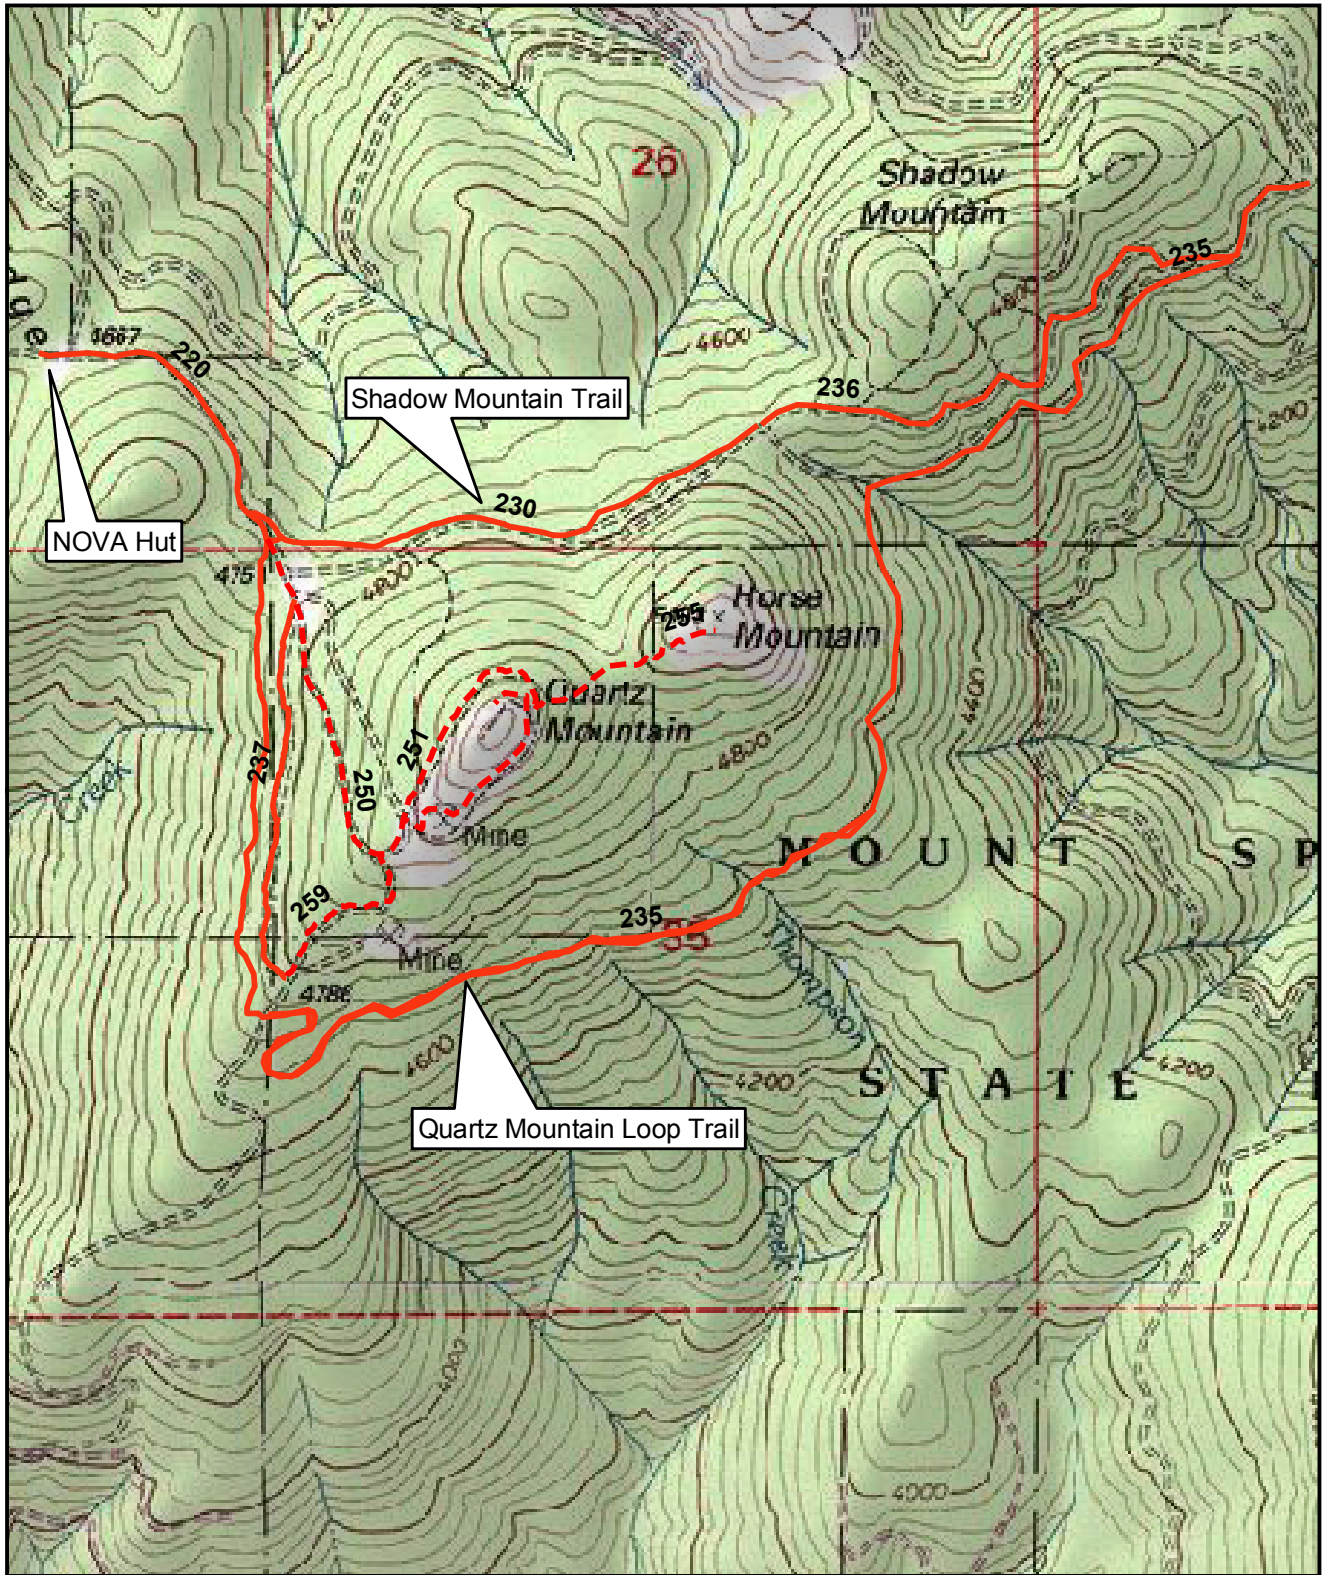

Mount Spokane State Park Trail Map 15

Legend

- Existing Groomed Nordic Ski Trails
- - - Proposed Groomed Nordic Ski Trails