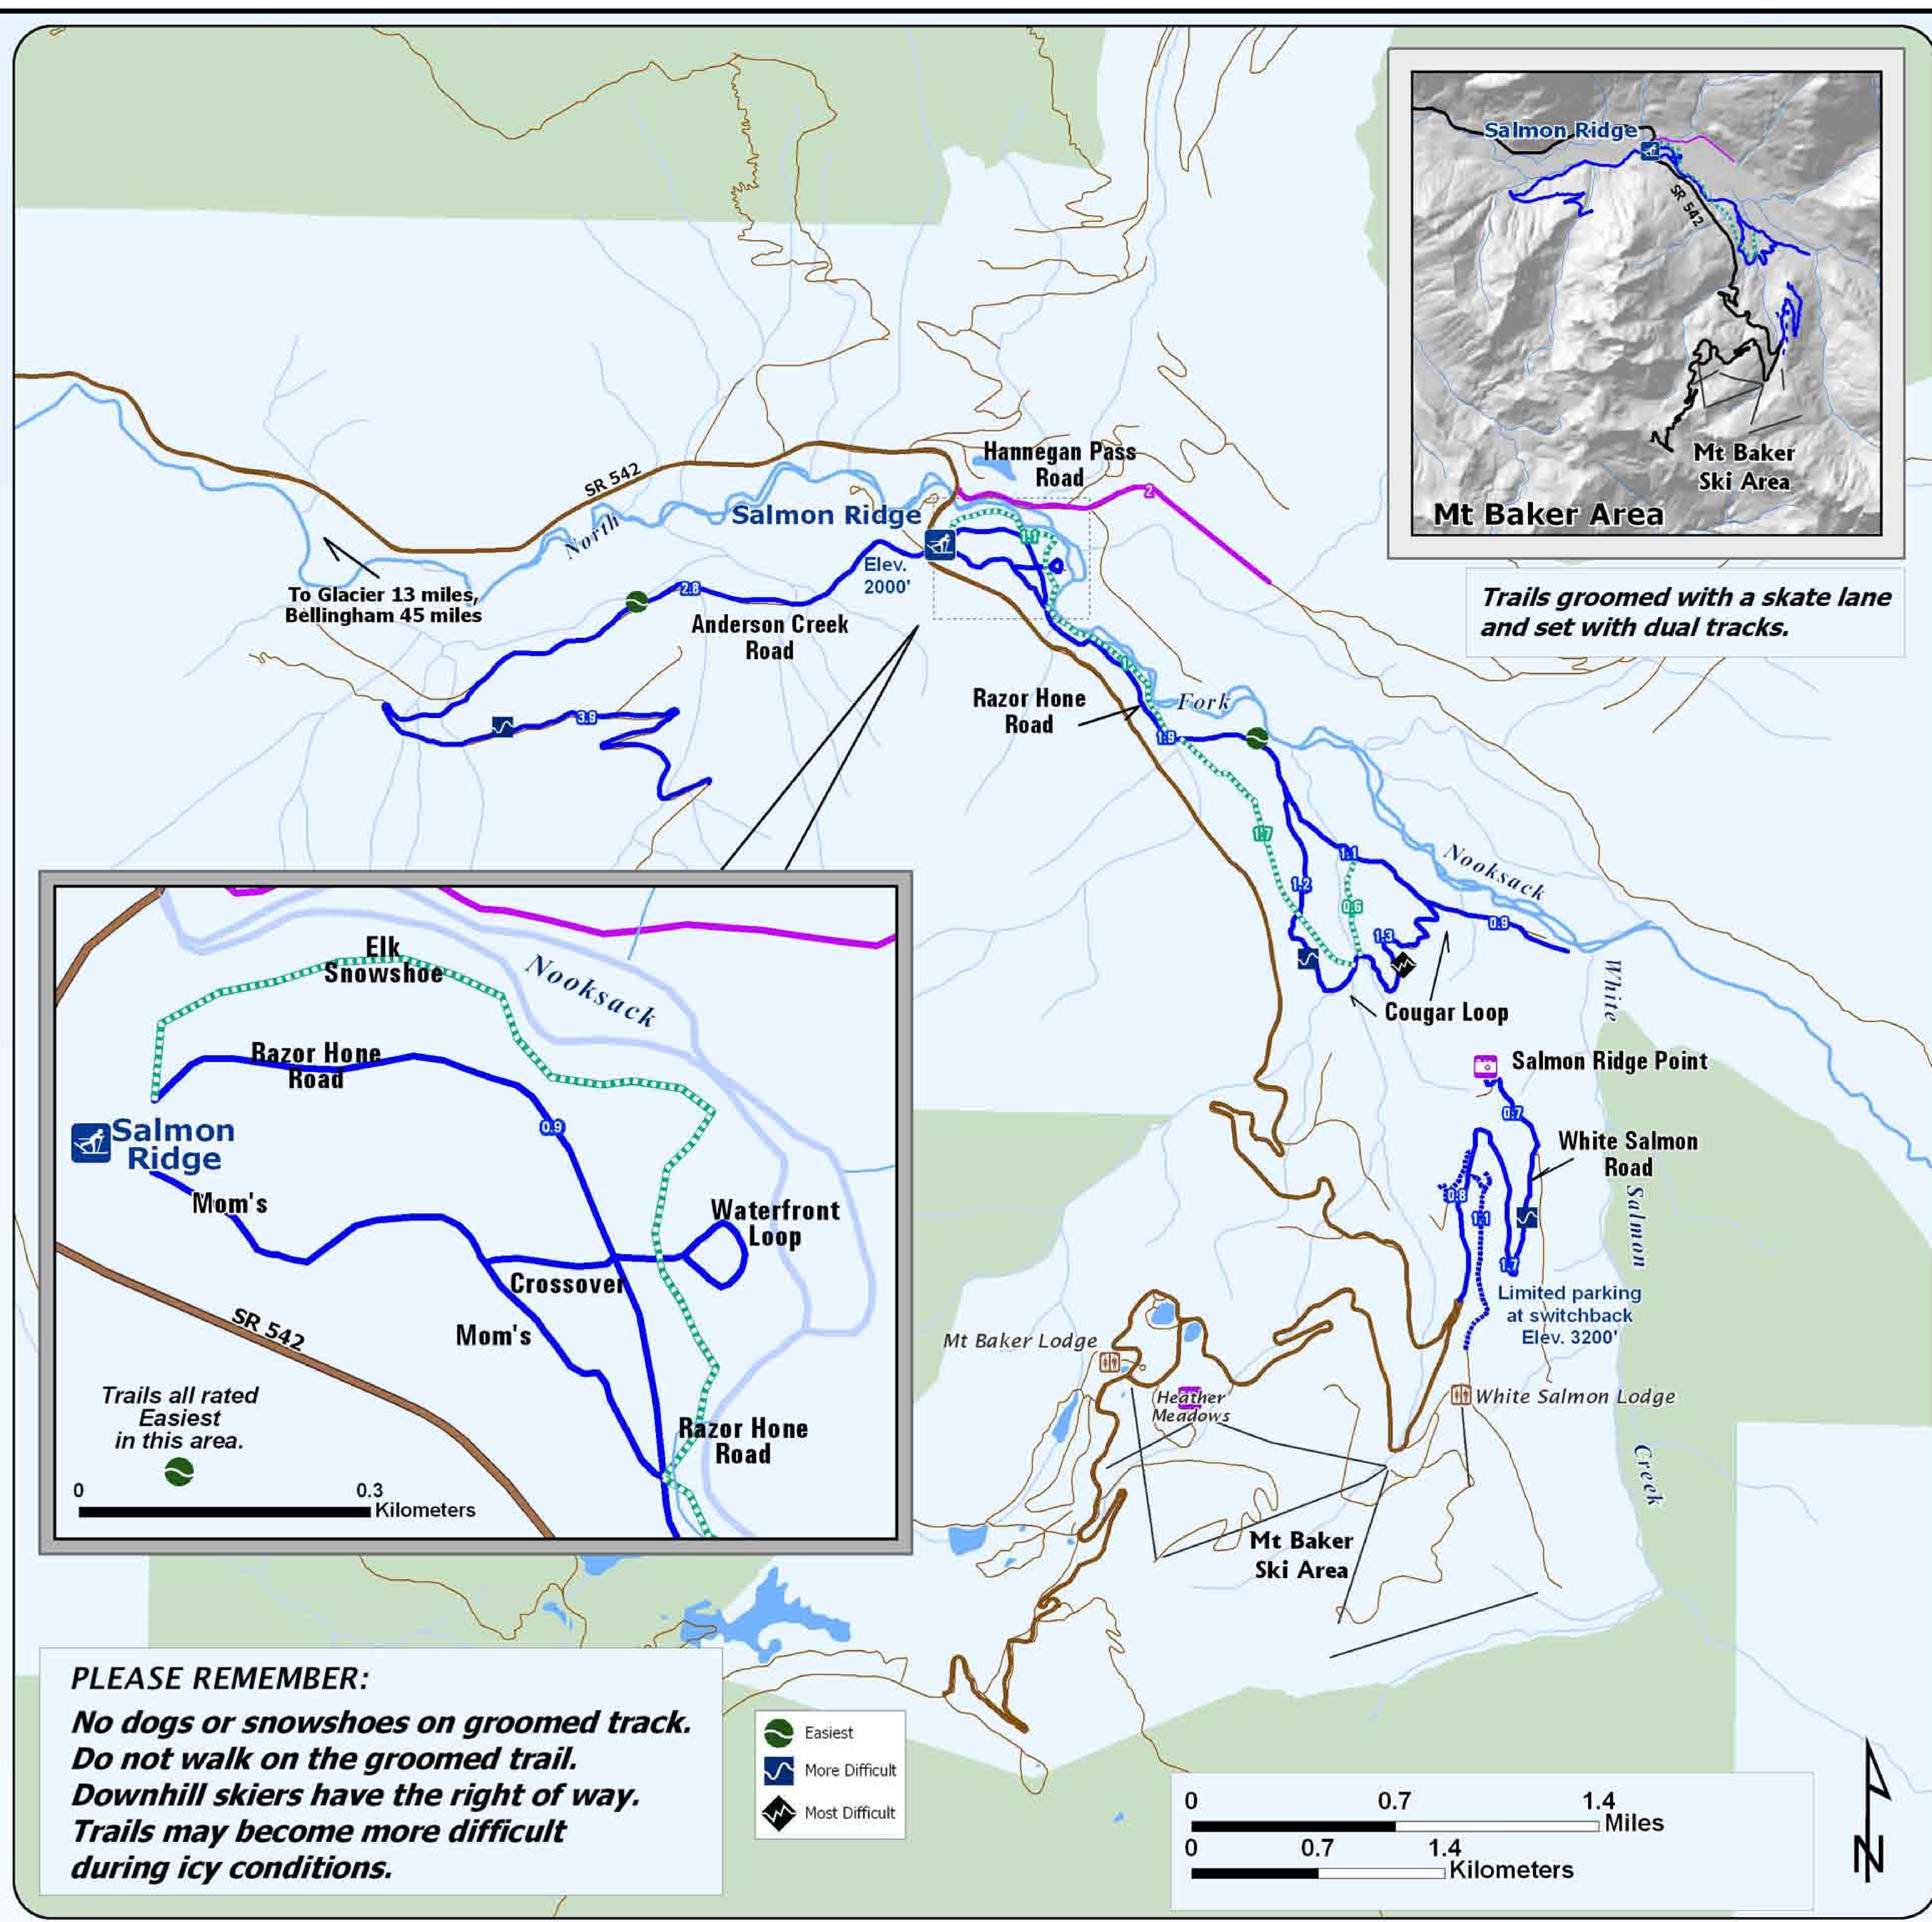

Welcome Salmon Ridge Sno-Park Groomed Trail System

Trails groomed with a skate lane and set with dual tracks.

Explanation

- Non-Motorized Sno-Park
- Groomed Ski Trail
- Dog Friendly Groomed Trail
- Marked Ski Route
- Snowshoe
- Restroom
- View
- Highway
- Road or Trail
- Ski Lift
- Wilderness Area

Area has 25 kilometers of groomed cross country ski trails. Trail name and distance labeled between intersections.

Kilometers

Snow grooming equipment may be on the trail at any time.

Trail grooming schedules may change without notice due to snow conditions, temperatures, equipment breakdowns, etc.

Be aware of potential avalanche danger, check www.nwac.us before you leave home.

*Trail grooming schedules and maps at www.parks.wa.gov/winter
Please report errors or comments to: winter@parks.wa.gov*

**For Emergency Call 911
Whatcom Co. Sheriff 360-676-6911**

PLEASE REMEMBER:
No dogs or snowshoes on groomed track.
Do not walk on the groomed trail.
Downhill skiers have the right of way.
Trails may become more difficult during icy conditions.

- Easiest
- More Difficult
- Most Difficult