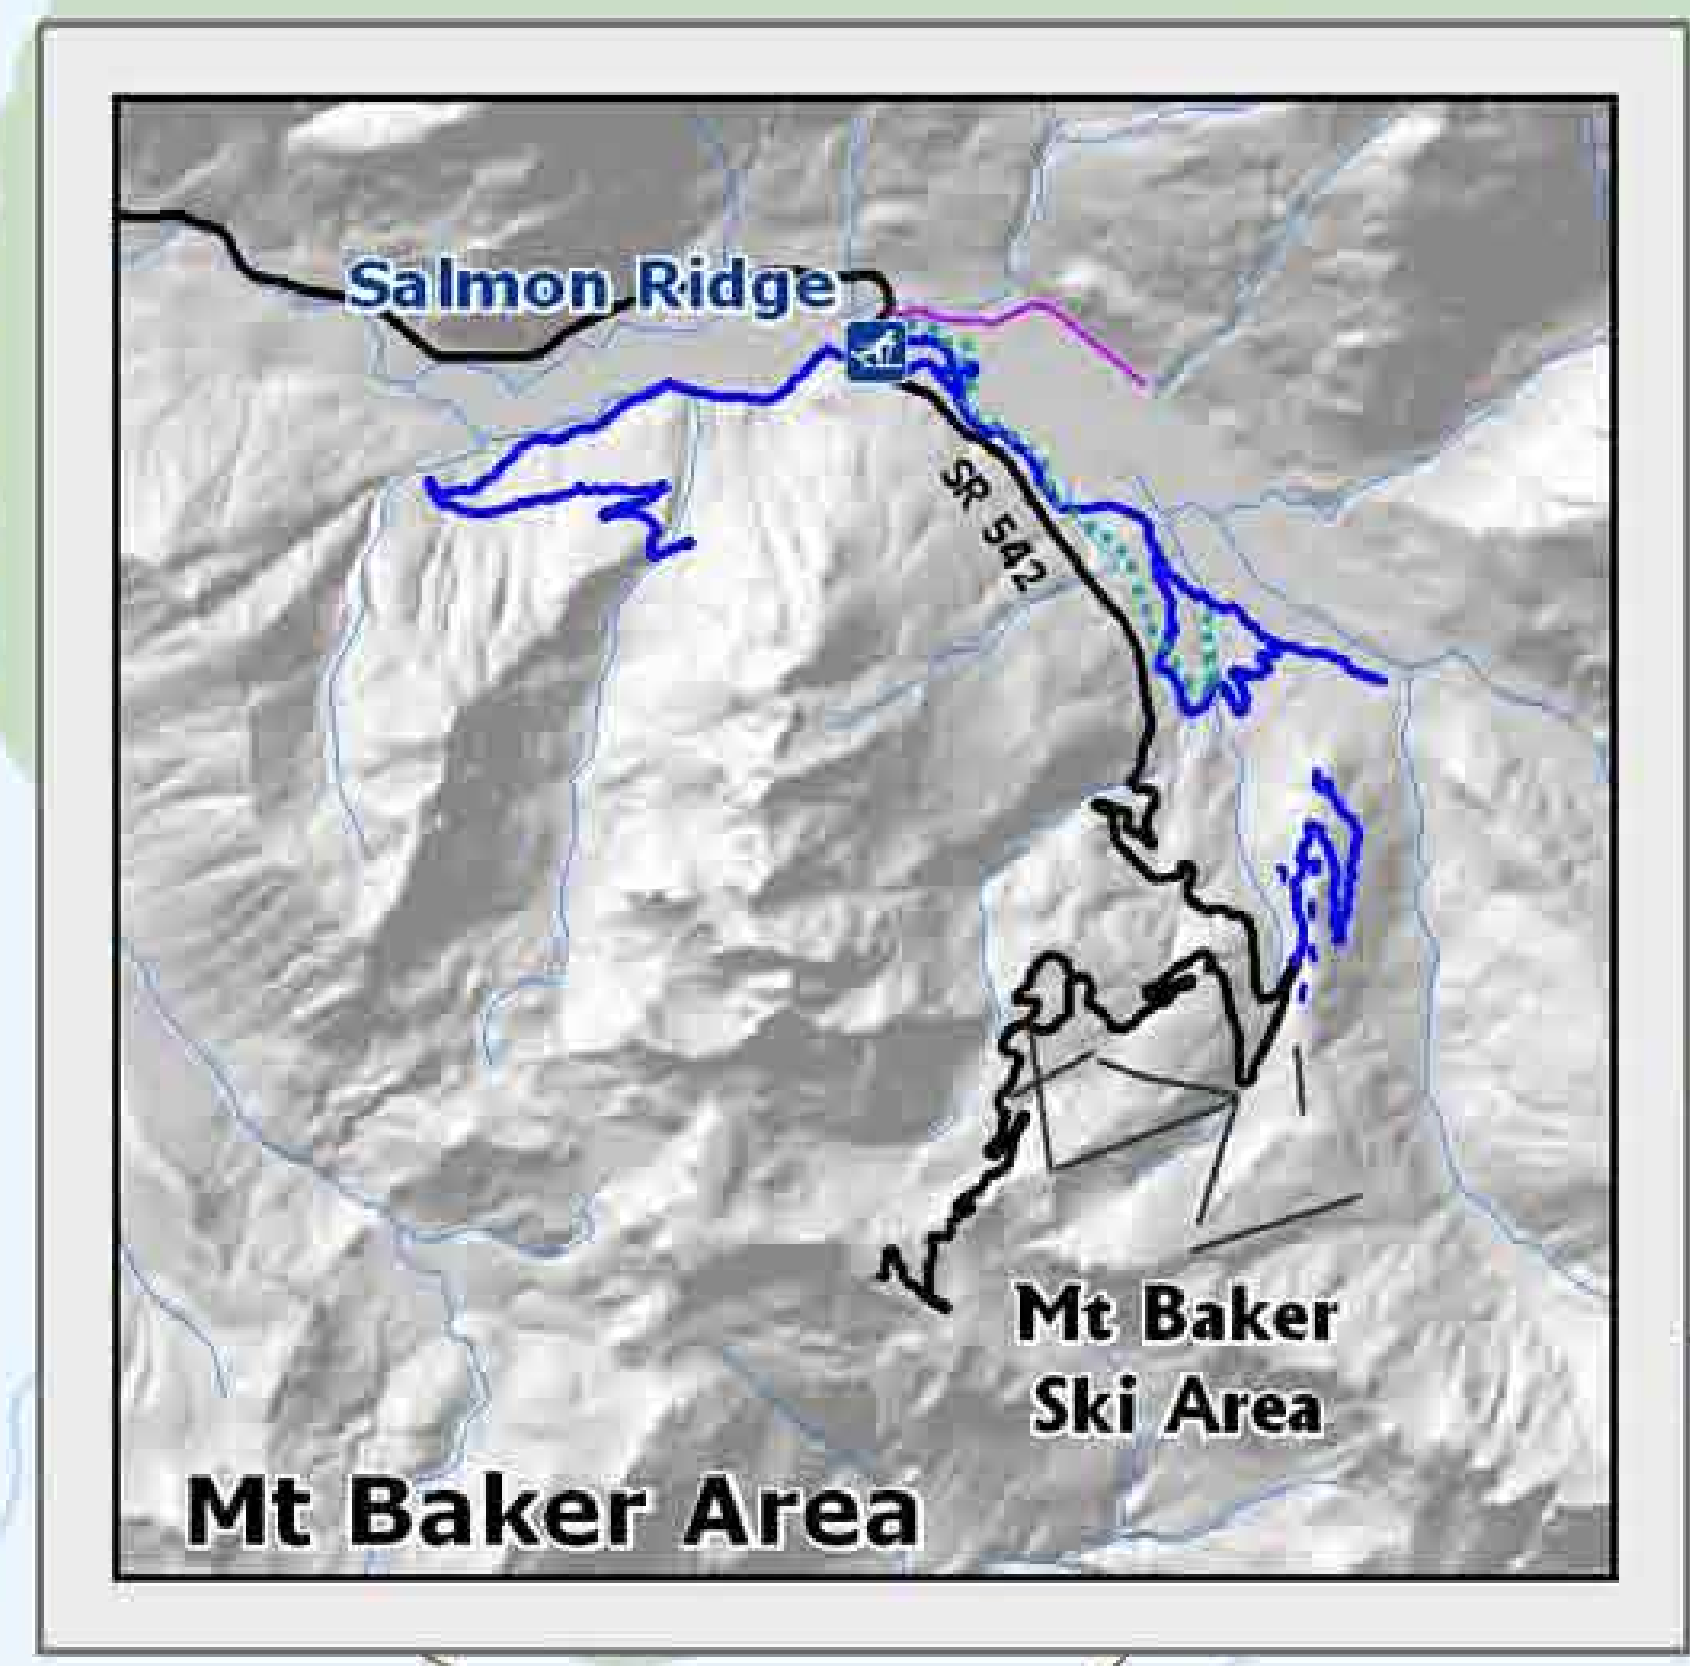

Welcome Salmon Ridge Sno-Park Groomed Trail System

Trails groomed with a skate lane and set with dual tracks.

Explanation

- Non-Motorized Sno-Park
- Groomed Ski Trail
- Dog Friendly Groomed Trail
- Marked Ski Route
- Snowshoe
- Restroom
- View
- Highway
- Road or Trail
- Ski Lift
- Wilderness Area

Area has 25 kilometers of groomed cross country ski trails. Trail name and distance labeled between intersections.

Kilometers

Snow grooming equipment may be on the trail at any time.

Trail grooming schedules may change without notice due to snow conditions, temperatures, equipment breakdowns, etc.