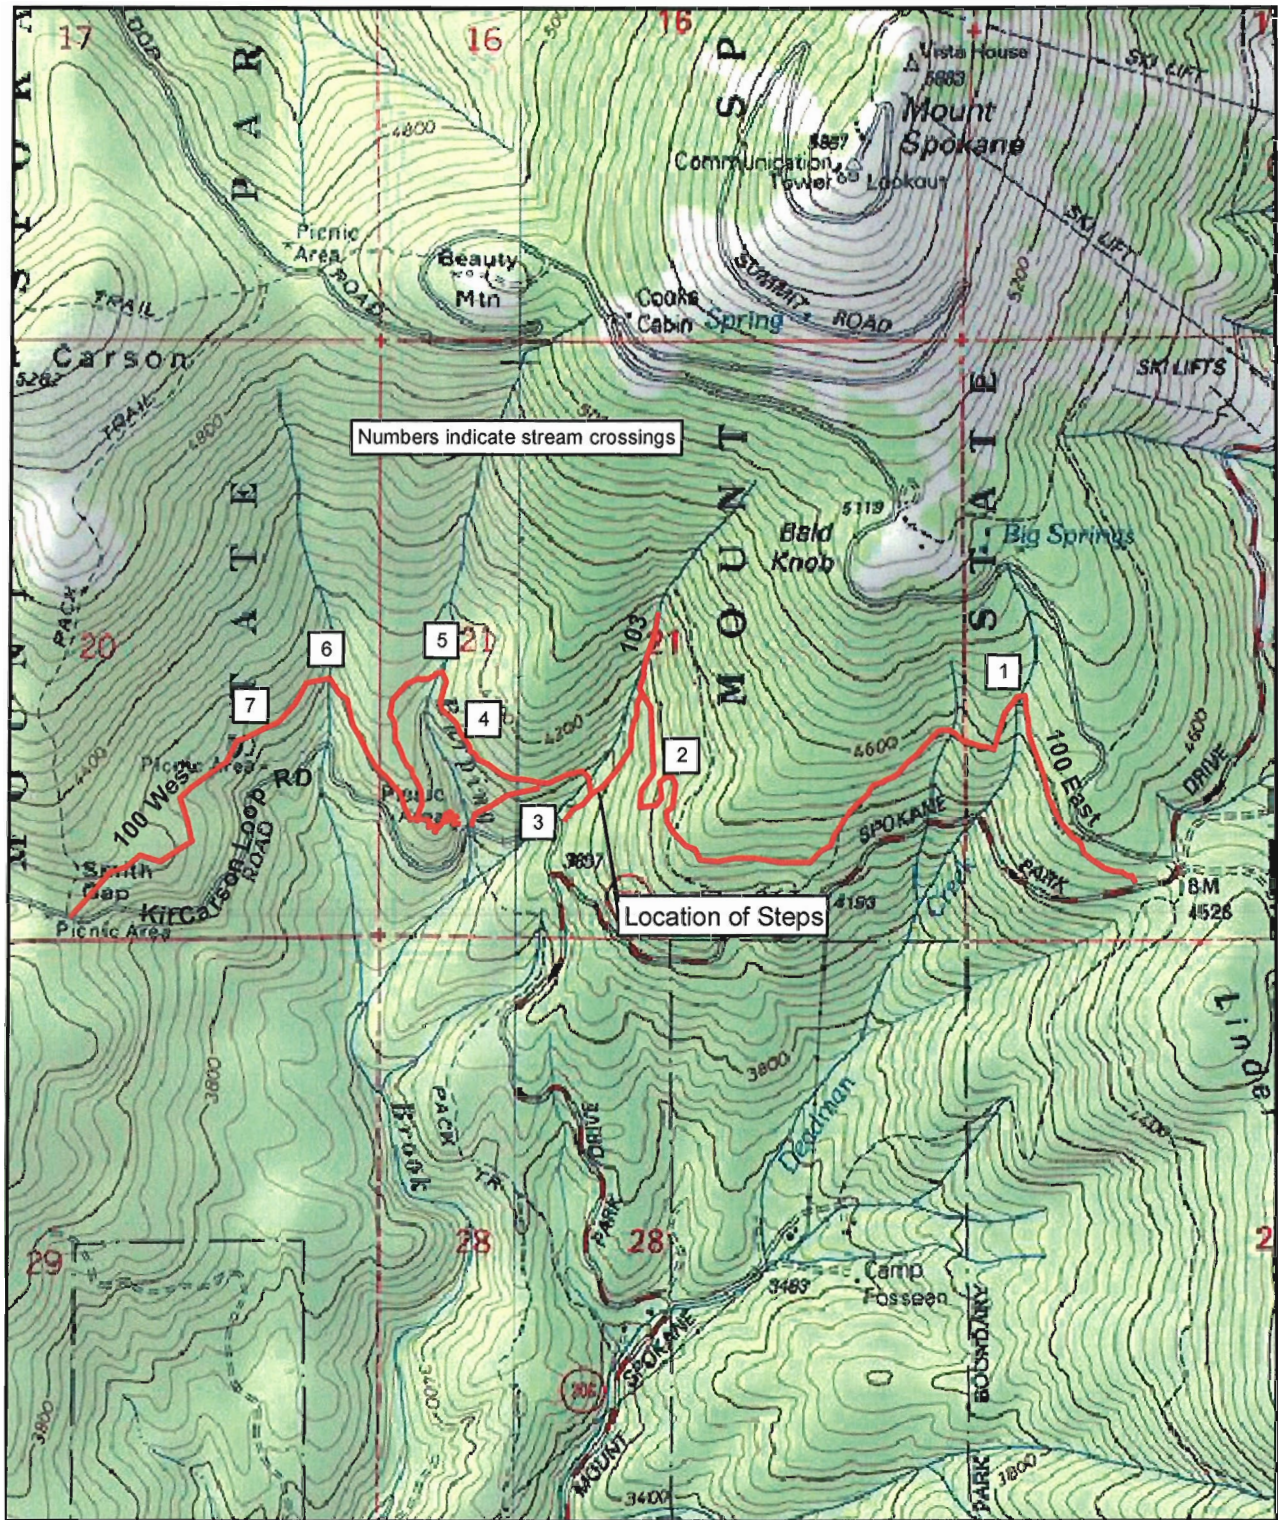

# Mount Spokane State Park Trail Map 1

## Legend

— Existing Trails