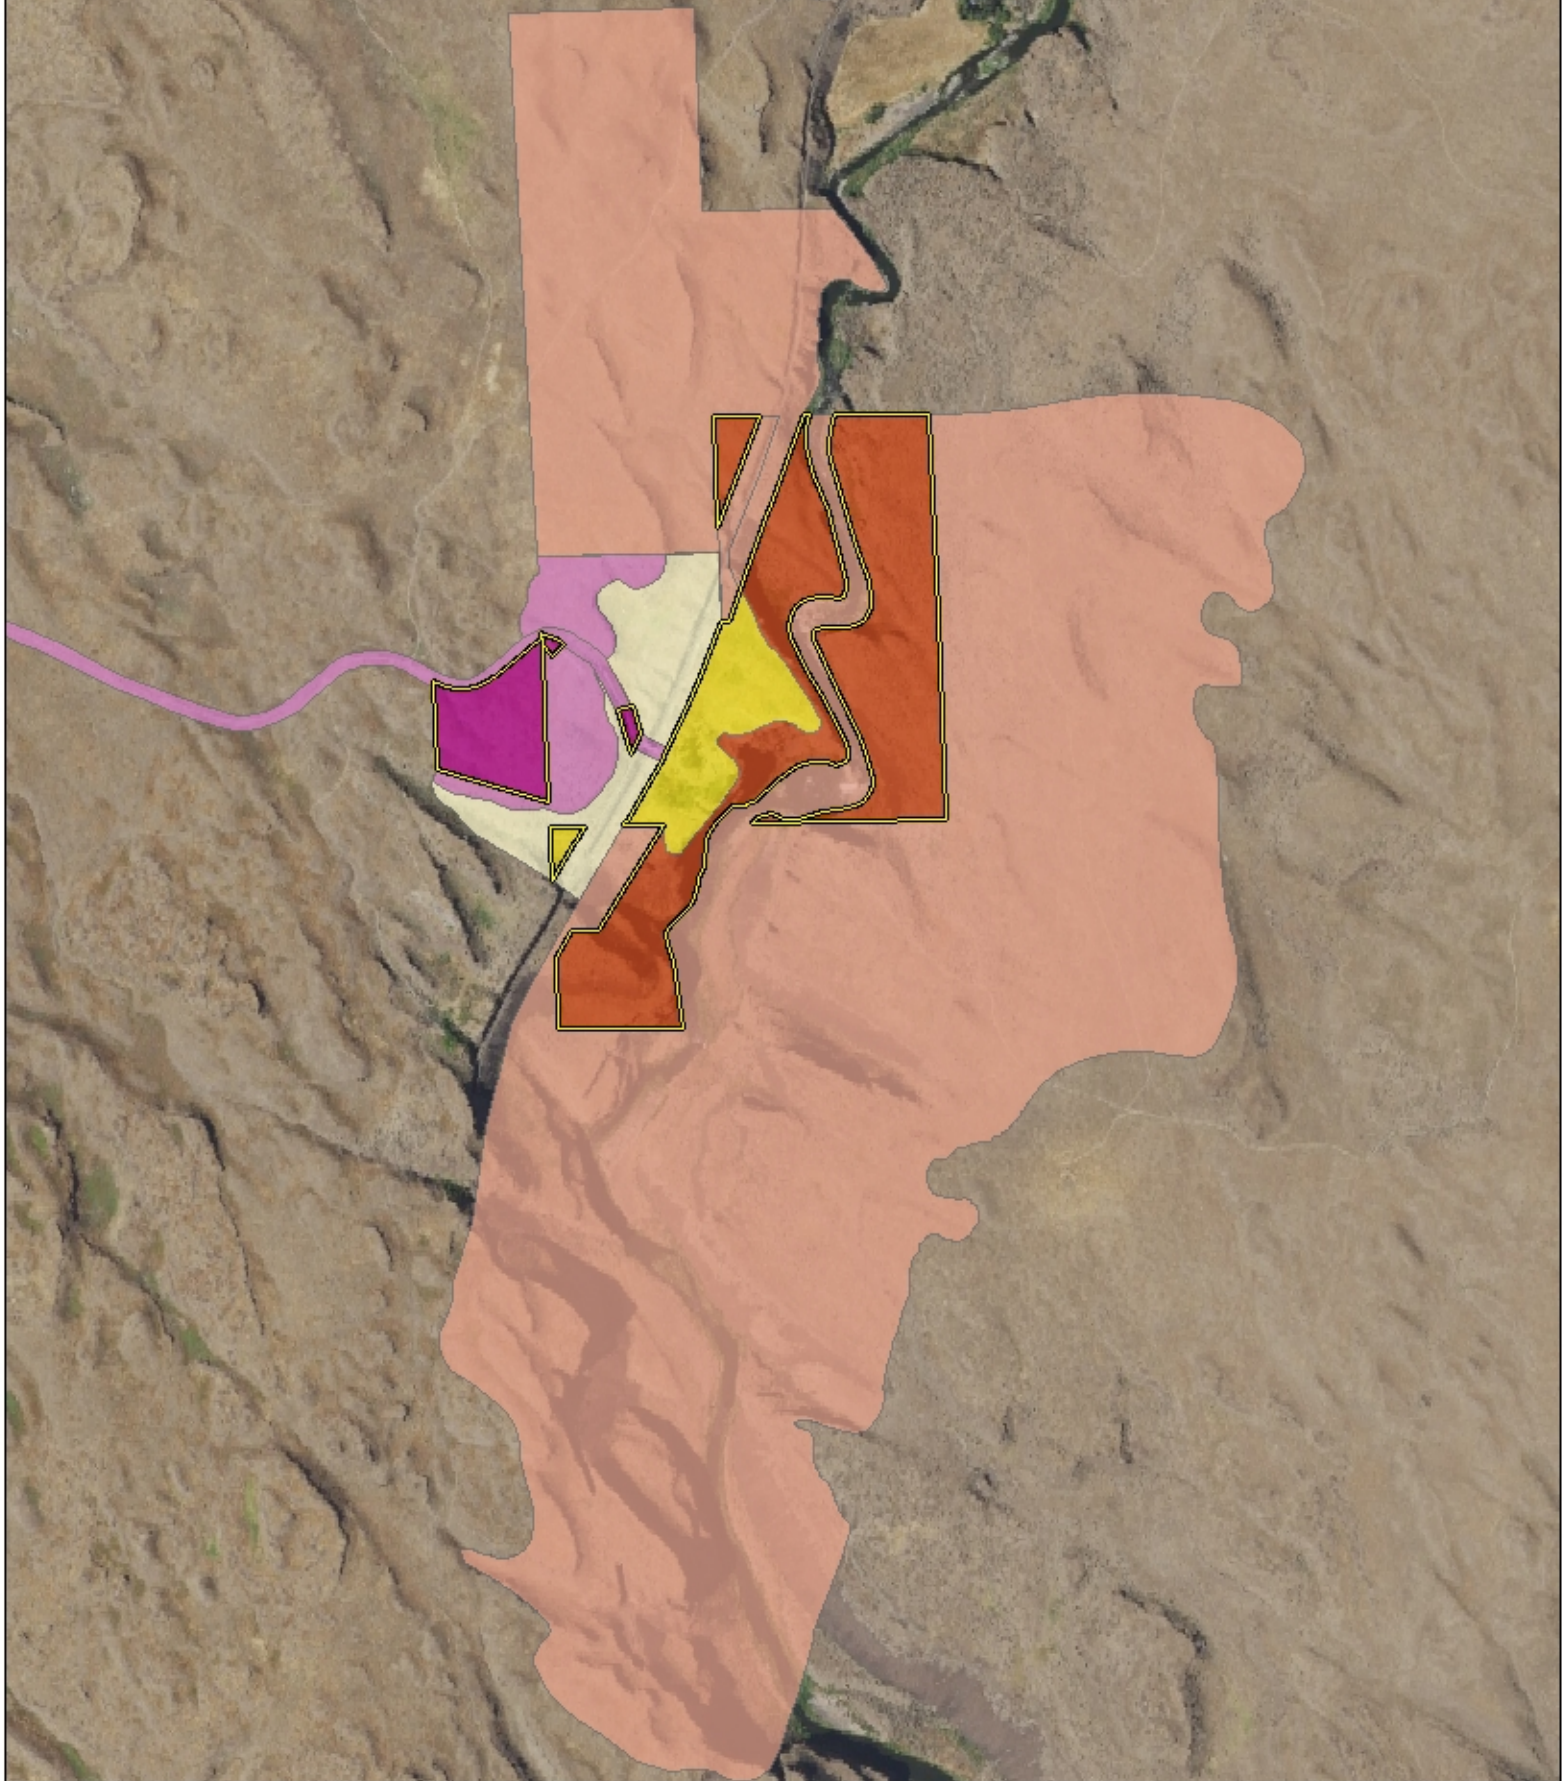

Palouse Falls Preliminary Land Classification

- | | |
|--|--|
|  Park Boundaries |  Recreation in long-term boundary |
|  Heritage |  Natural |
|  Heritage in long-term boundary |  Natural in long-term boundary |
|  Recreation | |

0 0.25 0.5 Mile(s)