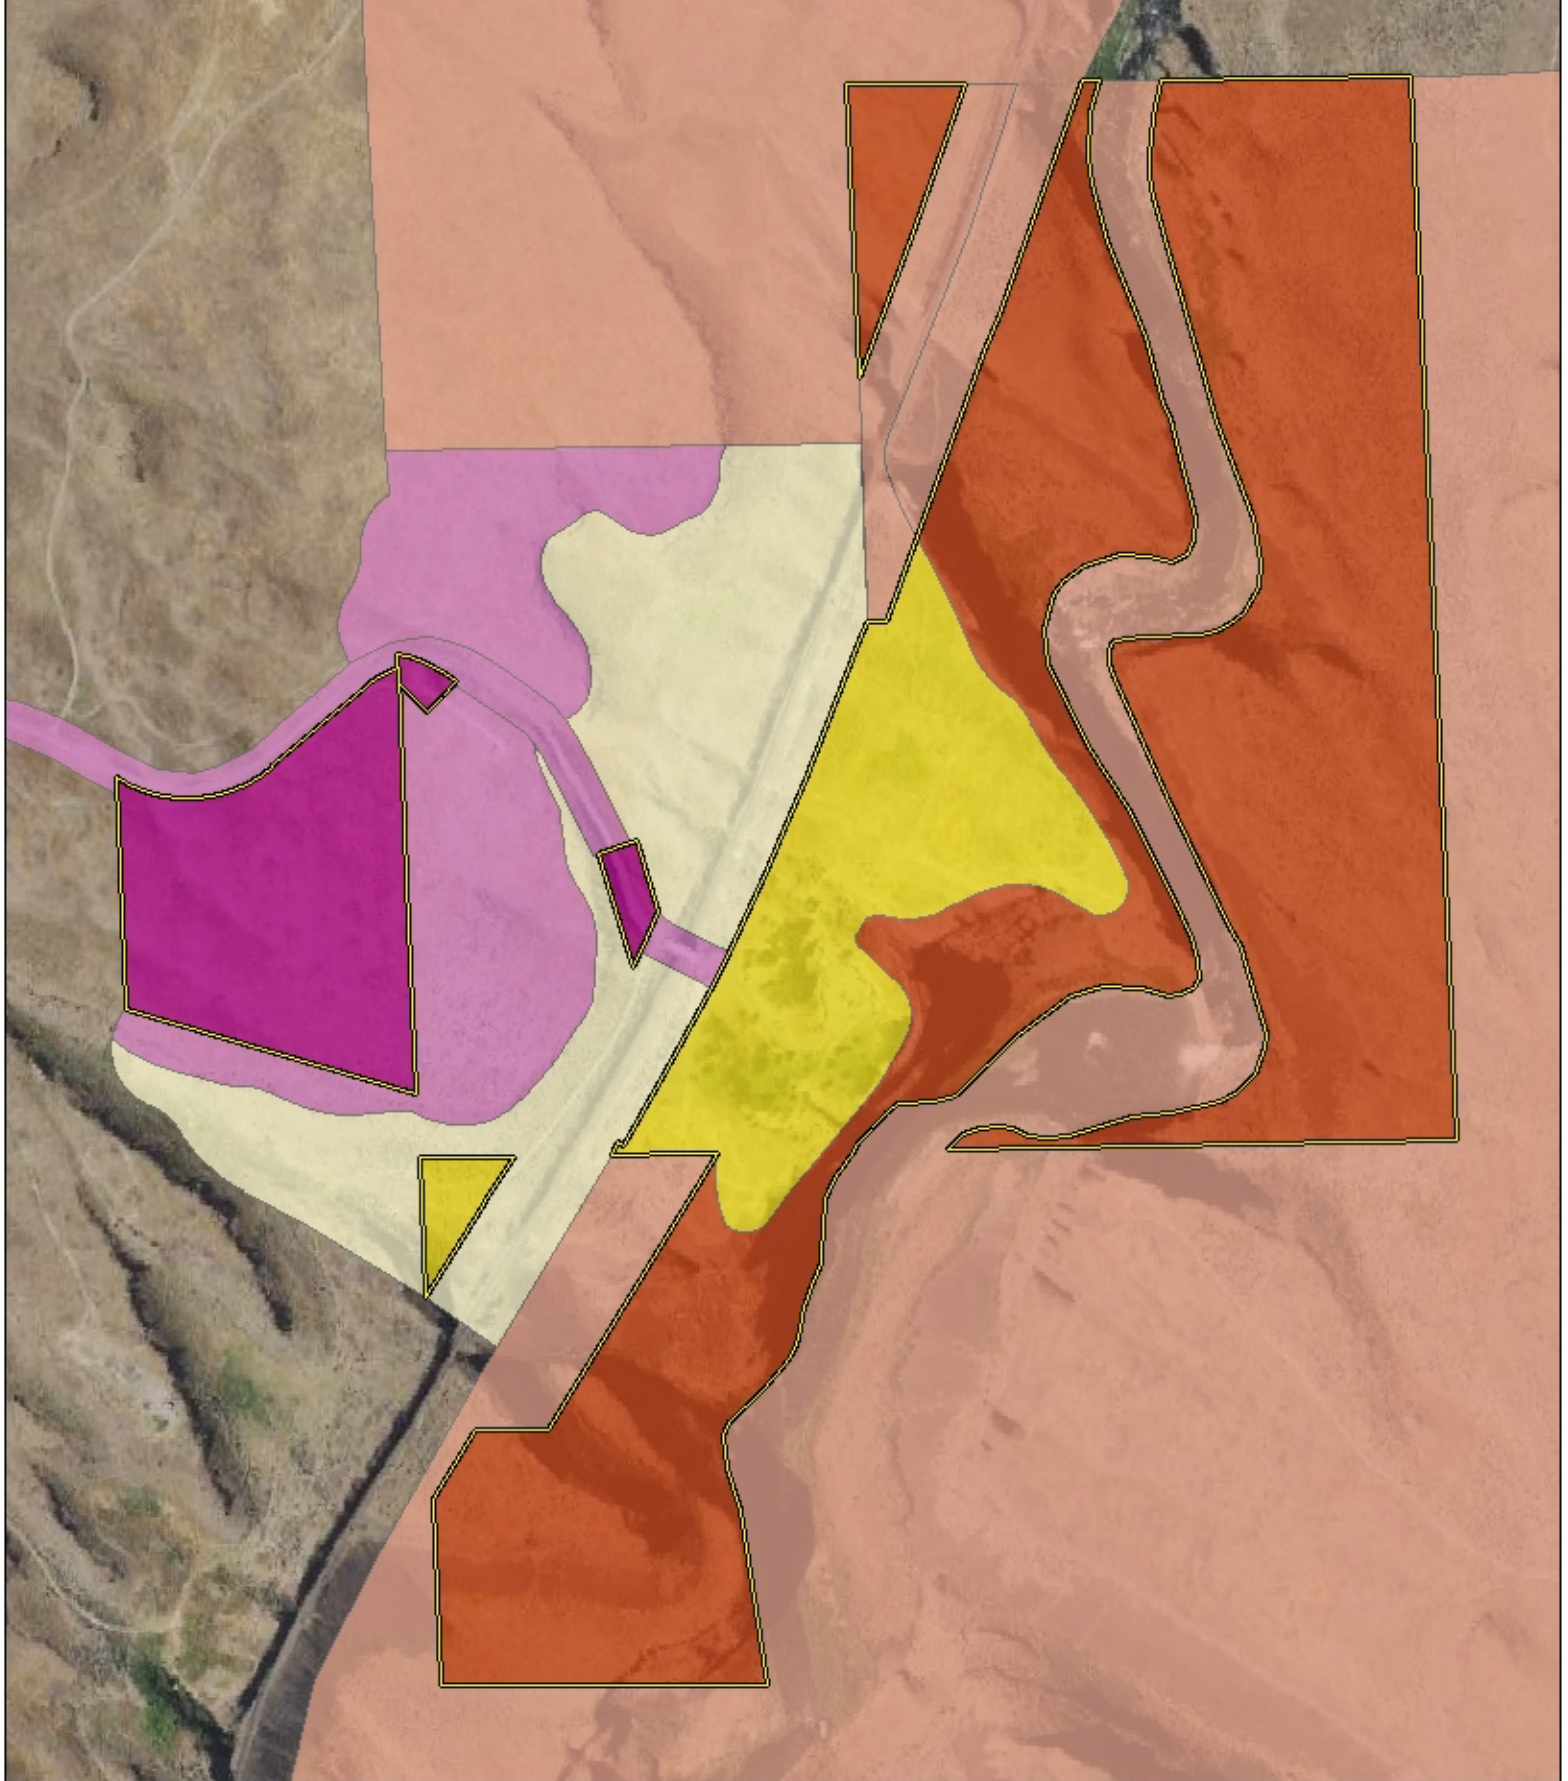

# Palouse Falls Preliminary Land Classification

- Park Boundaries
- Heritage
- Heritage in long-term boundary
- Recreation
- Recreation in long-term boundary
- Natural
- Natural in long-term boundary

0 500 1,000 Feet