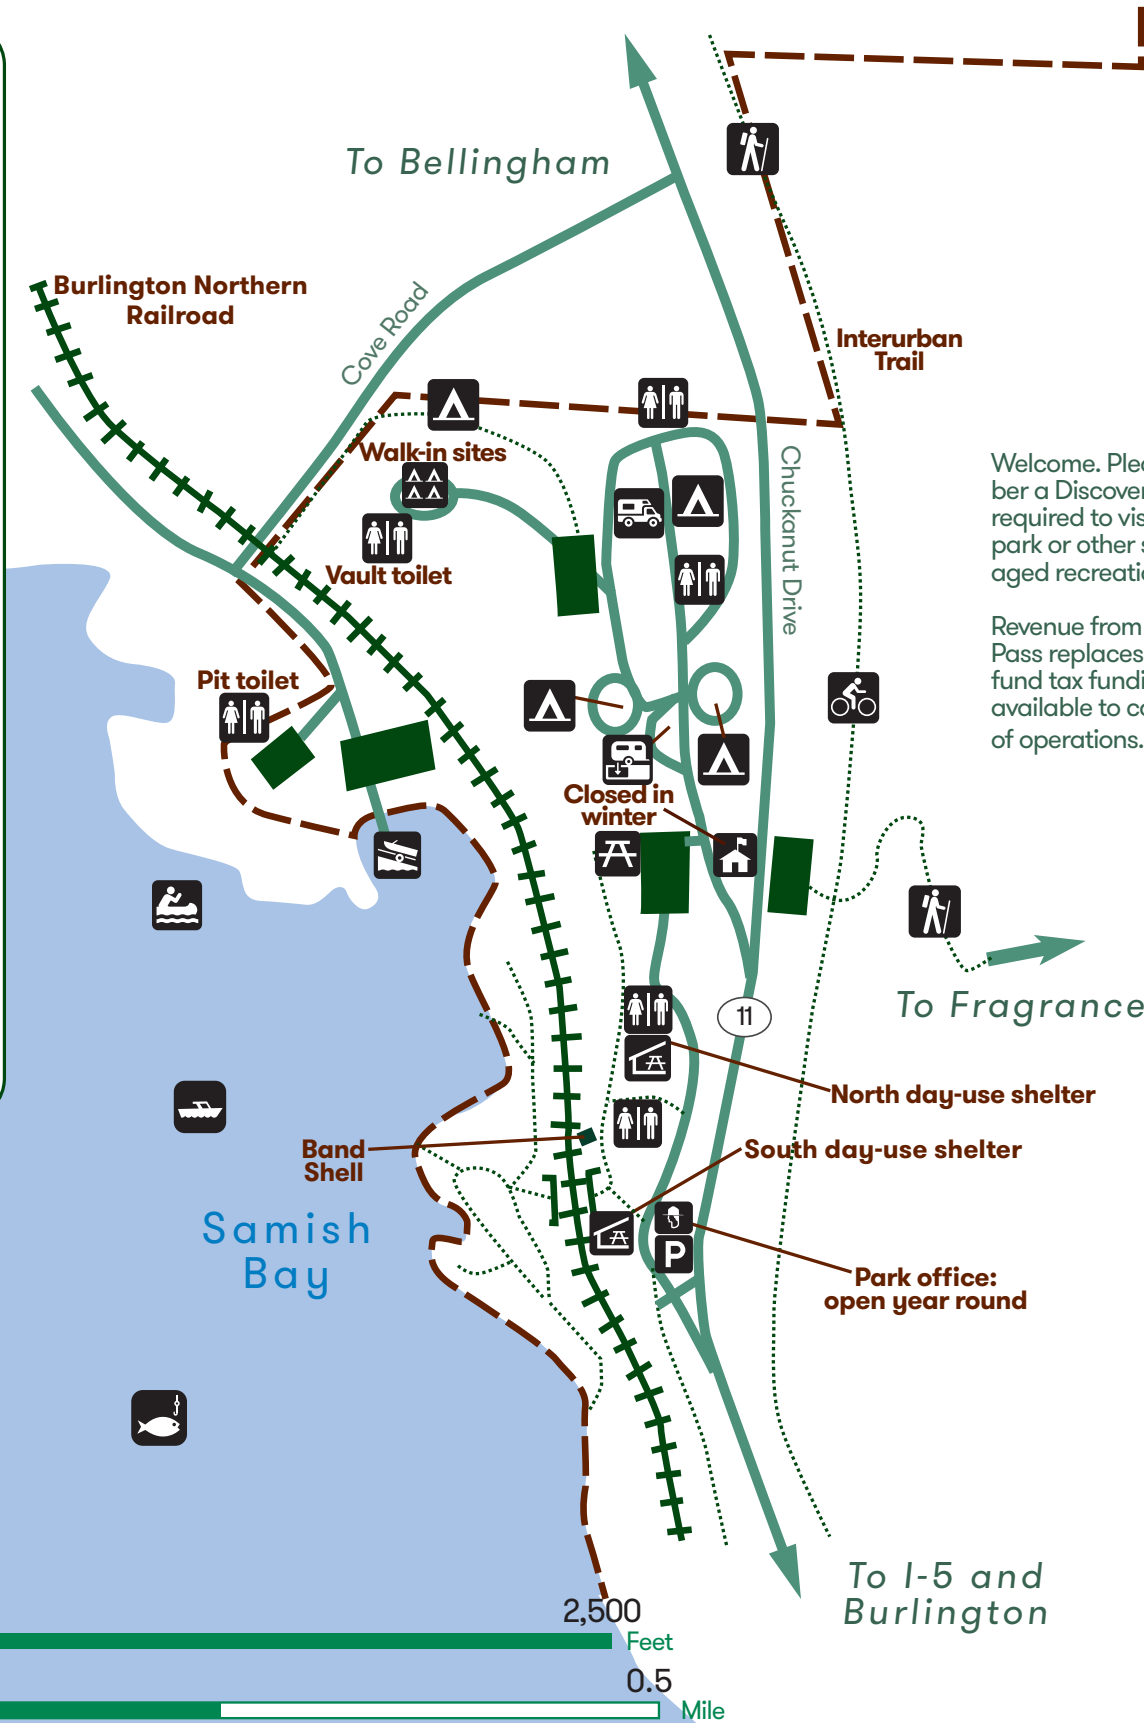

# Larrabee State Park

- Biking
- Hiking
- Boating
- Group camp
- Fishing
- Canoe access
- Camping
- Boat launch
- RV camping
- Welcome station
- Trailer dump
- Park office
- Restroom
- Day-use shelter
- Picnic area
- Parking
- Park boundary

Welcome. Please remember a Discover Pass is required to visit a state park or other state-managed recreation lands.

Revenue from Discover Pass replaces general fund tax funding no longer available to cover the cost of operations.