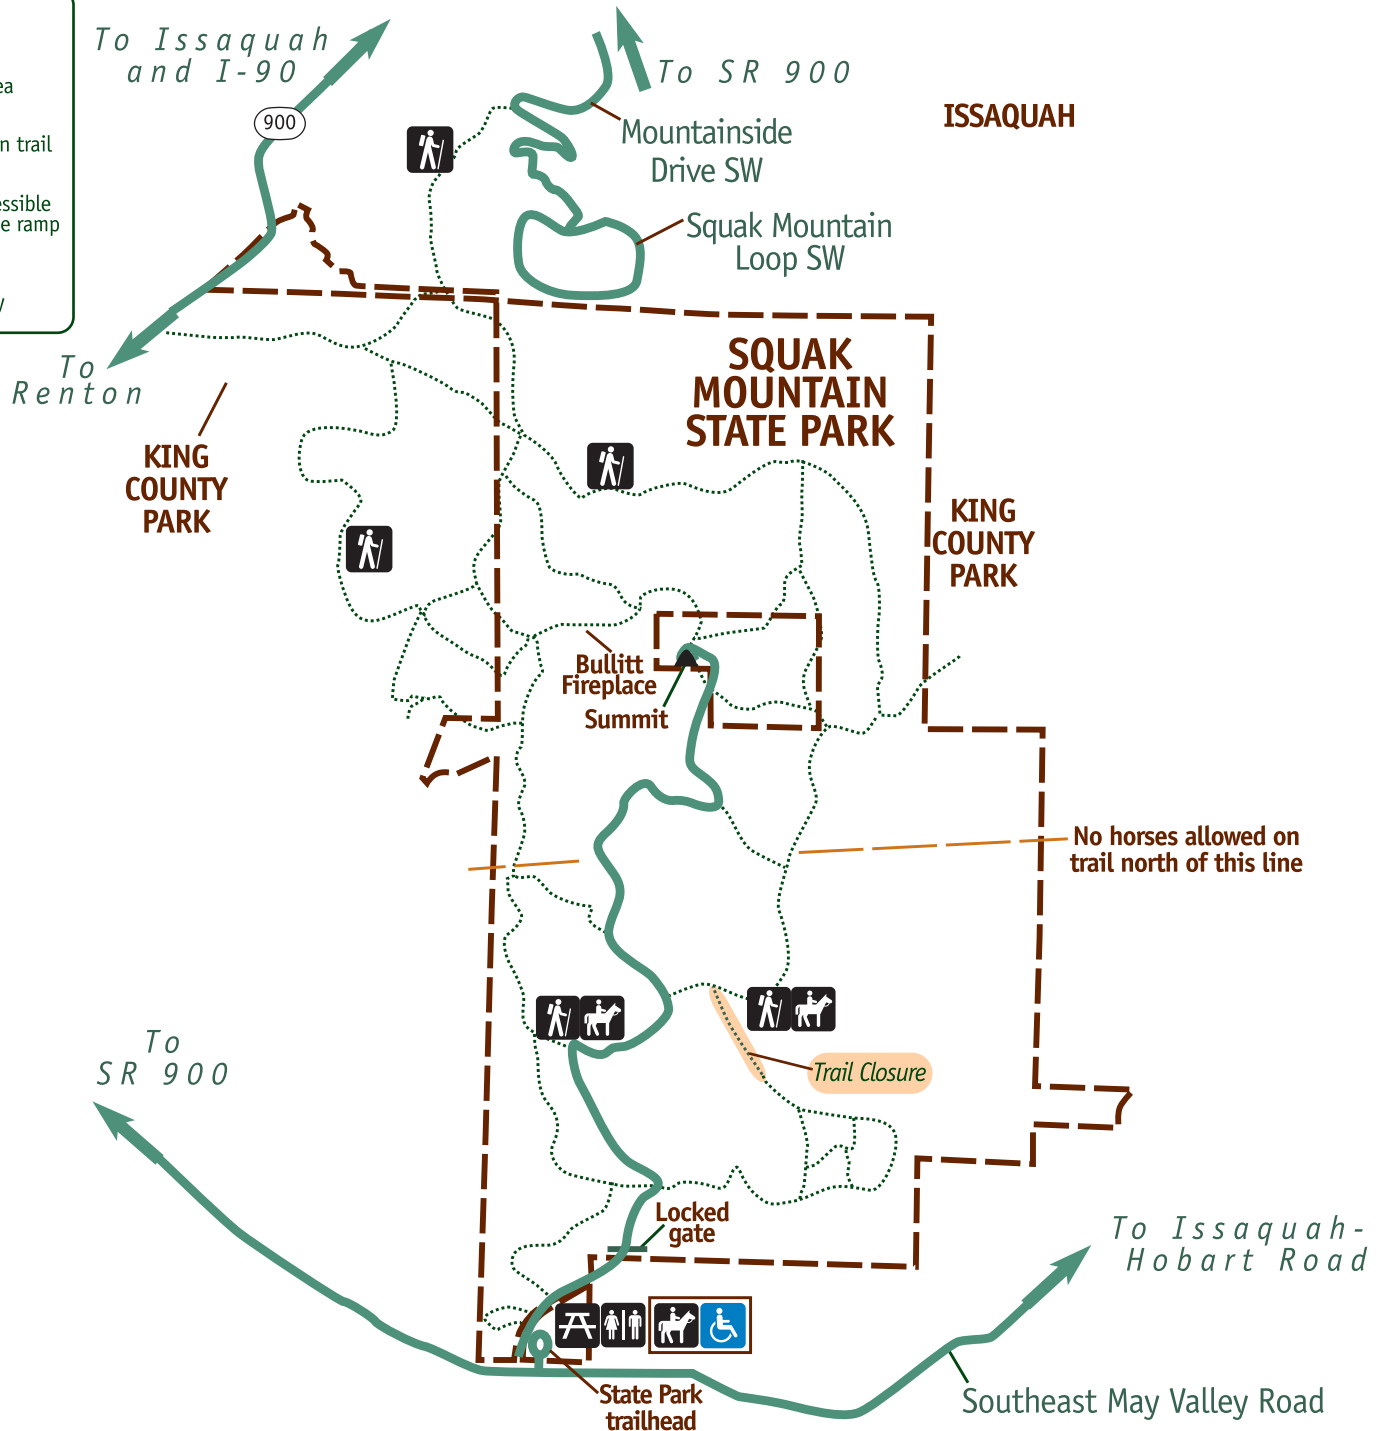

Squak Mountain State Park

- Hiking
- Picnic area
- Equestrian trail
- ADA accessible horse ramp
- Restroom
- Park boundary

Welcome. Please remember a Discover Pass is required to visit a state park or other state-managed recreation lands.

Revenue from Discover Pass replaces general fund tax funding no longer available to cover the cost of operations.

(Revised 07-31-14)