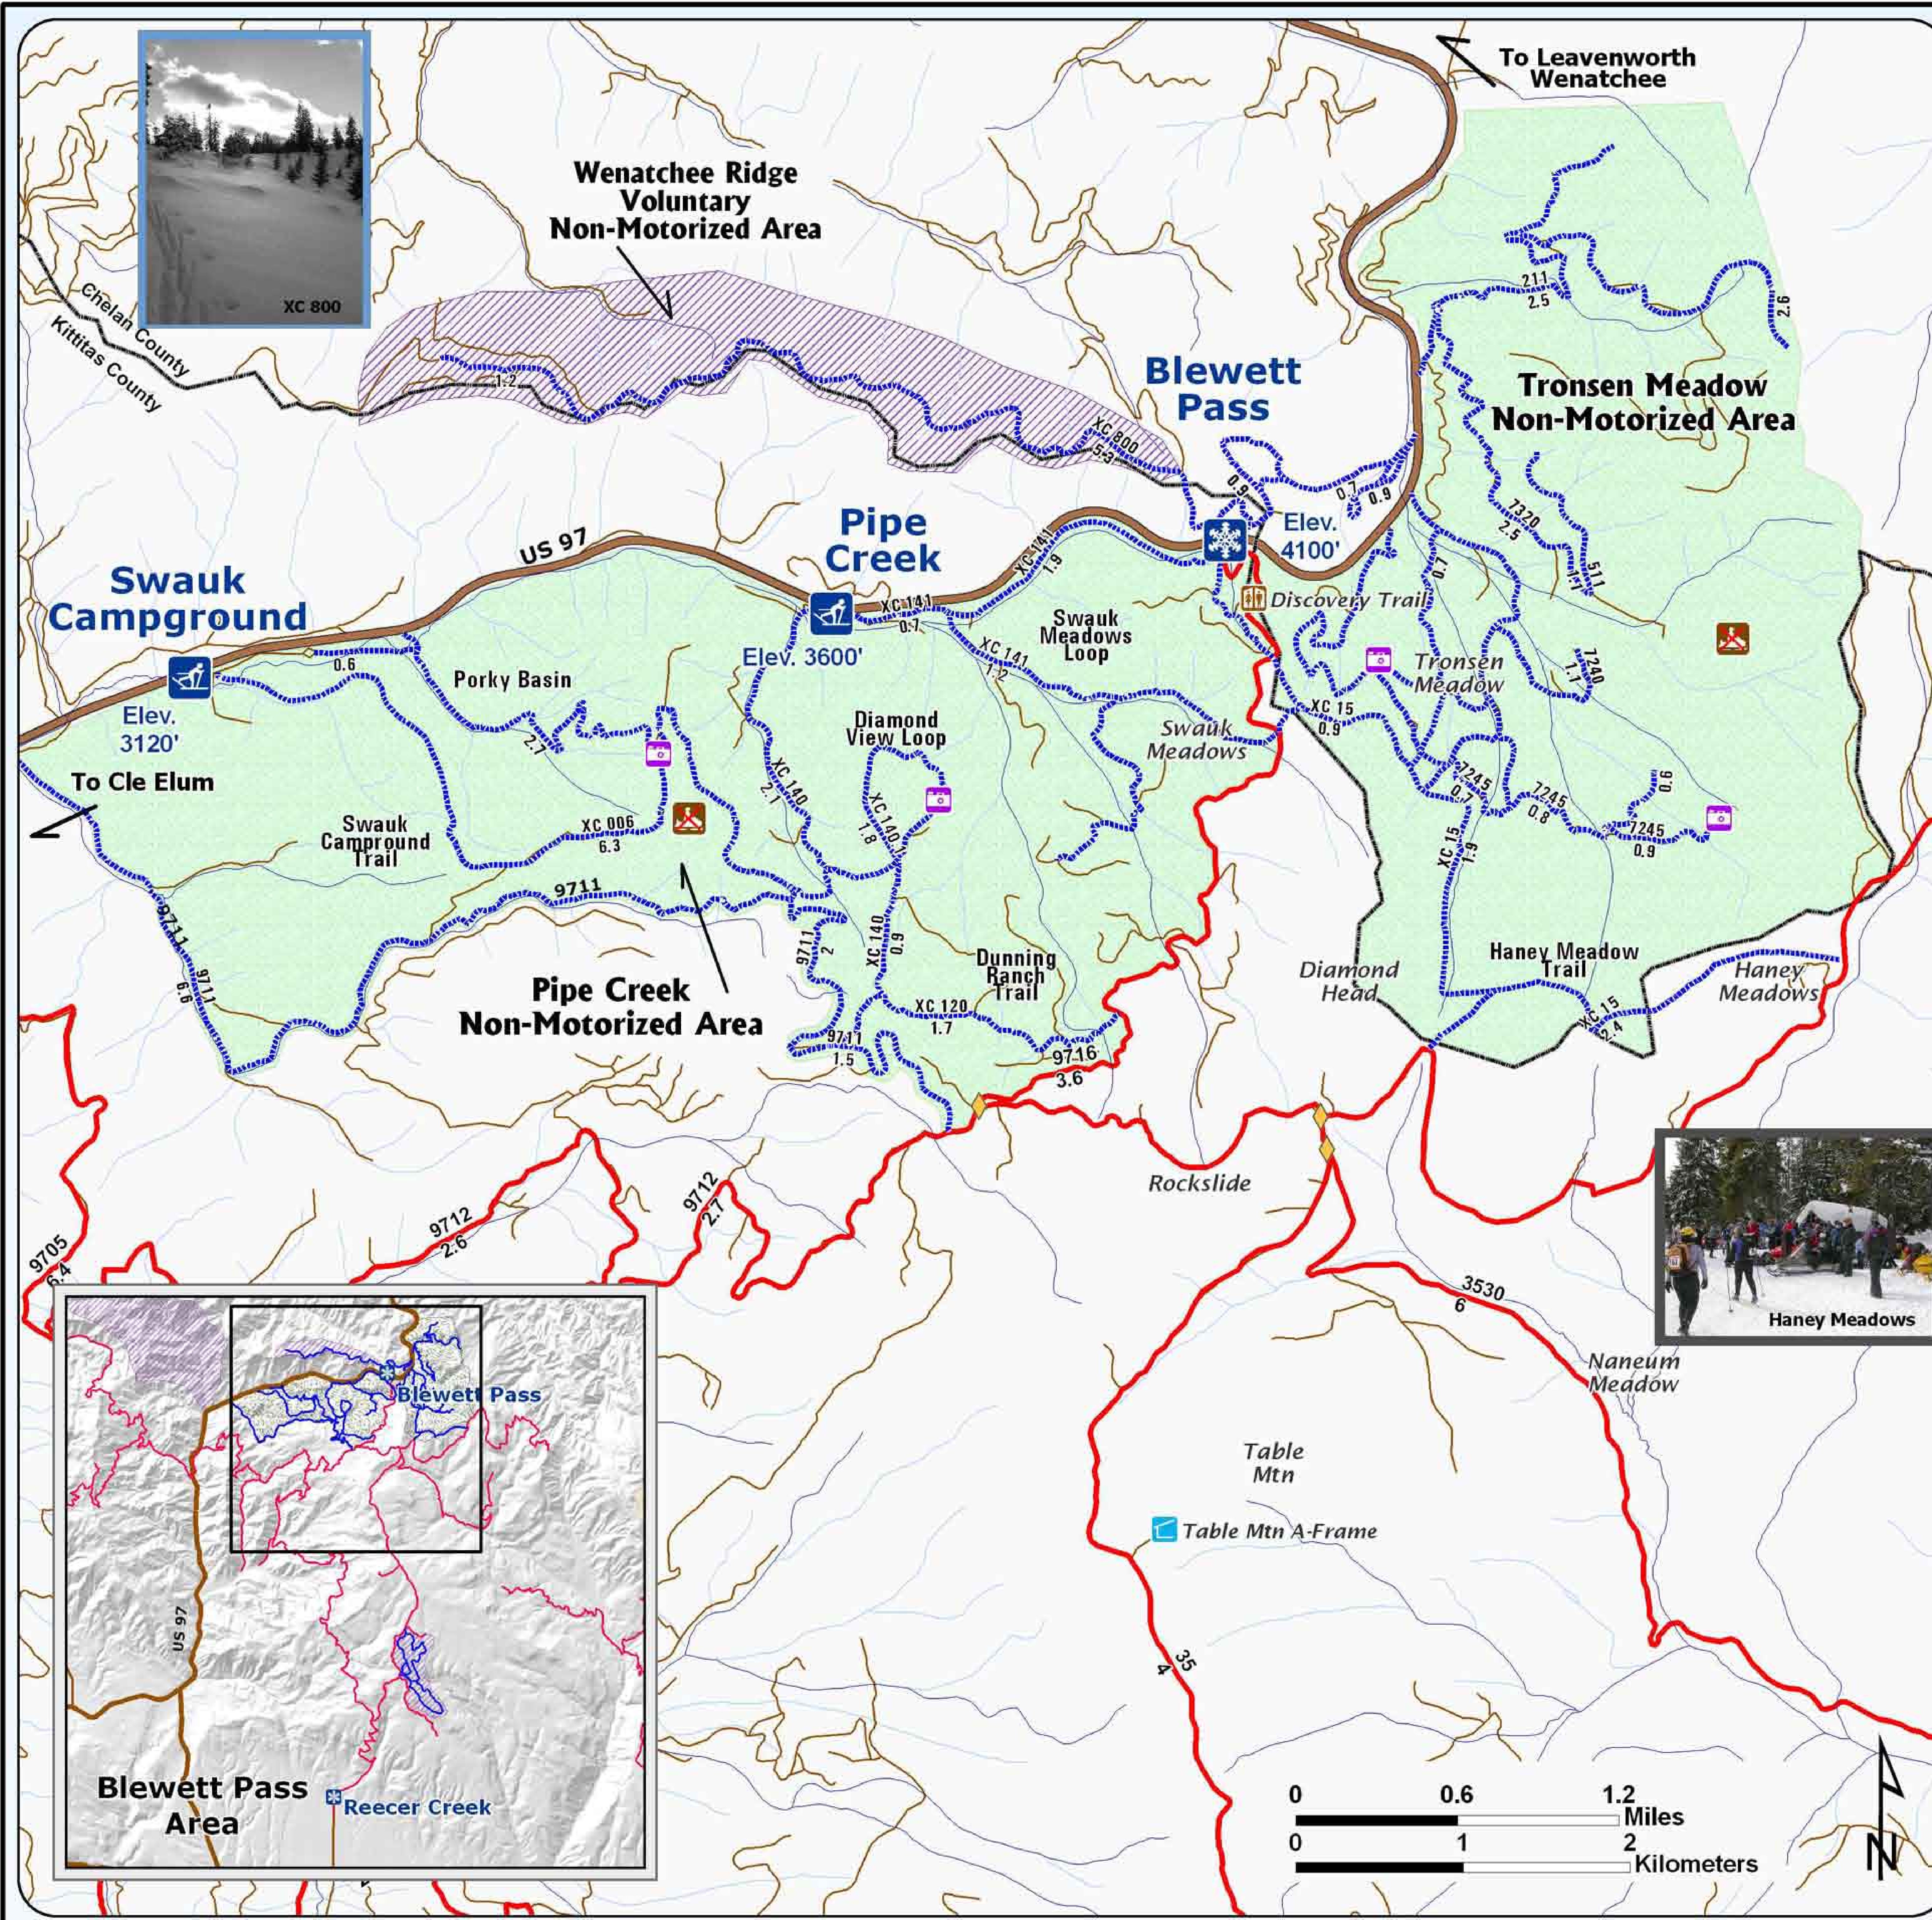

# Welcome Blewett Pass Sno-Park Non-Motorized Trail System

## Explanation

- Joint Use Sno-Park
- Non-Motorized Sno-Park
- Marked Ski Route
- Groomed Snowmobile Trail
- Restroom
- Shelter
- rivers100
- View
- Groomed Intersections
- Highways
- Road
- Voluntary Non-Motorized Area
- Area Closed to Snowmobiles

Area has 92 kilometers of marked cross country ski trails. Trail name and distance labeled between intersections.

*Snow grooming equipment may be on the trail at any time.*

*Trail grooming schedules may change without notice due to snow conditions, temperatures, equipment breakdowns, etc.*

*Be aware of potential avalanche danger, check [www.nwac.us](http://www.nwac.us) before you leave home.*

*Trail grooming schedules and maps at [www.parks.wa.gov/winter](http://www.parks.wa.gov/winter)  
Please report errors or comments to:  
[winter@parks.wa.gov](mailto:winter@parks.wa.gov)*