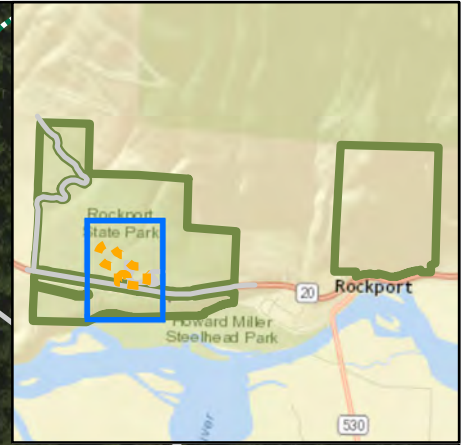

Rockport

14.86 Acres

Legend

- Metal Detection Areas
- Hiking / Pedestrian
- Roadways
- Park Boundaries

Revised: 11/16/2016

0 150 300 Feet