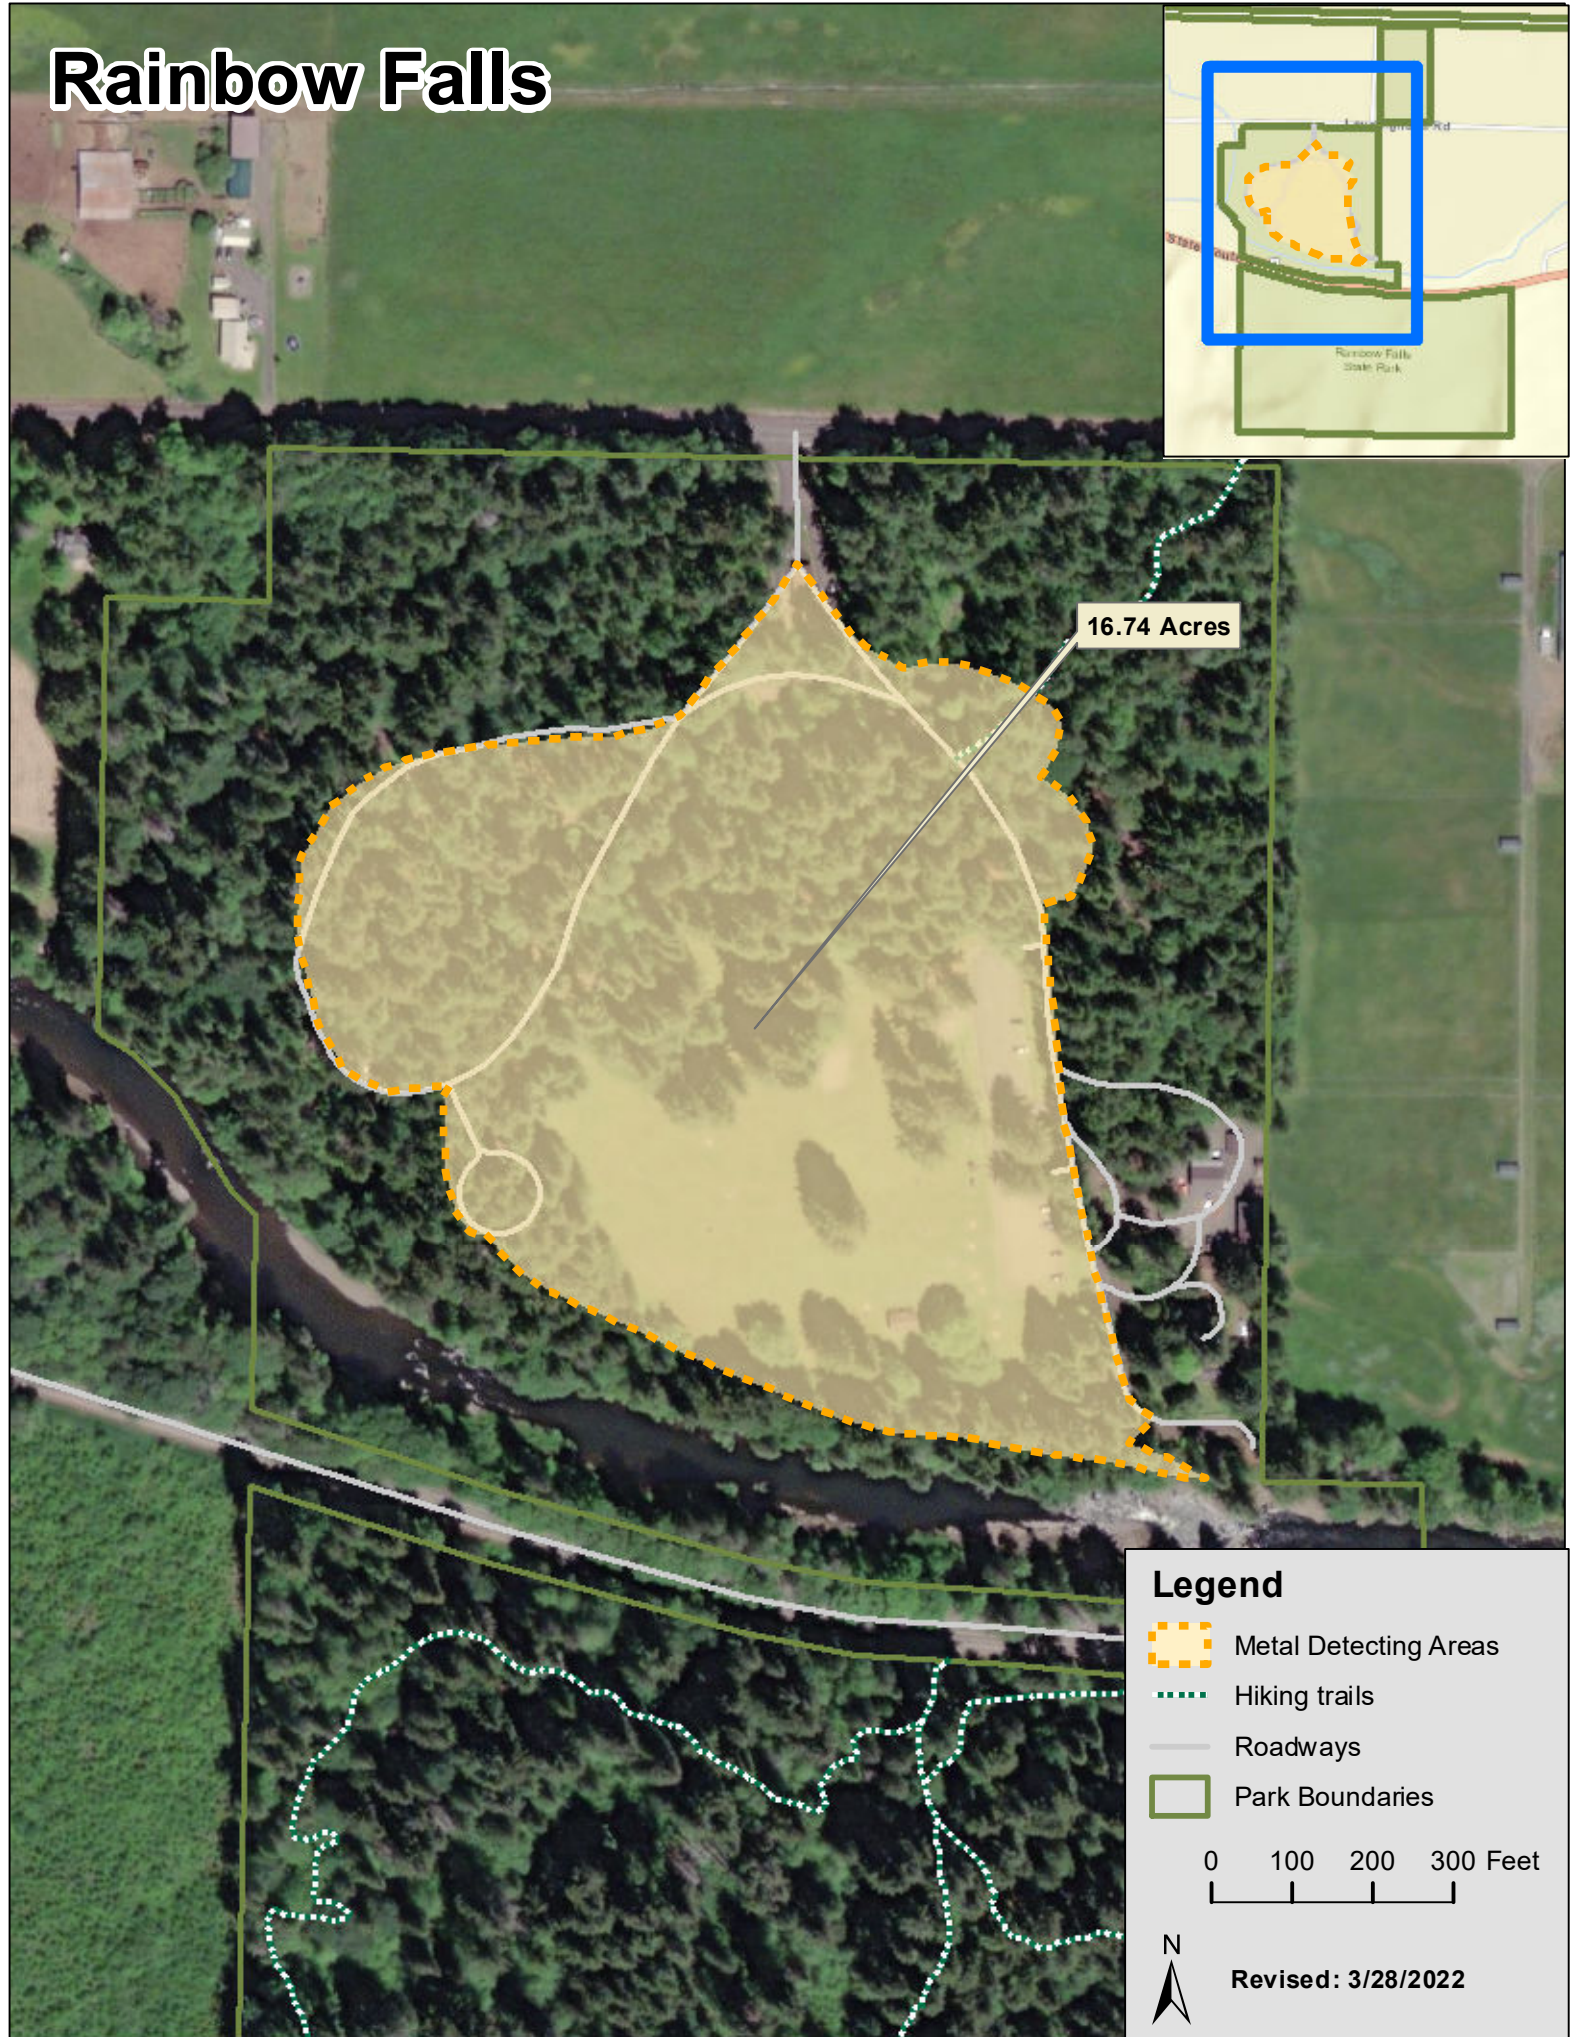

Rainbow Falls

16.74 Acres

Legend

-  Metal Detecting Areas
-  Hiking trails
-  Roadways
-  Park Boundaries

0 100 200 300 Feet

N

Revised: 3/28/2022