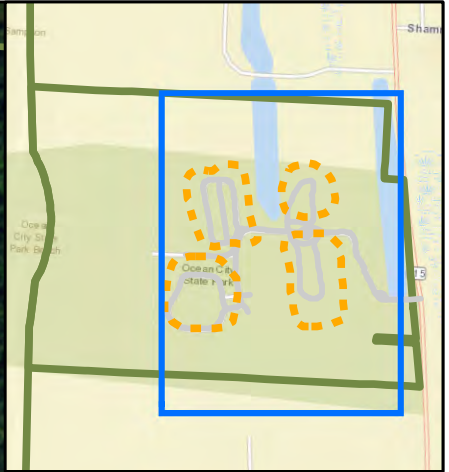

Ocean City

11 Acres

5.7 Acres

11.3 Acres

11.6 Acres

0 100 200 Feet

Legend

- MetalDetectionAreas
- Roadways
- Hiking trails
- Park Boundaries