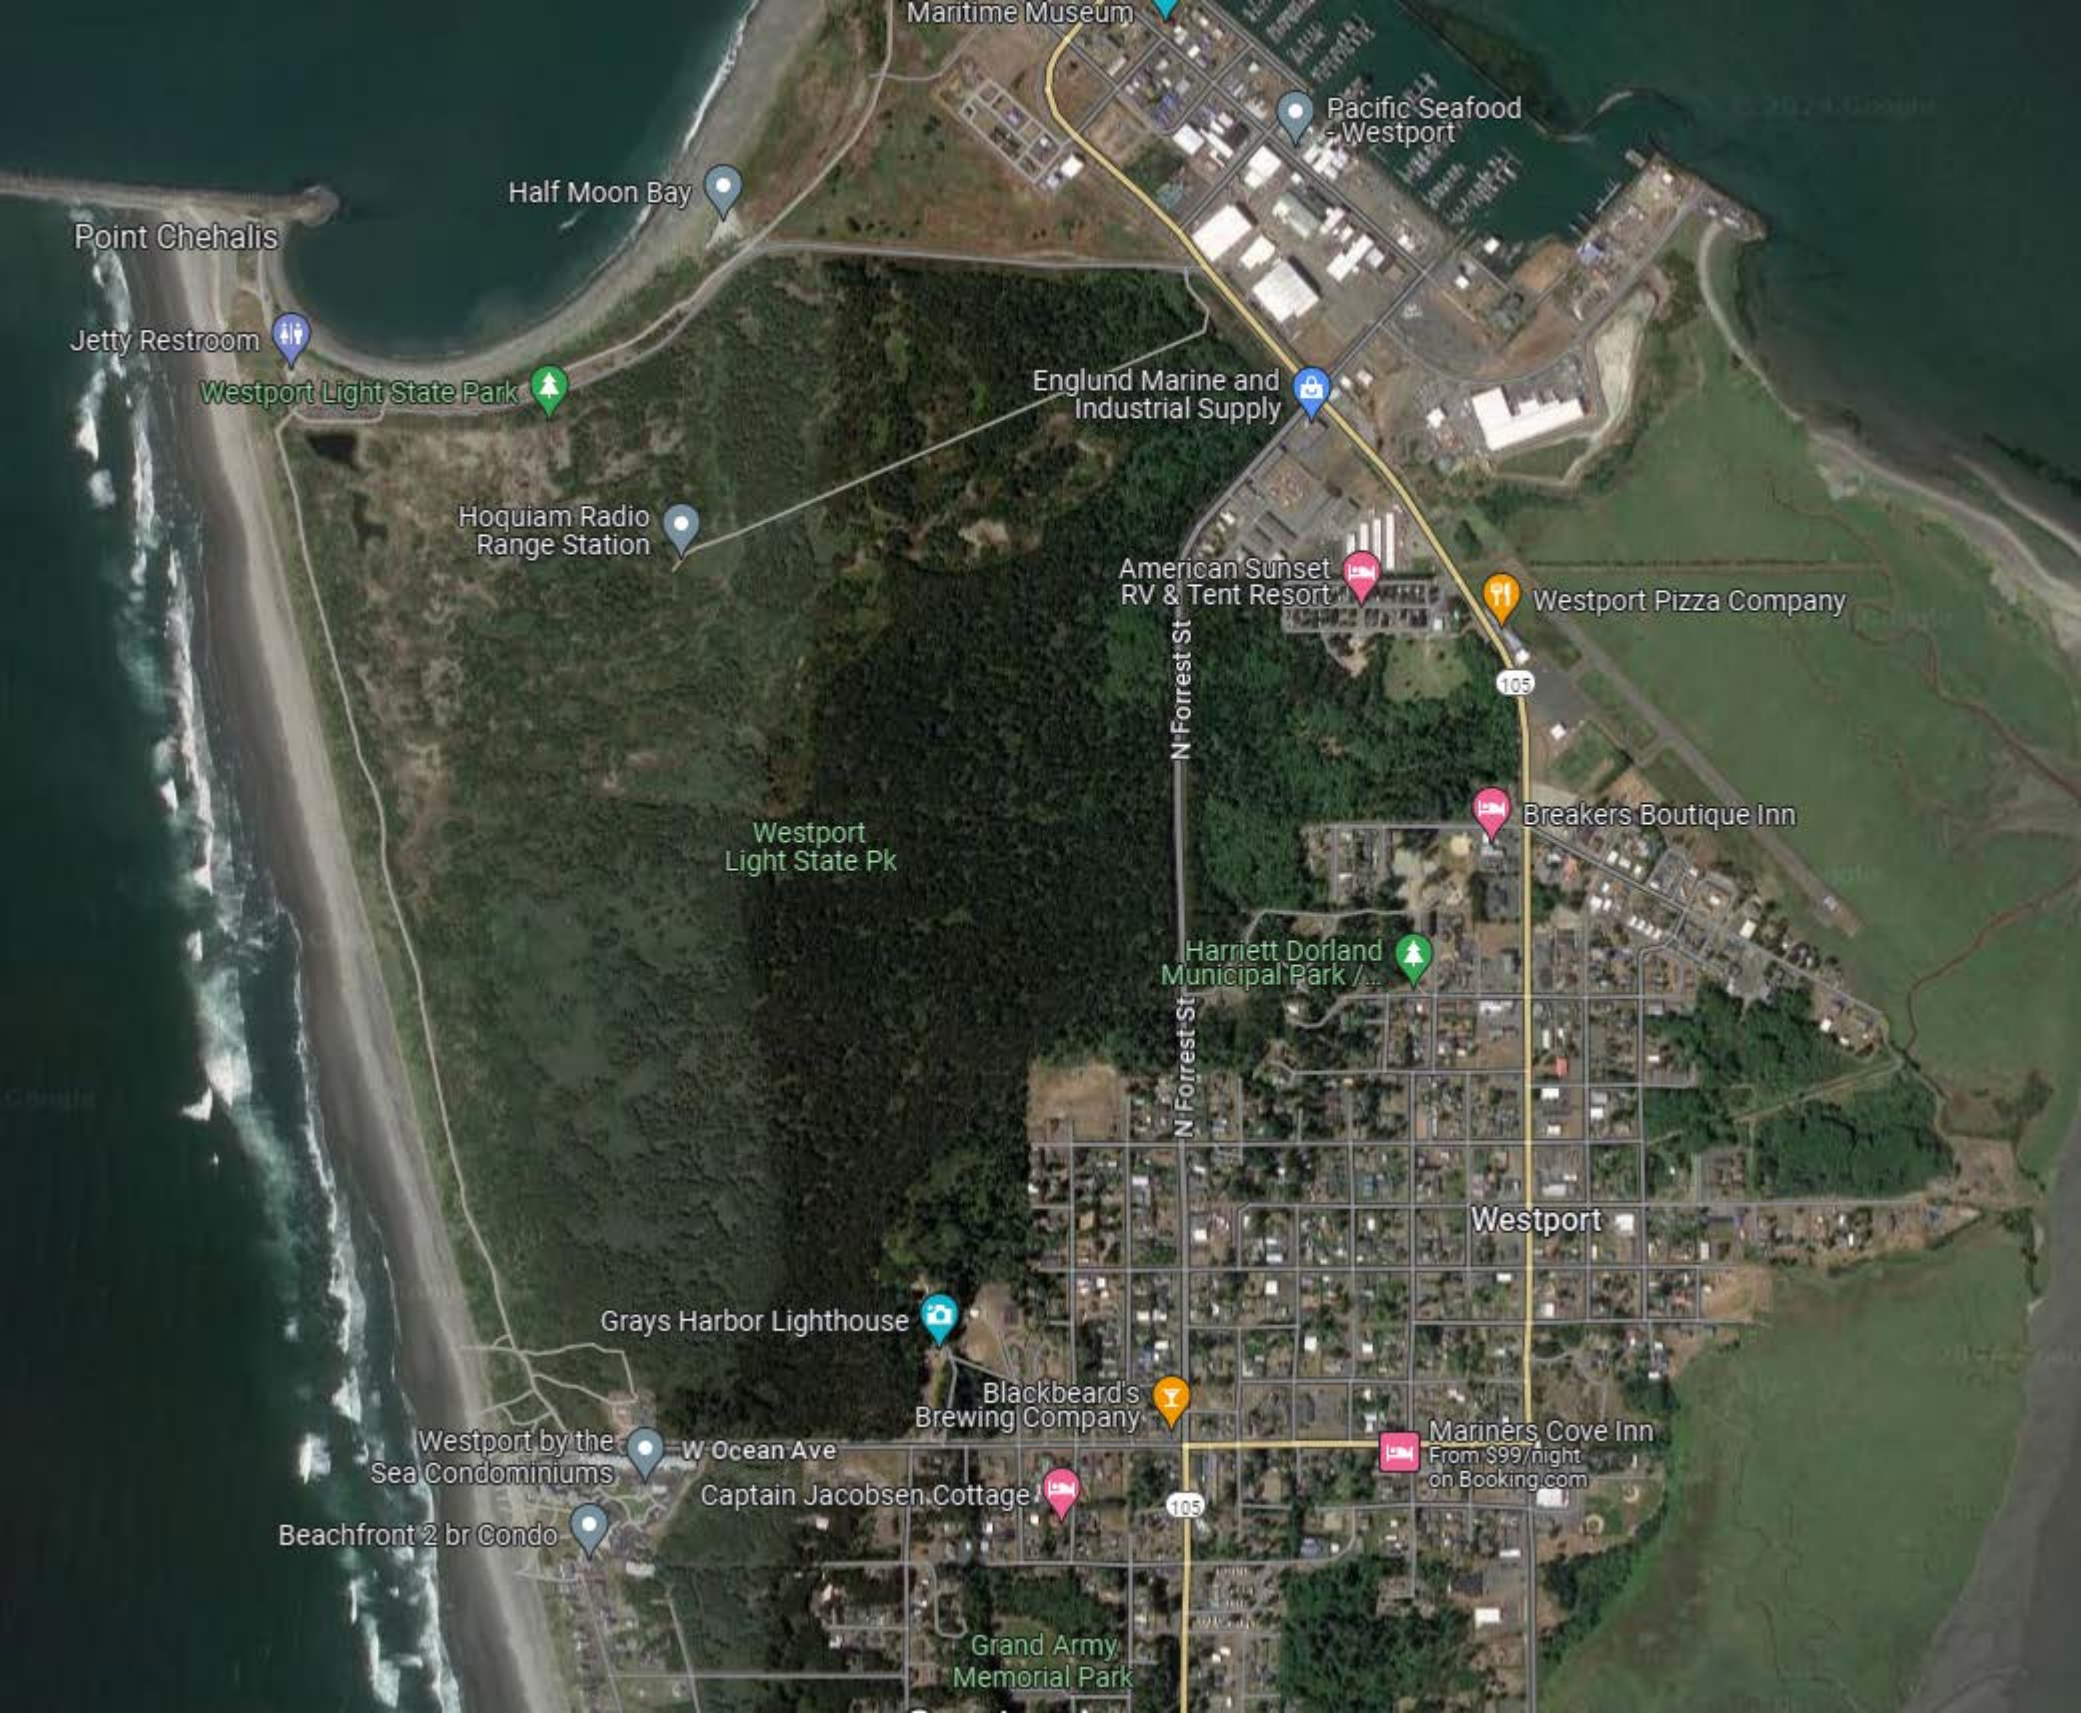

Jetty Restroom

P

Westport Light Trail

Jetty Haul Rd

Jetty Haul Rd

Westport Light Trail

Westport Light Trail

Point Chehalis

Half Moon Bay

Jetty Restroom

Westport Light State Park

Hoquiam Radio Range Station

Westport Light State Pk

Grays Harbor Lighthouse

Westport by the Sea Condominiums

Beachfront 2 br Condo

W Ocean Ave

Captain Jacobsen Cottage

Grand Army Memorial Park

Blackbeard's Brewing Company

Maritime Museum

Pacific Seafood - Westport

Englund Marine and Industrial Supply

American Sunset RV & Tent Resort

Westport Pizza Company

Breakers Boutique Inn

Harriett Dorland Municipal Park

Westport

Mariners Cove Inn
From \$99/night on Booking.com

N Forrest St

105

105